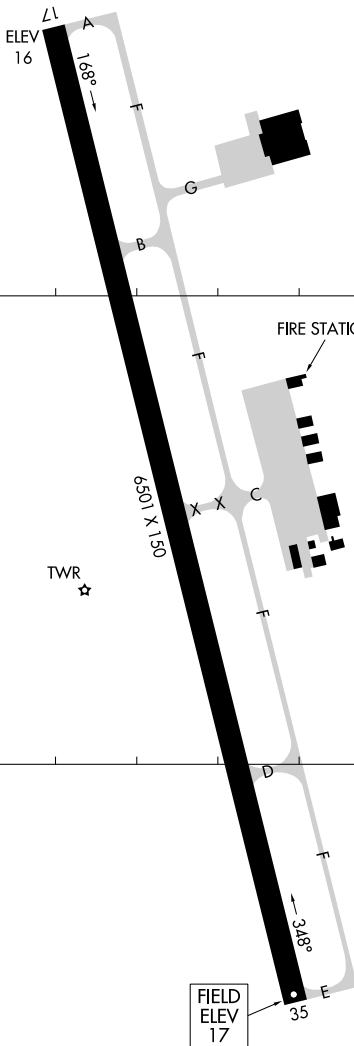

# AIRPORT DIAGRAM

AL-5404 (FAA)

TRENT LOTT INTL (PQL)  
PASCAGOULA, MISSISSIPPI

ATIS  
 135.175  
 TRENT LOTT TOWER ★  
 118.575  
 GND CON  
 121.725  
 CLNC DEL  
 121.725

30°28.0'N

30°27.5'N

88°32.0'W

88°31.5'W

RWY 17-35  
 PCN 57 F/C/X/T  
 D-196, 2D-315, 2D/2D2-753

CAUTION: BE ALERT TO RUNWAY CROSSING CLEARANCES.  
 READBACK OF ALL RUNWAY HOLDING INSTRUCTIONS IS REQUIRED.

SC-4, 14 MAY 2026 to 11 JUN 2026

SC-4, 14 MAY 2026 to 11 JUN 2026

# AIRPORT DIAGRAM

PASCAGOULA, MISSISSIPPI  
TRENT LOTT INTL (PQL)