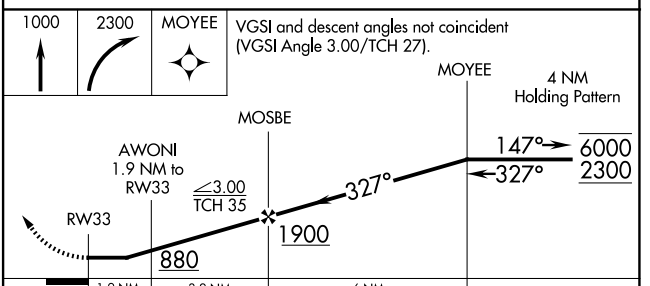

APP CRS	Rwy Ldg	5012
327°	TDZE	255
	Apt Elev	255

RNAV (GPS) RWY 33

HAZLEHURST (AZE)

RNP APCH - GPS.	MISSED APPROACH: Climb to 1000, then climbing right turn to 2300 direct MOYEE and hold.
<p>▼ Straight-in Rwy 33 NA at night, Circling Rwy 33 NA at night.</p> <p>▲ Rwy 33 helicopter visibility reduction below 1 SM NA.</p>	

AWOS-3 119.125	JACKSONVILLE CENTER 127.575 269.025	UNICOM 122.8 (CTAF) 0
--------------------------	---	---------------------------------

SE-4, 14 MAY 2026 to 11 JUN 2026

SE-4, 14 MAY 2026 to 11 JUN 2026

ELEV 255	TDZE 255
----------	----------

CATEGORY	A	B	C	D
LNAV MDA	620-1 365 (400-1)			
CIRCLING	720-1	465 (500-1)	820-1½ 565 (600-1½)	1000-2¼ 745 (800-2¼)