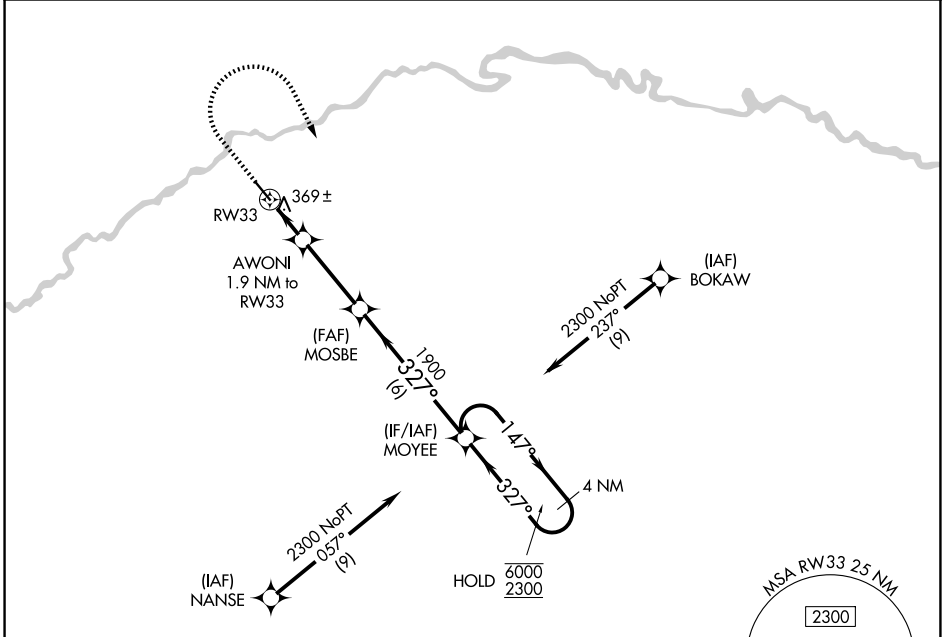

APP CRS	Rwy Ldg	5012
327°	TDZE	255
	Apt Elev	255

RNAV (GPS) RWY 33

HAZLEHURST (AZE)

RNP APCH - GPS.	MISSED APPROACH: Climb to 1000, then climbing right turn to 2300 direct MOYEE and hold.
<p>▼ Straight-in Rwy 33 NA at night, Circling Rwy 33 NA at night.</p> <p>▲ Rwy 33 helicopter visibility reduction below 1 SM NA.</p>	

AWOS-3 119.125	JACKSONVILLE CENTER 127.575 269.025	UNICOM 122.8 (CTAF) 0
--------------------------	---	---------------------------------

SE-4, 14 MAY 2026 to 11 JUN 2026

SE-4, 14 MAY 2026 to 11 JUN 2026

ELEV 255	TDZE 255
----------	----------

CATEGORY	A	B	C	D
LNAV MDA	620-1 365 (400-1)			
CIRCLING	720-1	465 (500-1)	820-1½ 565 (600-1½)	1000-2¼ 745 (800-2¼)