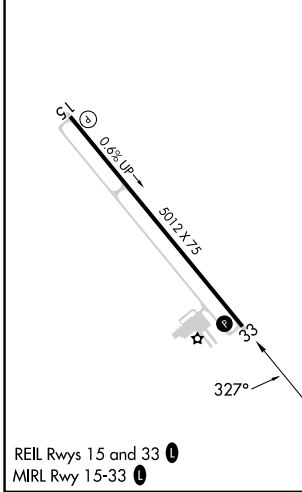

CATEGORY	A	B	C	D
LNAV MDA	620-1 365 (400-1)			
CIRCLING	720-1	465 (500-1)	820-1½ 565 (600-1½)	1000-2¼ 745 (800-2¼)