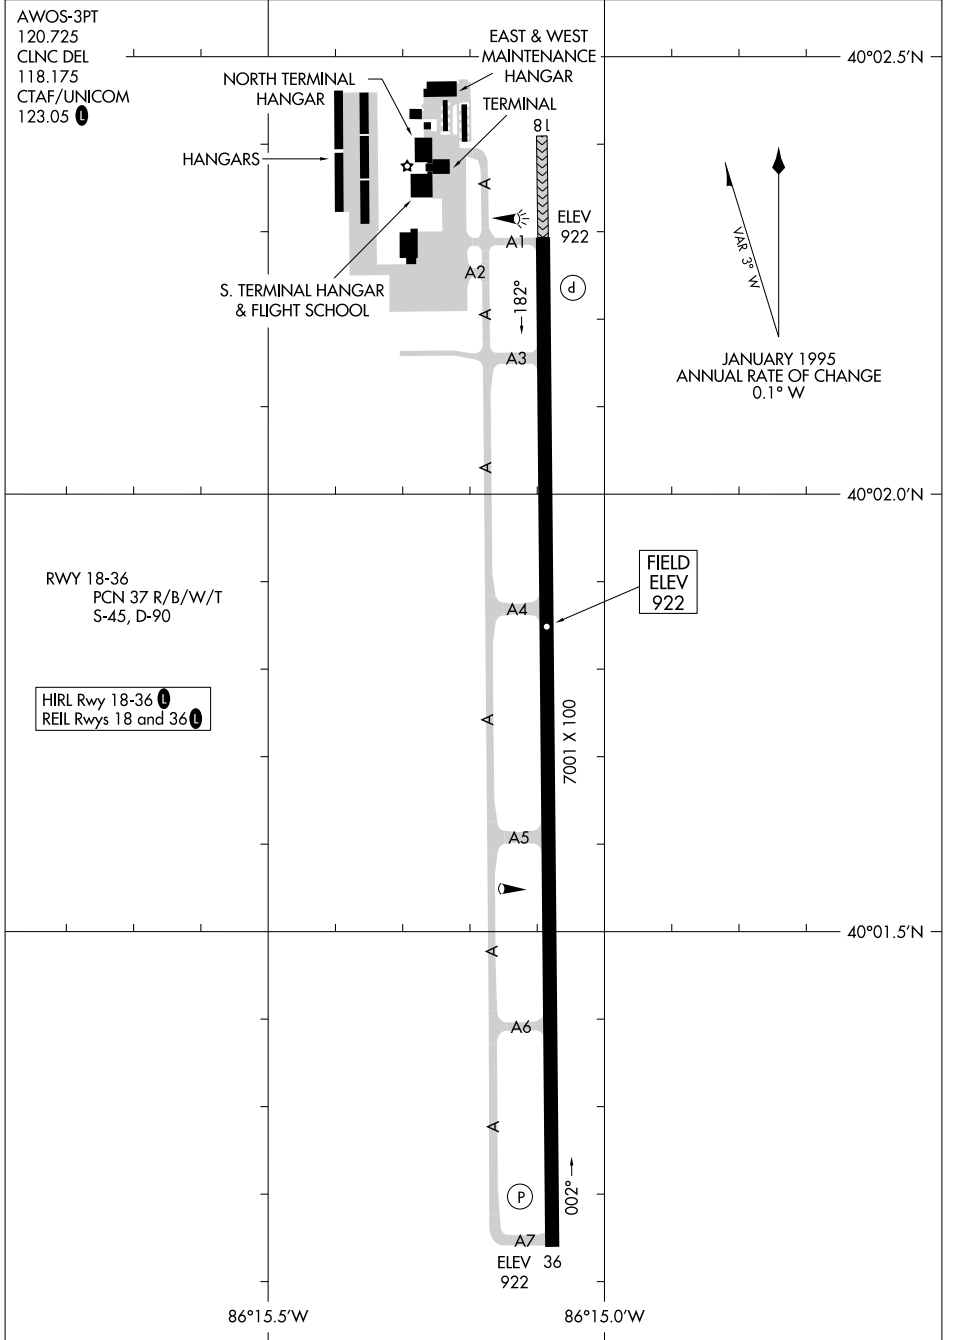

26134

# AIRPORT DIAGRAM

AL-5438 (FAA)

INDIANAPOLIS EXEC (T'YQ)  
INDIANAPOLIS, INDIANA

EC-2, 14 MAY 2026 to 11 JUN 2026

EC-2, 14 MAY 2026 to 11 JUN 2026

# AIRPORT DIAGRAM

26134

INDIANAPOLIS, INDIANA  
INDIANAPOLIS EXEC (T'YQ)