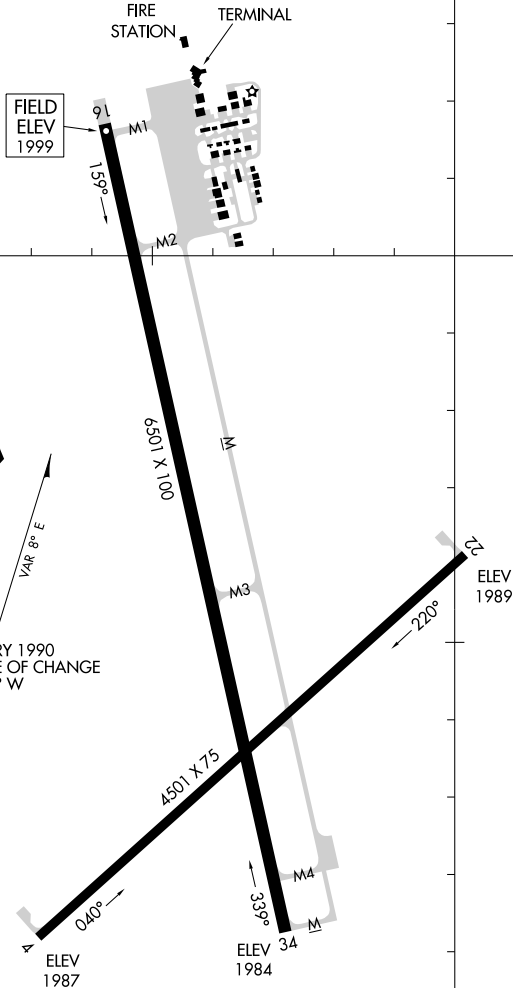

26134

AIRPORT DIAGRAM

AL-5440 (FAA)

HAYS RGNL (HYS)
HAYS, KANSAS

AWOS-3PT
125.525
CTAF/UNICOM
122.8

D

38°51'N

38°50'N

99°17'W

99°16'W

RWY 04-22
PCR 80 R/C/W/T
S-28, D-38

RWY 16-34
PCR 270 R/C/W/T
S-75, D-90, 2D-120

NC-2, 14 MAY 2026 to 11 JUN 2026

NC-2, 14 MAY 2026 to 11 JUN 2026

AIRPORT DIAGRAM

26134