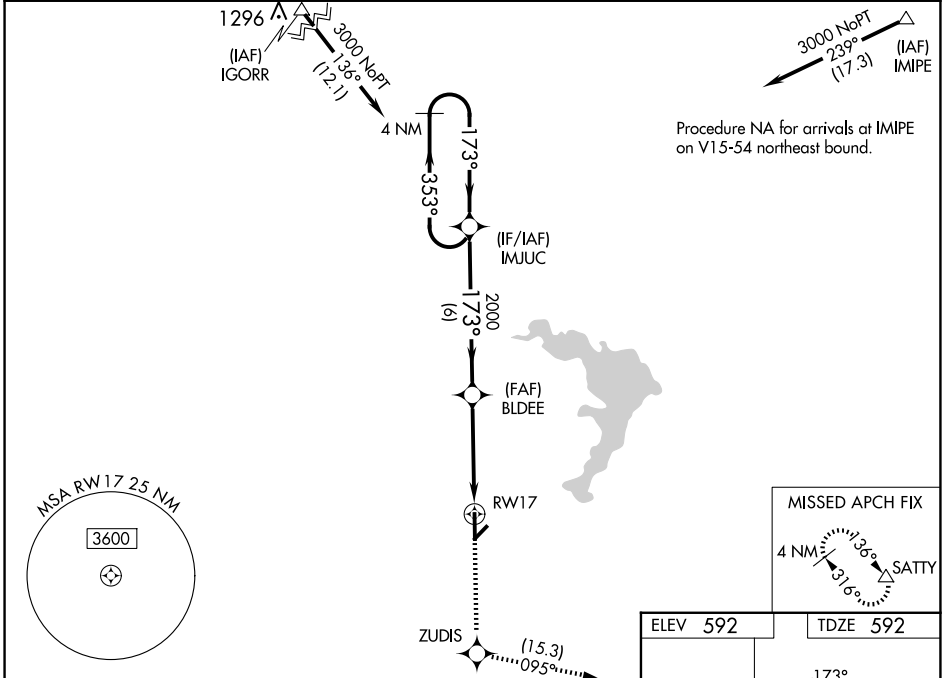

WAAS CH 63230 W17A	APP CRS 173°	Rwy Ldg TDZE Apt Elev	5501 592 592
--	------------------------	-----------------------------	---

RNAV (GPS) RWY 17

MC GREGOR EXEC (PWG)

RNP APCH - GPS.

ASR Baro-VNAV NA when using Waco Rgnl altimeter setting. For uncompensated Baro-VNAV systems, LNAV/VNAV NA below -20°C or above 54°C. When local altimeter setting not received, use Waco Rgnl altimeter setting and increase LPV DA to 873 feet and all visibilities 1/8 SM; increase LNAV/VNAV DA to 873 feet and all visibilities 1/8 SM; increase all MDAs 40 feet and Circling visibility Cat C 1/2 SM.

MISSED APPROACH:
Climb to 2500 direct ZUDIS and on track 095° to SATTY and hold.

AWOS-3PT 135,525	WACO APP CON★ 127.65 352.0	UNICOM 123.05 (CTAF) 0
----------------------------	--------------------------------------	----------------------------------

CATEGORY	A	B	C	D
LPV DA	842-3/4	250 (300-3/4)		NA
LNAV/VNAV DA	842-3/4	250 (300-3/4)		NA
LNAV MDA	1040-1	448 (500-1)	1040-1 3/8 448 (500-1 3/8)	NA
CIRCLING	1040-1 448 (500-1)	1060-1 468 (500-1)	1300-2 708 (800-2)	NA

SC-3, 14 MAY 2026 to 11 JUN 2026

SC-3, 14 MAY 2026 to 11 JUN 2026