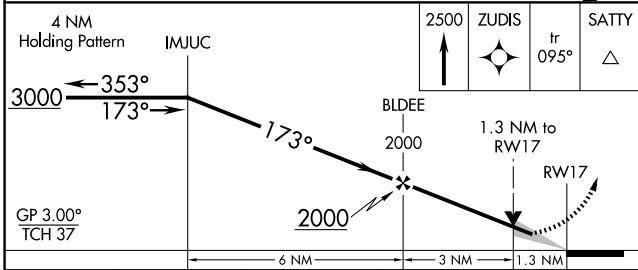

WAAS CH 63230 W17A	APP CRS 173°	Rwy Ldg TDZE Apt Elev	5501 592 592
--	------------------------	-----------------------------	---

RNAV (GPS) RWY 17

MC GREGOR EXEC (PWG)

RNP APCH - GPS.

ASR Baro-VNAV NA when using Waco Rgnl altimeter setting. For uncompensated Baro-VNAV systems, LNAV/VNAV NA below -20°C or above 54°C. When local altimeter setting not received, use Waco Rgnl altimeter setting and increase LPV DA to 873 feet and all visibilities 1/8 SM; increase LNAV/VNAV DA to 873 feet and all visibilities 1/8 SM; increase all MDAs 40 feet and Circling visibility Cat C 1/2 SM.

MISSED APPROACH:
Climb to 2500 direct ZUDIS and on track 095° to SATTY and hold.

AWOS-3PT 135,525	WACO APP CON★ 127.65 352.0	UNICOM 123.05 (CTAF) 0
----------------------------	--------------------------------------	----------------------------------