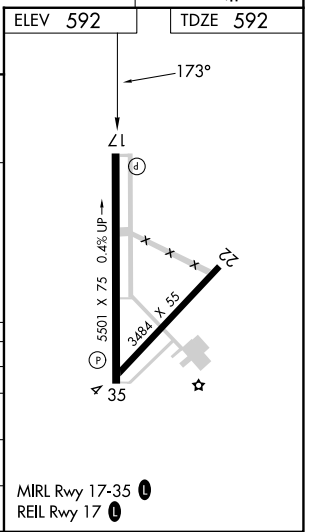

WAAS CH 63230 W17A	APP CRS 173°	Rwy Ldg TDZE Apt Elev	5501 592 592
--	------------------------	-----------------------------	---

RNAV (GPS) RWY 17

MC GREGOR EXEC (PWG)

RNP APCH - GPS.

ASR Baro-VNAV NA when using Waco Rgnl altimeter setting. For uncompensated Baro-VNAV systems, LNAV/VNAV NA below -20°C or above 54°C. When local altimeter setting not received, use Waco Rgnl altimeter setting and increase LPV DA to 873 feet and all visibilities 1/8 SM; increase LNAV/VNAV DA to 873 feet and all visibilities 1/8 SM; increase all MDAs 40 feet and Circling visibility Cat C 1/2 SM.

MISSED APPROACH:
Climb to 2500 direct ZUDIS and on track 095° to SATTY and hold.

AWOS-3PT 135,525	WACO APP CON★ 127.65 352.0	UNICOM 123.05 (CTAF) 0
----------------------------	--------------------------------------	----------------------------------

CATEGORY	A	B	C	D
LPV DA	842-3/4	250 (300-3/4)		NA
LNAV/VNAV DA	842-3/4	250 (300-3/4)		NA
LNAV MDA	1040-1	448 (500-1)	1040-1 3/8 448 (500-1 3/8)	NA
CIRCLING	1040-1 448 (500-1)	1060-1 468 (500-1)	1300-2 708 (800-2)	NA