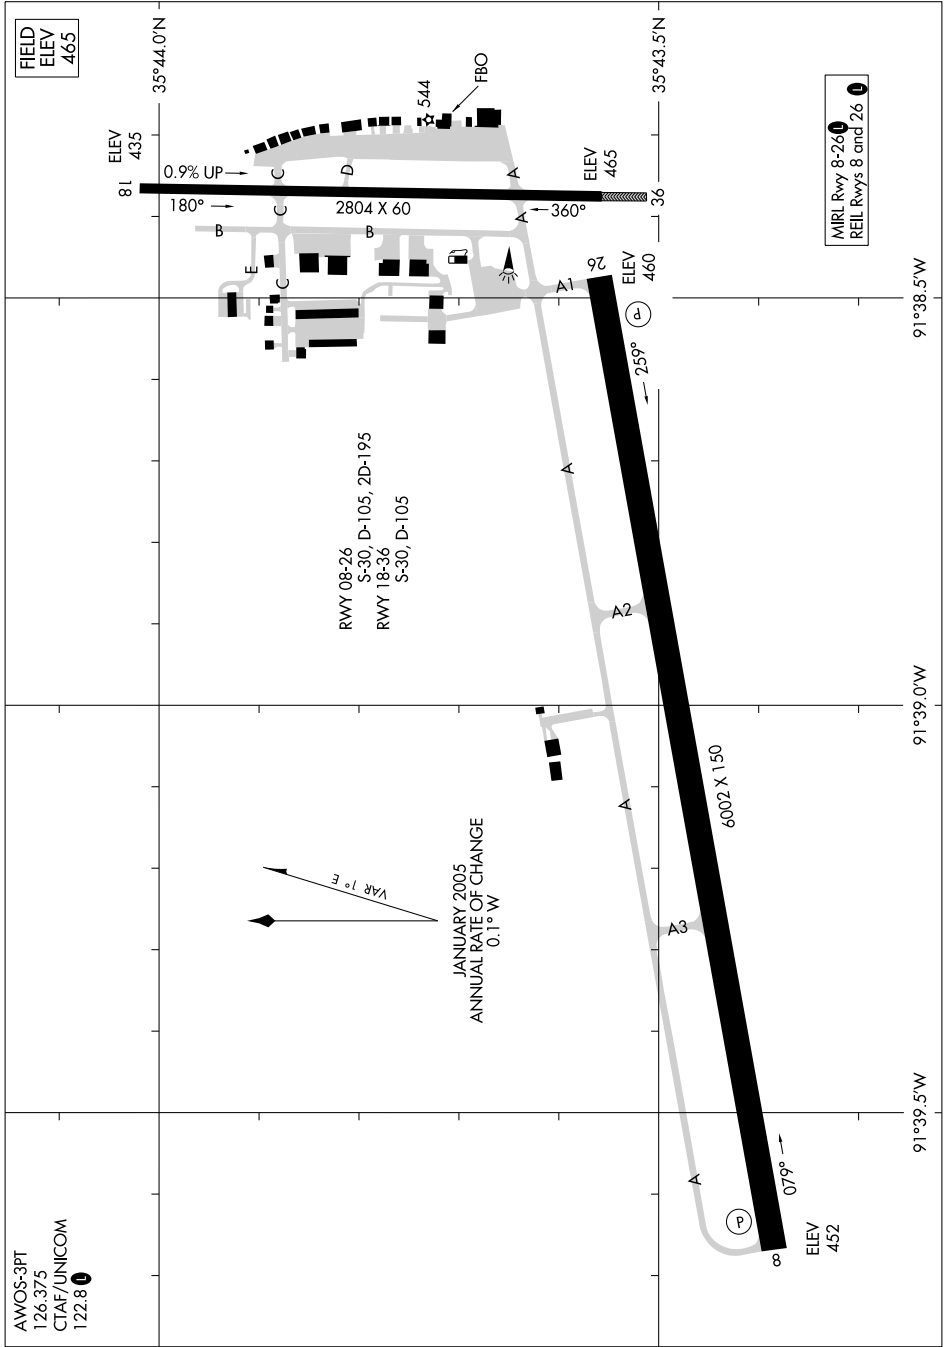

AIRPORT DIAGRAM

AL-5442 (FAA)

BATESVILLE RGNL (BVX)
BATESVILLE, ARKANSAS

SC-1, 14 MAY 2026 to 11 JUN 2026

SC-1, 14 MAY 2026 to 11 JUN 2026

AWOS-3PT
126.375
CTAF/UNICOM
122.8

AIRPORT DIAGRAM

BATESVILLE, ARKANSAS
BATESVILLE RGNL (BVX)