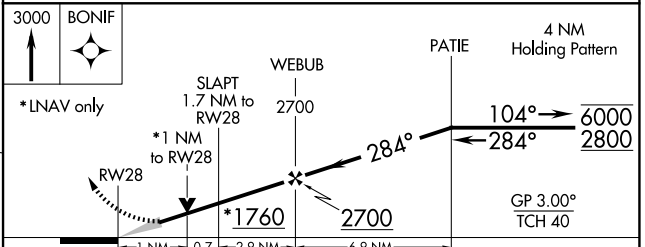

CATEGORY	A	B	C	D
LPV DA		1389-1	200 (200-1)	
LNAV/VNAV DA		1439-1	250 (300-1)	
LNAV MDA		1540-1	351 (400-1)