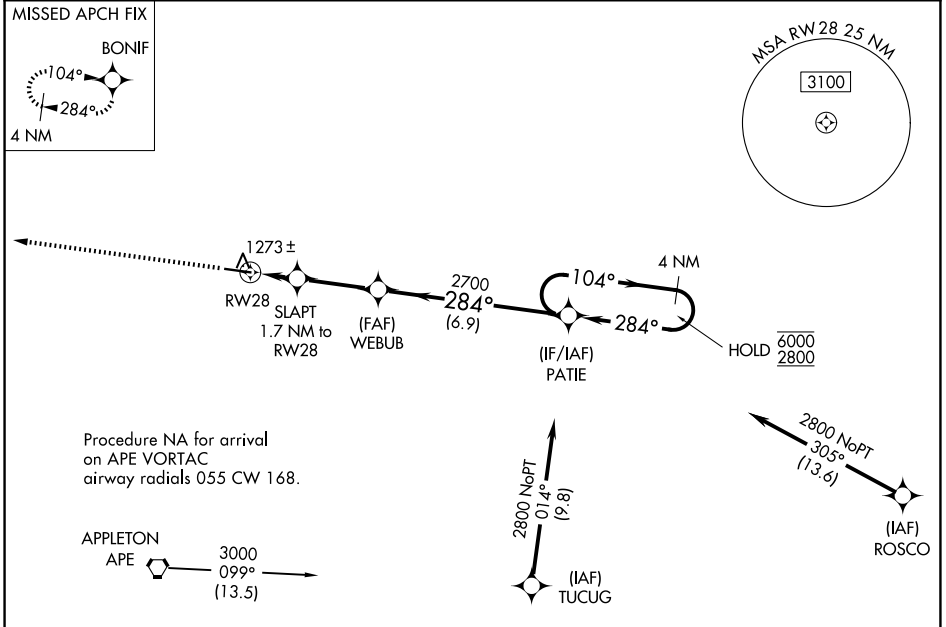

WAAS CH 69423 W28A	APP CRS 284°	Rwy Ldg TDZE Apt Elev	5504 1189 1191
--	------------------------	-----------------------------	---

RNAV (GPS) RWY 28

KNOX COUNTY (4I3)

RNP APCH. ▼ For uncompensated Baro-VNAV systems, LNAV/VNAV NA below -17°C or above 36°C.		MISSED APPROACH: Climb to 3000 direct BONIF and hold.	
---	--	---	--

AWOS-3PT 126.05	COLUMBUS APP CON 125.95 317.775	CLNC DEL 119.45	UNICOM 123.05 (CTAF) 0
---------------------------	---	---------------------------	----------------------------------

EC-2, 14 MAY 2026 to 11 JUN 2026

EC-2, 14 MAY 2026 to 11 JUN 2026

ELEV 1191	TDZE 1189
-----------	-----------

CATEGORY	A	B	C	D
LPV DA		1389-1	200 (200-1)	
LNAV/VNAV DA		1439-1	250 (300-1)	
LNAV MDA		1540-1	351 (400-1)	