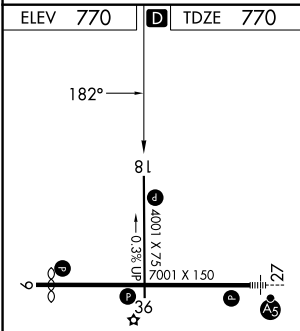

WAAS CH 82406 W18A	APP CRS 182°	Rwy Ldg TDZE Apt Elev	4001 770 770
--	------------------------	-----------------------------	---

RNAV (GPS) RWY 18

PORTER COUNTY RGNL (VPZ)

RNP APCH - GPS.

MISSED APPROACH:
Climb to 2400 direct
CUKIK and on track 106°
to KLROY and hold.

ASOS 125,875	SOUTH BEND APP CON ★ 132,05 257,8	UNICOM 122,725 (CTAF) 0
------------------------	---	-----------------------------------

EC-2, 14 MAY 2026 to 11 JUN 2026

EC-2, 14 MAY 2026 to 11 JUN 2026

CATEGORY	A	B	C	D
LPV DA	1059-7/8	289 (300-7/8)		NA
LNAV/VNAV DA	1200-1 1/4	430 (500-1 1/4)		NA
LNAV MDA	1200-1	430 (500-1)		NA
CIRCLING	1260-1 490 (500-1)	1300-1 530 (600-1)		NA

HIRL Rwy 9-27 0
MIRL Rwy 18-36 0
REIL Rwys 9, 18 and 36 0