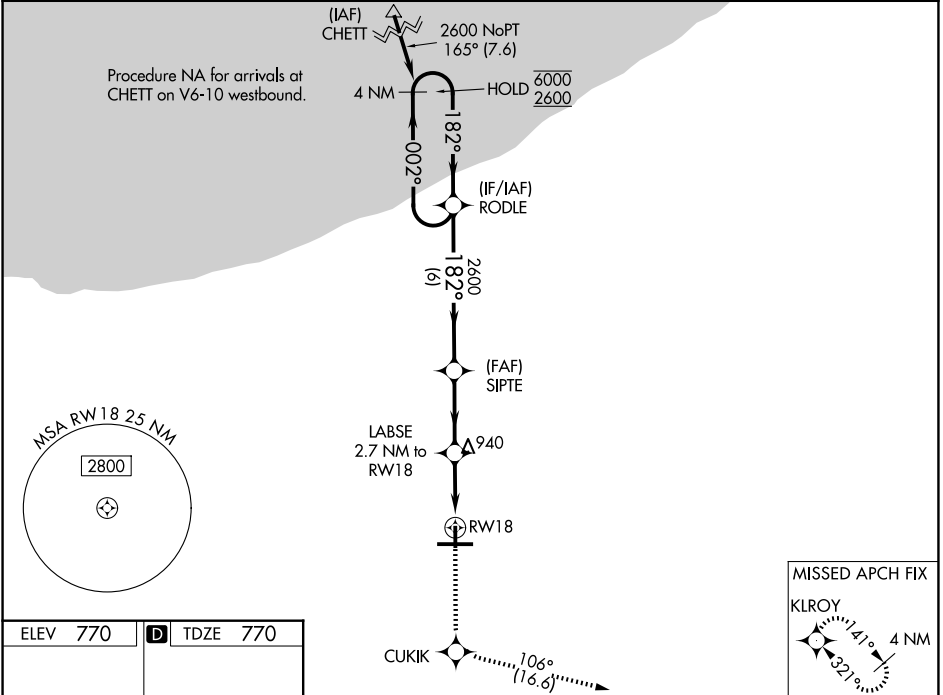

WAAS CH 82406 W18A	APP CRS 182°	Rwy Ldg TDZE Apt Elev	4001 770 770
--	------------------------	-----------------------------	---

RNAV (GPS) RWY 18

PORTER COUNTY RGNL (VPZ)

RNP APCH - GPS.

MISSED APPROACH:
Climb to 2400 direct
CUKIK and on track 106°
to KLROY and hold.

ASOS 125,875	SOUTH BEND APP CON ★ 132,05 257,8	UNICOM 122,725 (CTAF) 0
------------------------	---	-----------------------------------

EC-2, 14 MAY 2026 to 11 JUN 2026

EC-2, 14 MAY 2026 to 11 JUN 2026

CATEGORY	A	B	C	D
LPV DA	1059-7/8	289 (300-7/8)		NA
LNAV/VNAV DA	1200-1 1/4	430 (500-1 1/4)		NA
LNAV MDA	1200-1	430 (500-1)		NA
CIRCLING	1260-1 490 (500-1)	1300-1 530 (600-1)		NA

HIRL Rwy 9-27 0
MIRL Rwy 18-36 0
REIL Rwys 9, 18 and 36 0