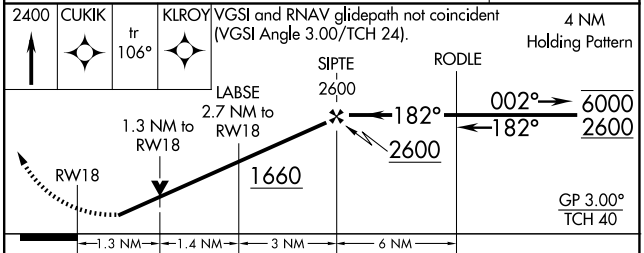

WAAS CH 82406 W18A	APP CRS 182°	Rwy Ldg TDZE Apt Elev	4001 770 770
--	------------------------	-----------------------------	---

RNAV (GPS) RWY 18

PORTER COUNTY RGNL (VPZ)

RNP APCH - GPS.

MISSED APPROACH:
Climb to 2400 direct
CUKIK and on track 106°
to KLROY and hold.

ASOS 125,875	SOUTH BEND APP CON ★ 132,05 257,8	UNICOM 122,725 (CTAF) 0
------------------------	---	-----------------------------------

EC-2, 14 MAY 2026 to 11 JUN 2026

EC-2, 14 MAY 2026 to 11 JUN 2026

CATEGORY	A	B	C	D
LPV DA	1059-7/8	289 (300-7/8)		NA
LNAV/VNAV DA	1200-1 1/4	430 (500-1 1/4)		NA
LNAV MDA	1200-1	430 (500-1)		NA
CIRCLING	1260-1 490 (500-1)	1300-1 530 (600-1)		NA