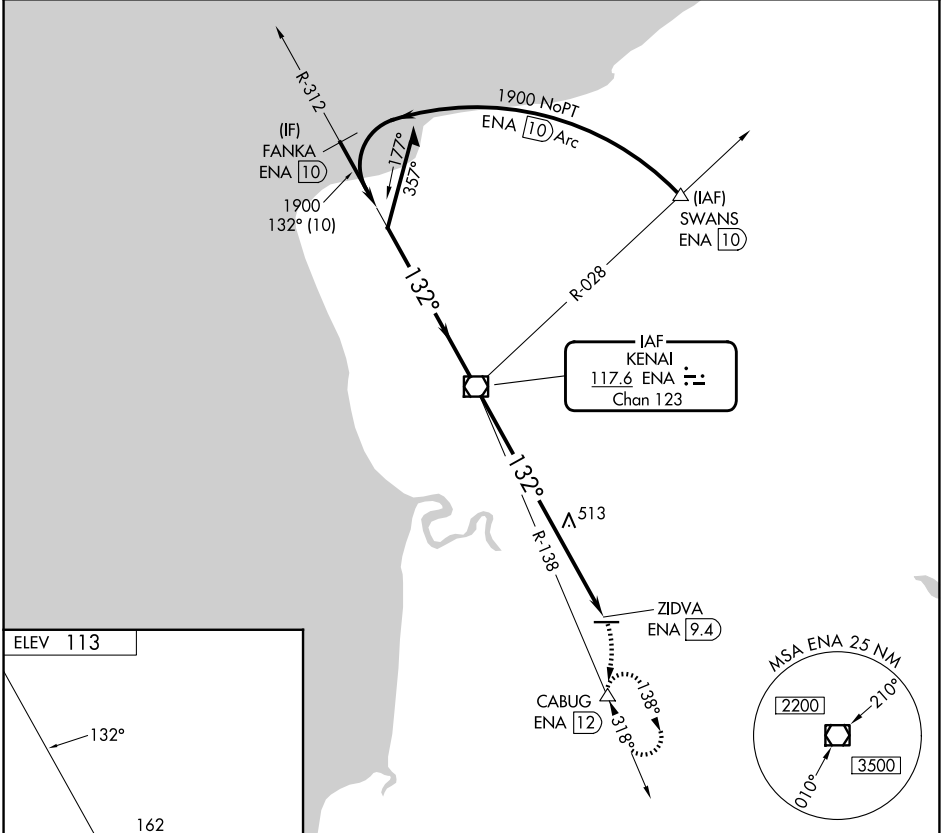

VOR/DME ENA <b>117.6</b> Chan <b>123</b>	APP CRS <b>132°</b>	Rwy Ldg TDZE Apt Elev <b>N/A</b> <b>N/A</b> <b>113</b>
--	------------------------	--

**VOR-A**  
SOLDOTNA (SXQ)(PASX)

DME required.	MISSED APPROACH: Climbing right turn to 3700 on heading 184° and on ENA R-138 to CABUG/ENA 12 DME and hold, continue climb-in-hold to 3700.
<b>▽</b> Circling NA to Rwys 7S and 25S.	
<b>▲</b> Circling Rwy 7 NA at night.	

AWOS-3P <b>135.45</b>	ANCHORAGE CENTER <b>125.7 379.1</b>	KENAI RADIO <b>122.35</b>	CTAF <b>122.50</b>
--------------------------	--	------------------------------	-----------------------

CATEGORY	A	B	C	D
CIRCLING	1020-1¼	907 (1000-1¼)	1020-2¾ 907 (1000-2¾)	1020-3 907 (1000-3)

AK, 14 MAY 2026 to 09 JUL 2026

AK, 14 MAY 2026 to 09 JUL 2026