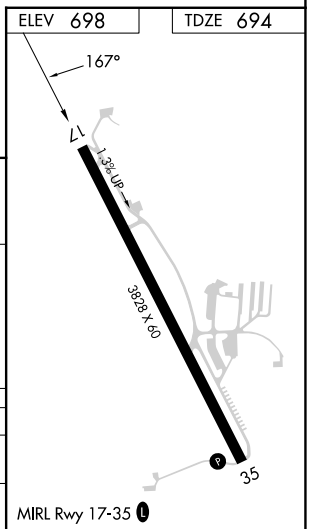

WAAS CH 78008 W17A	APP CRS 167°	Rwy Ldg TDZE Apt Elev	3828 694 698

RNAV (GPS) RWY 17

SKY ACRES (44N)

RNP APCH.		MISSED APPROACH: Climbing right turn to 3000 direct JSSIE and hold.
NA -22°C	Use Newburgh altimeter setting; when not received, procedure NA. Rwy 17 helicopter visibility reduction below 3/4 SM NA.	

SWF ASOS 124,575	POU ASOS 126.75	NEW YORK APP CON 132.75 363.1	UNICOM 122.8 (CTAF)

CATEGORY	A	B	C	D
LP MDA	1240-1	546 (600-1)	NA	NA
LNAV MDA	1360-1	666 (700-1)	NA	NA

NE-2, 14 MAY 2026 to 11 JUN 2026

NE-2, 14 MAY 2026 to 11 JUN 2026