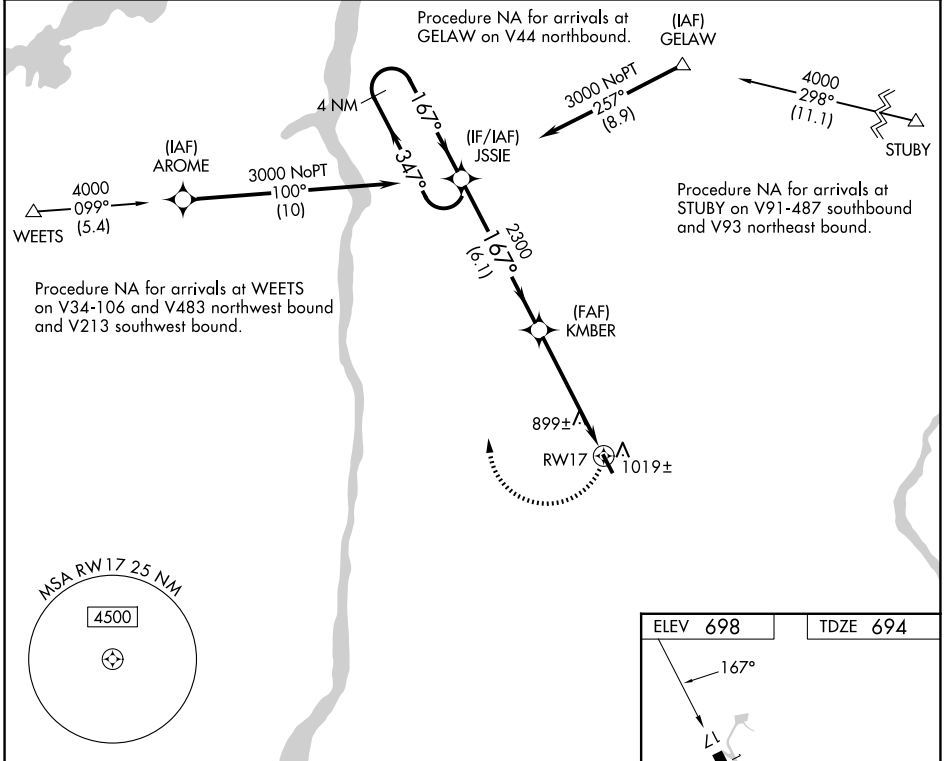

WAAS CH <b>78008</b> <b>W17A</b>	APP CRS <b>167°</b>	Rwy Ldg TDZE Apt Elev	<b>3828</b> <b>694</b> <b>698</b>
--	------------------------	-----------------------------	---

# RNAV (GPS) RWY 17

SKY ACRES (44N)

RNP APCH.		MISSED APPROACH: Climbing right turn to 3000 direct JSSIE and hold.
NA -22°C	Use Newburgh altimeter setting; when not received, procedure NA. Rwy 17 helicopter visibility reduction below 3/4 SM NA.	

CATEGORY	A	B	C	D
LP MDA	1240-1	546 (600-1)	NA	NA
LNAV MDA	1360-1	666 (700-1)	NA	NA

NE-2, 14 MAY 2026 to 11 JUN 2026

NE-2, 14 MAY 2026 to 11 JUN 2026