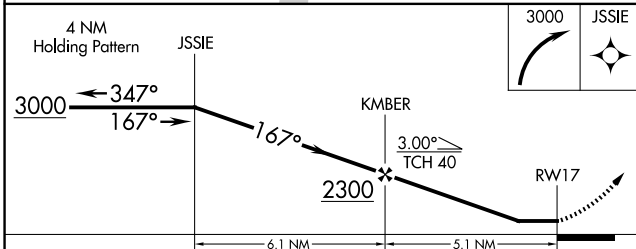

WAAS CH 78008 W17A	APP CRS 167°	Rwy Ldg TDZE Apt Elev	3828 694 698

RNAV (GPS) RWY 17

SKY ACRES (44N)

RNP APCH.		MISSED APPROACH: Climbing right turn to 3000 direct JSSIE and hold.
NA -22°C	Use Newburgh altimeter setting; when not received, procedure NA. Rwy 17 helicopter visibility reduction below 3/4 SM NA.	

SWF ASOS 124,575	POU ASOS 126.75	NEW YORK APP CON 132.75 363.1	UNICOM 122.8 (CTAF)

CATEGORY	A	B	C	D
LP MDA	1240-1	546 (600-1)	NA	NA
LNAV MDA	1360-1	666 (700-1)	NA	NA

NE-2, 14 MAY 2026 to 11 JUN 2026

NE-2, 14 MAY 2026 to 11 JUN 2026