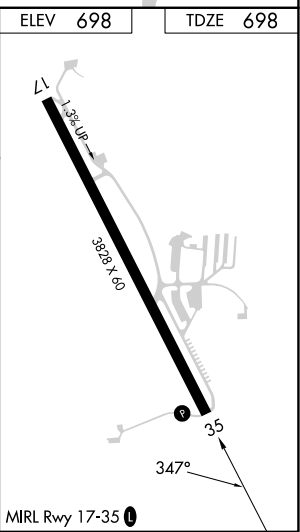

# RNAV (GPS) RWY 35

SKY ACRES (44N)

RNP APCH.

NA Use Newburgh altimeter setting; when not received use Poughkeepsie altimeter setting and increase LPV DA to 1063, and all MDA 20 feet.

-22°C

MISSED APPROACH: Climb to 3000 direct COVDA and via 347° track to JSSIE and hold.

SWF ASOS <b>124.575</b>	POU ASOS <b>126.75</b>	NEW YORK APP CON <b>132.75 363.1</b>	UNICOM <b>122.8 (CTAF)</b>
----------------------------	---------------------------	---	-------------------------------