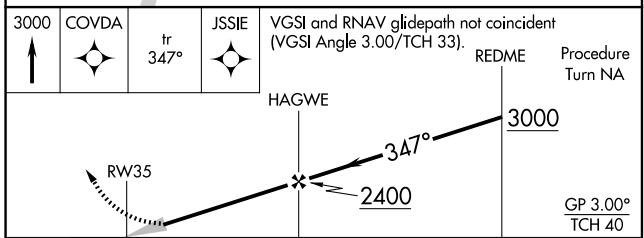

# RNAV (GPS) RWY 35

SKY ACRES (44N)

RNP APCH.

NA Use Newburgh altimeter setting; when not received use Poughkeepsie altimeter setting and increase LPV DA to 1063, and all MDA 20 feet.

-22°C

MISSED APPROACH: Climb to 3000 direct COVDA and via 347° track to JSSIE and hold.

SWF ASOS <b>124.575</b>	POU ASOS <b>126.75</b>	NEW YORK APP CON <b>132.75 363.1</b>	UNICOM <b>122.8 (CTAF)</b>
----------------------------	---------------------------	---	-------------------------------