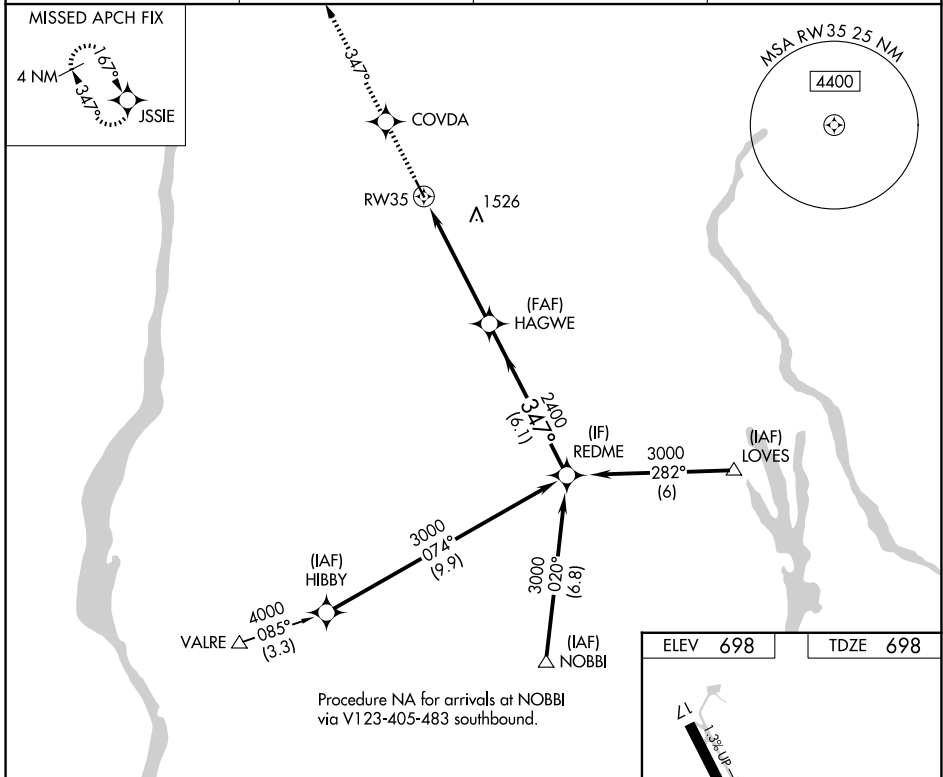

WAAS CH <b>86308</b> <b>W35A</b>	APP CRS <b>347°</b>	Rwy Idg TDZE Apt Elev	<b>3828</b> <b>698</b> <b>698</b>
--	------------------------	-----------------------------	---

# RNAV (GPS) RWY 35

SKY ACRES (44N)

RNP APCH.

NA Use Newburgh altimeter setting; when not received use Poughkeepsie altimeter setting and increase LPV DA to 1063, and all MDA 20 feet.

-22°C

MISSED APPROACH: Climb to 3000 direct COVDA and via 347° track to JSSIE and hold.

SWF ASOS <b>124.575</b>	POU ASOS <b>126.75</b>	NEW YORK APP CON <b>132.75 363.1</b>	UNICOM <b>122.8 (CTAF)</b>
----------------------------	---------------------------	---	-------------------------------

CATEGORY	A	B	C	D
LPV DA	1046-1¼	348 (400-1¼)		NA
INAV MDA	1700-1¼ 1002 (1100-1¼)	1700-1½ 1002 (1100-1½)		NA

NE-2, 14 MAY 2026 to 11 JUN 2026

NE-2, 14 MAY 2026 to 11 JUN 2026