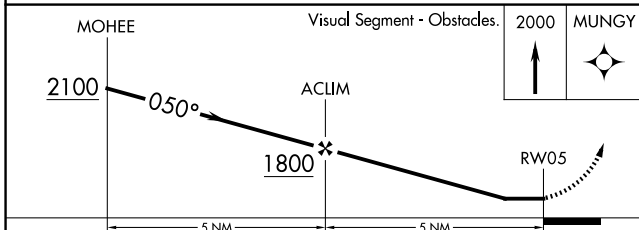

APP CRS	Rwy Idg	2354
050°	TDZE	150
	Apt Elev	150

RNAV (GPS) RWY 5

PINE VALLEY (19N)

RNP APCH.	MISSED APPROACH: Climb to 2000 direct MUNGUY and hold.
▼ Rwy 5 helicopter visibility reduction below 1 SM NA. ▲ NA Procedure NA at night. Use Mount Holly altimeter setting; when not received use Philadelphia Intl altimeter setting and increase all MDA 20 feet.	

MC GUIRE APP CON 126.475 363.8	UNICOM 123.0 (CTAF) 1

CATEGORY	A	B	C	D
LNAV MDA	740-1	590 (600-1)	NA	

NE-2, 14 MAY 2026 to 11 JUN 2026

NE-2, 14 MAY 2026 to 11 JUN 2026