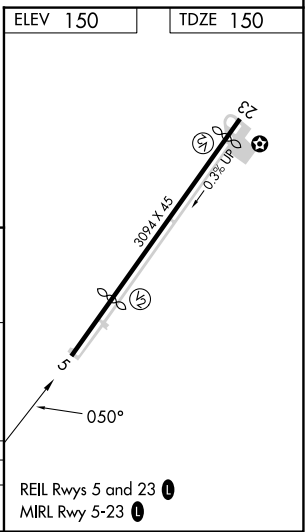

APP CRS	Rwy Idg	2354
050°	TDZE	150
	Apt Elev	150

RNAV (GPS) RWY 5

PINE VALLEY (19N)

RNP APCH.	MISSED APPROACH: Climb to 2000 direct MUNGUY and hold.
▼ Rwy 5 helicopter visibility reduction below 1 SM NA. ▲ NA Procedure NA at night. Use Mount Holly altimeter setting; when not received use Philadelphia Intl altimeter setting and increase all MDA 20 feet.	

MC GUIRE APP CON 126.475 363.8	UNICOM 123.0 (CTAF) 1

CATEGORY	A	B	C	D
LNAV MDA	740-1	590 (600-1)	NA	

NE-2, 14 MAY 2026 to 11 JUN 2026

NE-2, 14 MAY 2026 to 11 JUN 2026