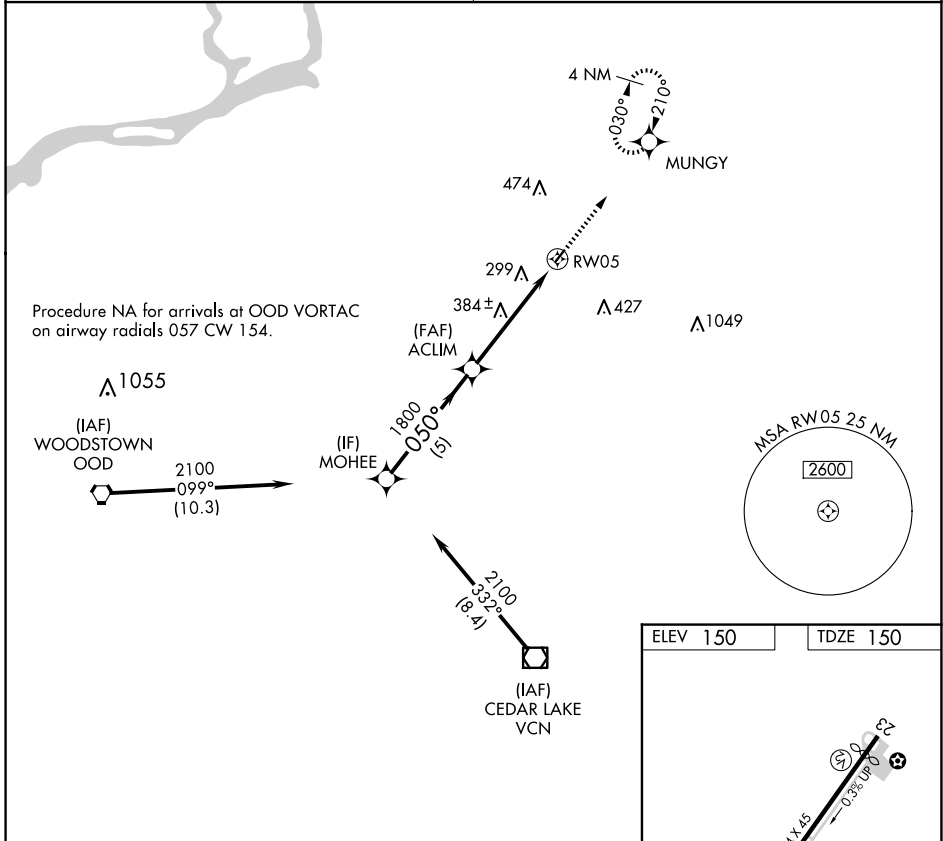

APP CRS	Rwy Idg	2354
050°	TDZE	150
	Apt Elev	150

RNAV (GPS) RWY 5

PINE VALLEY (19N)

RNP APCH.	MISSED APPROACH: Climb to 2000 direct MUNGUY and hold.
<p>▼ Rwy 5 helicopter visibility reduction below 1 SM NA.</p> <p>▲ NA Procedure NA at night. Use Mount Holly altimeter setting; when not received use Philadelphia Intl altimeter setting and increase all MDA 20 feet.</p>	

MC GUIRE APP CON 126.475 363.8	UNICOM 123.0 (CTAF) 1
--	---------------------------------

CATEGORY	A	B	C	D
LNAV MDA	740-1	590 (600-1)	NA	

NE-2, 14 MAY 2026 to 11 JUN 2026

NE-2, 14 MAY 2026 to 11 JUN 2026