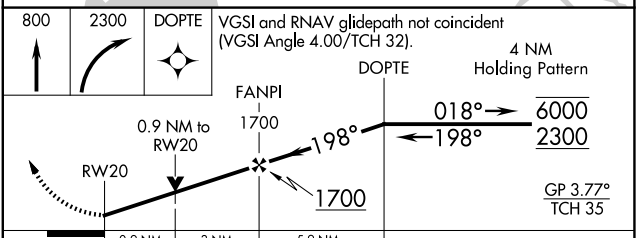

CATEGORY	A	B	C	D
LPV DA	426-1 323 (400-1)			NA
LNAV/VNAV DA	500-1 397 (400-1 1/8)			NA
LNAV MDA	500-1	397 (400-1)	500-1 397 (400-1 1/8)	NA
CIRCLING	540-1 437 (500-1)	560-1 457 (500-1)	800-2 697 (700-2)	NA

SE-2, 14 MAY 2026 to 11 JUN 2026

SE-2, 14 MAY 2026 to 11 JUN 2026