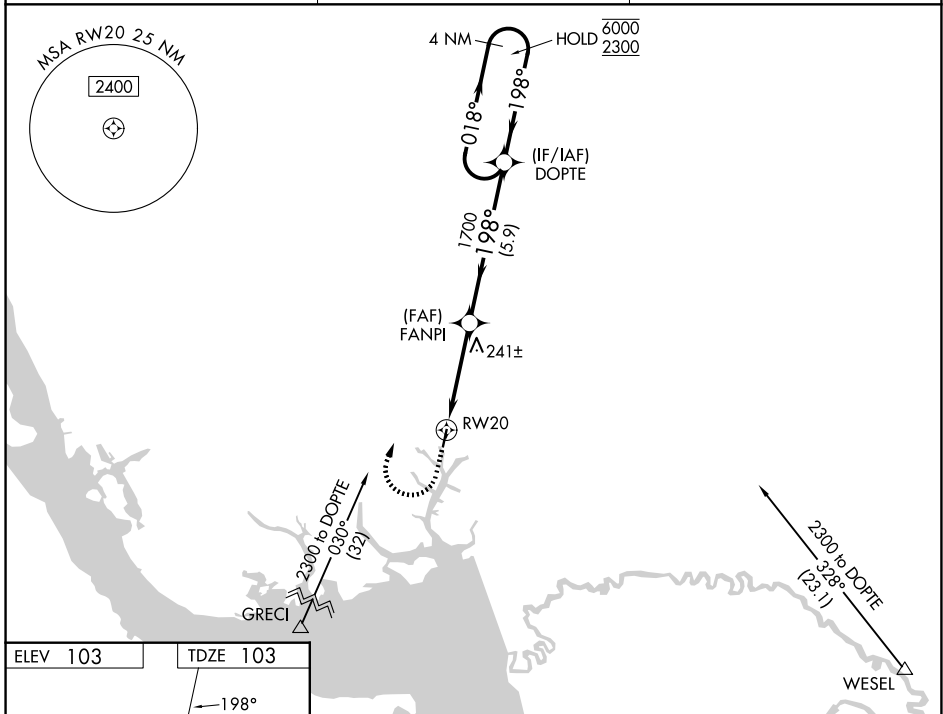

WAAS CH 82247 W20A	APP CRS 198°	Rwy Ldg 3602 TDZE 103 Apt Elev 103
--	------------------------	---

RNAV (GPS) RWY 20

SANTEE COOPER RGNL (MINI)

RNAV APCH - GPS. ⚠ Rwy 20 helicopter visibility reduction below 3/4 SM NA. For uncompensated Baro-VNAV systems, LNAV/VNAV NA below -15°C or above 51°C.	MISSED APPROACH: Climb to 800, then climbing right turn to 2300 direct DOPTe and hold.
--	--

AWOS-3 120.175	SHAW APP CON* 125.4 318.1	UNICOM 122.8 (CTAF) 0
--------------------------	-------------------------------------	---------------------------------

ELEV 103	TDZE 103
----------	----------

SE-2, 14 MAY 2026 to 11 JUN 2026

SE-2, 14 MAY 2026 to 11 JUN 2026