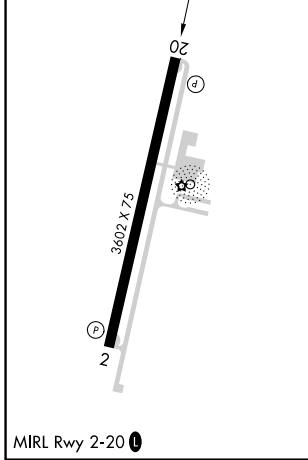

WAAS CH 82247 W20A	APP CRS 198°	Rwy Ldg 3602 TDZE 103 Apt Elev 103
--	------------------------	---

RNAV (GPS) RWY 20

SANTEE COOPER RGNL (MINI)

RNAV APCH - GPS. ⚠ Rwy 20 helicopter visibility reduction below 3/4 SM NA. For uncompensated Baro-VNAV systems, LNAV/VNAV NA below -15°C or above 51°C.	MISSED APPROACH: Climb to 800, then climbing right turn to 2300 direct DOPTe and hold.
--	--

CATEGORY	A	B	C	D
LPV DA	426-1 323 (400-1)			NA
LNAV/VNAV DA	500-1 397 (400-1 1/8)			NA
LNAV MDA	500-1	397 (400-1)	500-1 397 (400-1 1/8)	NA
CIRCLING	540-1 437 (500-1)	560-1 457 (500-1)	800-2 697 (700-2)	NA