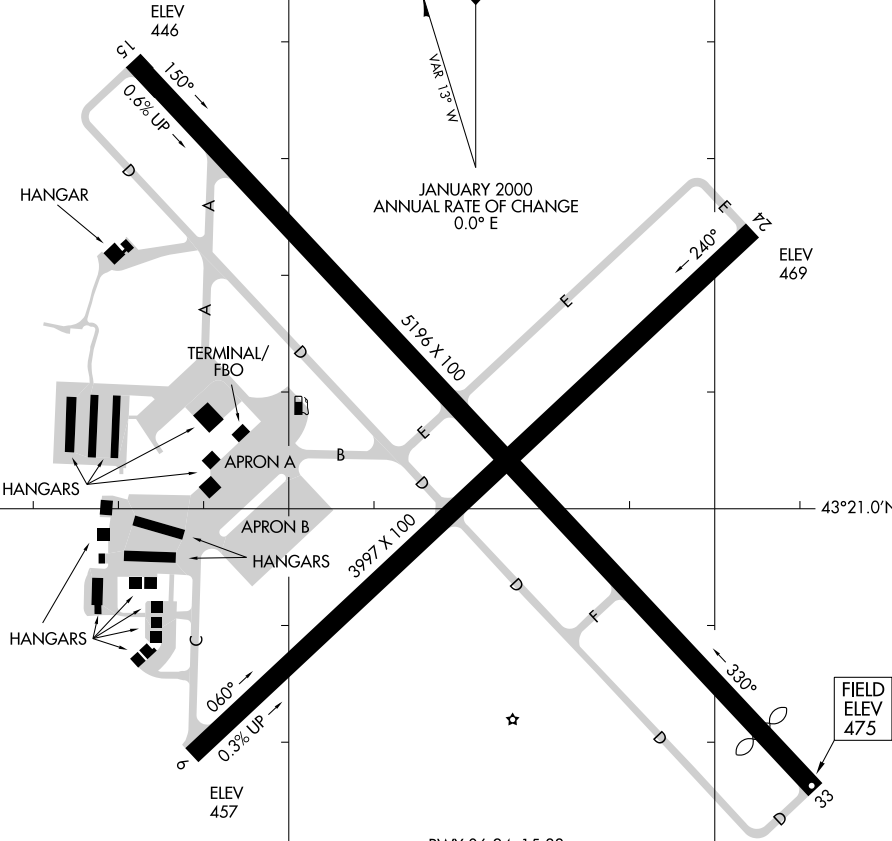

26134

AIRPORT DIAGRAM

AL-5518 (FAA)

OSWEGO COUNTY (F'ZY)
FULTON, NEW YORK

ASOS
119.275
CTAF/UNICOM
123.0

43°21.5'N

VAR 13° M
JANUARY 2000
ANNUAL RATE OF CHANGE
0.0° E

NE-2, 14 MAY 2026 to 11 JUN 2026

ELEV 469

43°21.0'N

ELEV 457

FIELD
ELEV
475

RWY 06-24, 15-33
PCR 31/F/B/W/T
5-80, D-123

43°20.5'N

76°23.5'W

76°23.0'W

NE-2, 14 MAY 2026 to 11 JUN 2026

AIRPORT DIAGRAM

26134

FULTON, NEW YORK
OSWEGO COUNTY (F'ZY)