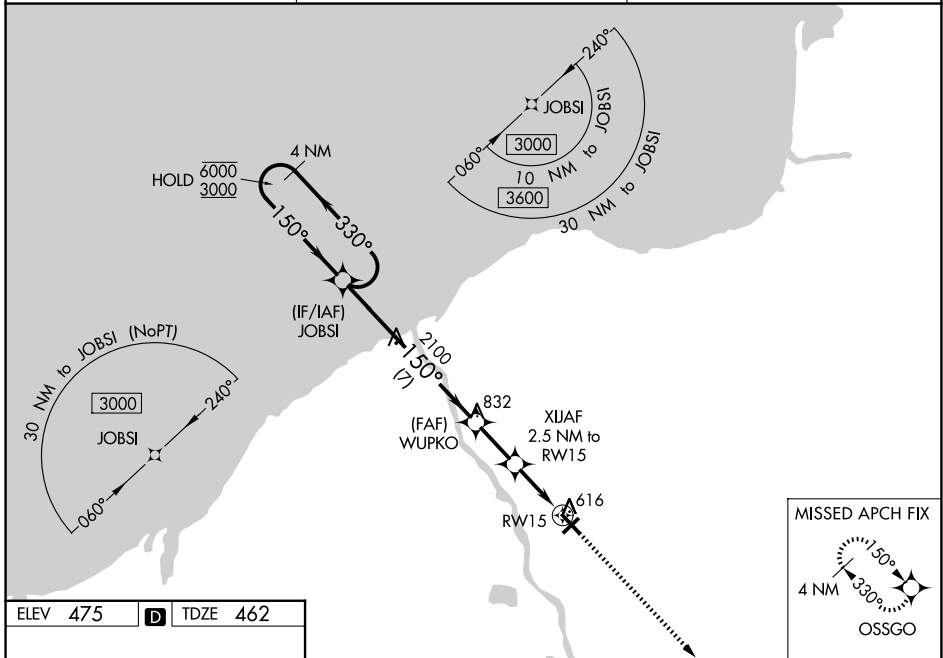

WAAS CH 72820 W15A	APP CRS 150°	Rwy Ldg TDZE Apt Elev	5196 462 475
---------------------------------	------------------------	-----------------------------	---

RNAV (GPS) RWY 15

OSWEGO COUNTY (FZY)

RNP APCH.

▽ Rwy 15 helicopter visibility reduction below 3/4 SM NA.
▲ For uncompensated Baro-VNAV systems, LNAV/VNAV NA below -24°C or above 54°C.

MISSED APPROACH:
Climb to 3000 direct OSSGO and hold.

ASOS 119.275	SYRACUSE APP CON 126.125 269.125	UNICOM 123.0 (CTAF) 0
------------------------	--	---------------------------------

MIRL Rwys 6-24
 HIRL Rwy 15-33
 REIL Rwy 15 and 33
 REIL Rwy 6 and 24

NE-2, 14 MAY 2026 to 11 JUN 2026

NE-2, 14 MAY 2026 to 11 JUN 2026