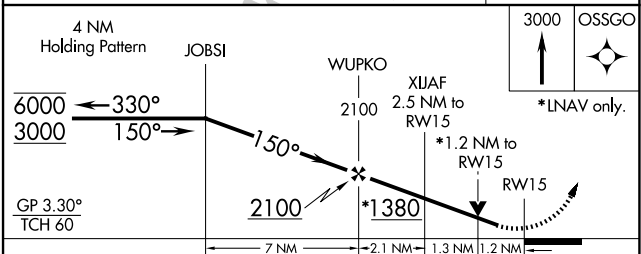

CATEGORY	A	B	C	D
LPV DA		783-1 321 (400-1)		NA
LNAV/VNAV DA		887-1¼ 425 (500-1¼)		NA
LNAV MDA	920-1	458 (500-1)	920-1¾ 458 (500-1¾)	NA
CIRCLING	920-1 445 (500-1)	940-1 465 (500-1)	960-1½ 485 (500-1½)	NA

MIRL Rwys 6-24
HIRL Rwy 15-33
REIL Rwy 15 and 33
REIL Rwy 6 and 24

NE-2, 14 MAY 2026 to 11 JUN 2026

NE-2, 14 MAY 2026 to 11 JUN 2026