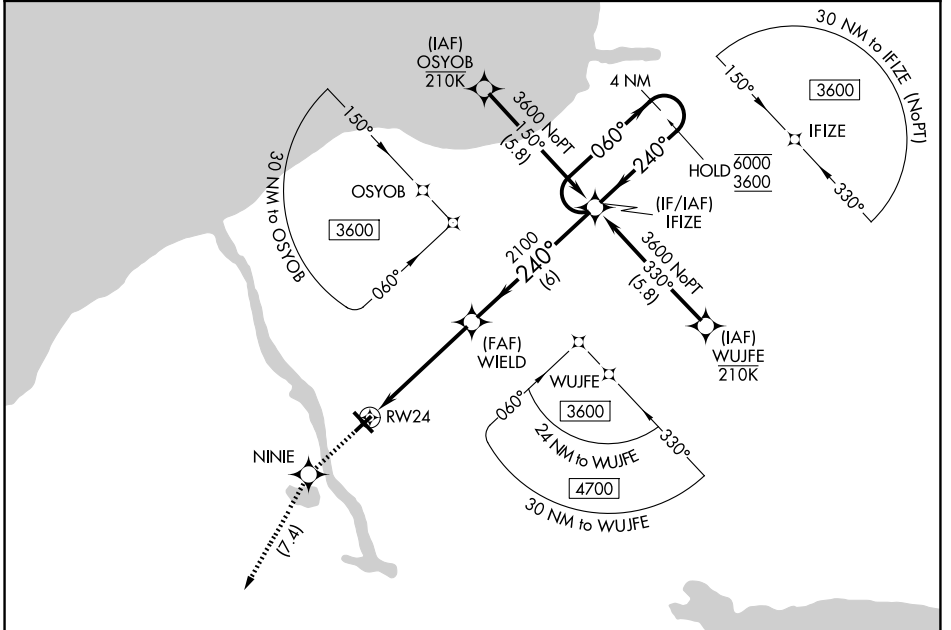

APP CRS 240°	Rwy Ldg TDZE Apt Elev	3997 469 475
------------------------	-----------------------------	---

RNAV (GPS) RWY 24

OSWEGO COUNTY (FZY)

RNP APCH - GPS.		MISSED APPROACH: Climb to 3000 direct NINIE and left turn direct LYSAN and hold, continue climb-in-hold to 3000.
Rwy 24 helicopter visibility reduction below 1 SM NA.		
ASOS 119.275	SYRACUSE APP CON 126.125 269.125	UNICOM 123.0 (CTAF) 0

NE-2, 14 MAY 2026 to 11 JUN 2026

NE-2, 14 MAY 2026 to 11 JUN 2026

ELEV 475	D TDZE 469
----------	-------------------

MIRL Rwy 6-24 **0**
 HIRL Rwy 15-33 **0**
 REIL Rwy 15 and 33 **0**
 REIL Rwy 6 and 24