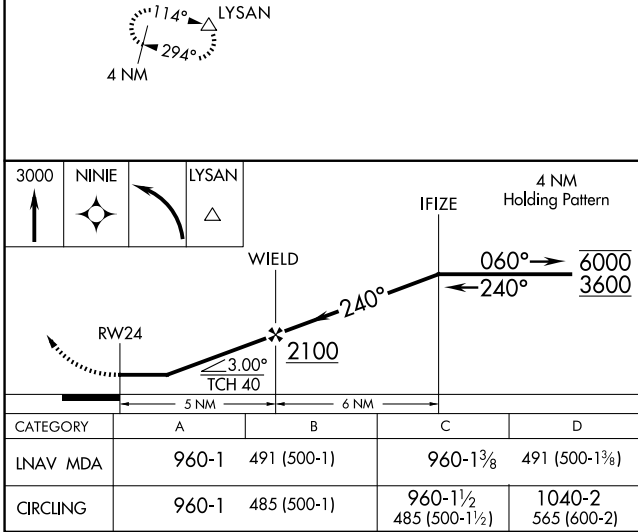

APP CRS 240°	Rwy Ldg TDZE Apt Elev	3997 469 475
------------------------	-----------------------------	---

RNAV (GPS) RWY 24

OSWEGO COUNTY (FZY)

RNP APCH - GPS.		MISSED APPROACH: Climb to 3000 direct NINIE and left turn direct LYSAN and hold, continue climb-in-hold to 3000.
Rwy 24 helicopter visibility reduction below 1 SM NA.		
ASOS 119.275	SYRACUSE APP CON 126.125 269.125	UNICOM 123.0 (CTAF) 0

NE-2, 14 MAY 2026 to 11 JUN 2026

NE-2, 14 MAY 2026 to 11 JUN 2026

ELEV 475	D TDZE 469
----------	-------------------

MIRL Rwy 6-24 **0**
 HIRL Rwy 15-33 **0**
 REIL Rwy 15 and 33 **0**
 REIL Rwy 6 and 24