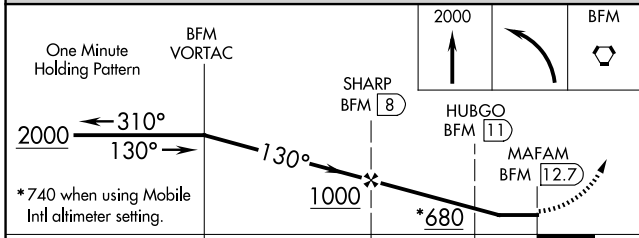

VORTAC BFM 116.35 Chan 110(Y)	APP CRS 130°	Rwy Idg TDZE Apt Elev 91	N/A N/A 91

VOR/DME-A
H L SONNY CALLAHAN (CQF)

⚠ When local altimeter setting not received, use Mobile Intl altimeter setting and increase all MDA 60 feet; increase Circling Cats C/D visibility ¼ SM.

⚠ MISSED APPROACH: Climb to 2000 then left turn direct BFM Vortac and hold.

AWOS-3PT 118.425	MOBILE APP CON * 118.5 269.3	UNICOM 123.0 (CTAF) 0