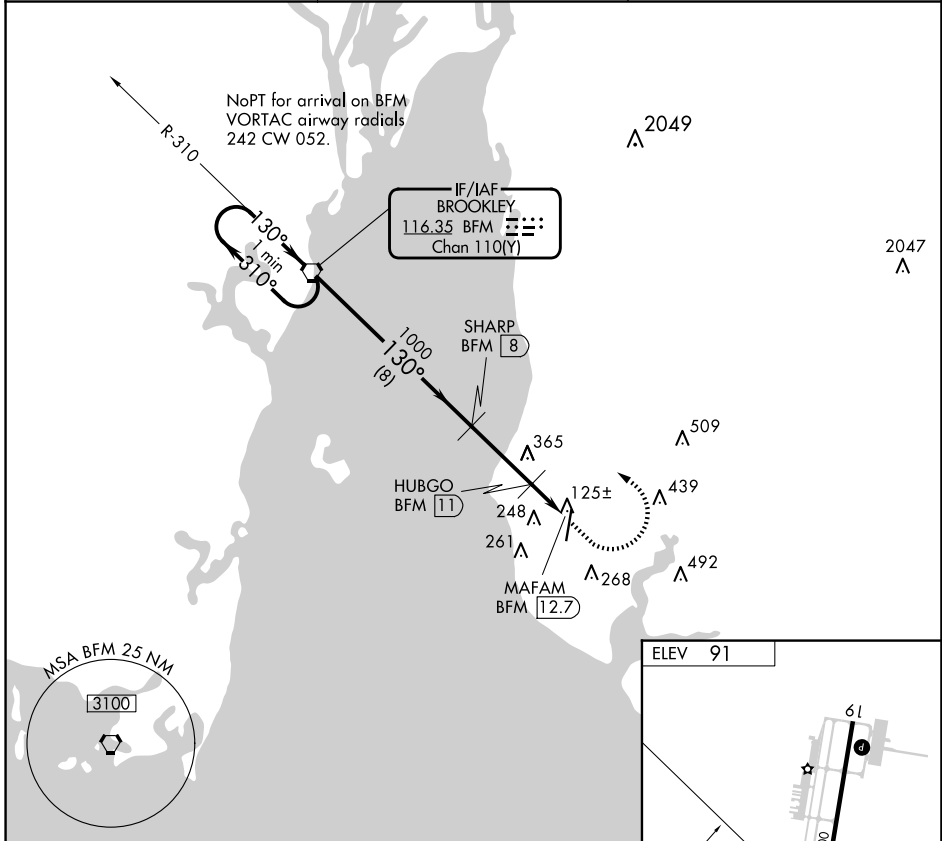

VORTAC BFM 116.35 Chan 110(Y)	APP CRS 130°	Rwy Idg TDZE Apt Elev 91	N/A N/A 91

VOR/DME-A
H L SONNY CALLAHAN (CQF)

⚠ When local altimeter setting not received, use Mobile Intl altimeter setting and increase all MDA 60 feet; increase Circling Cats C/D visibility ¼ SM.

⚠ MISSED APPROACH: Climb to 2000 then left turn direct BFM Vortac and hold.

AWOS-3PT 118.425	MOBILE APP CON * 118.5 269.3	UNICOM 123.0 (CTAF) 0