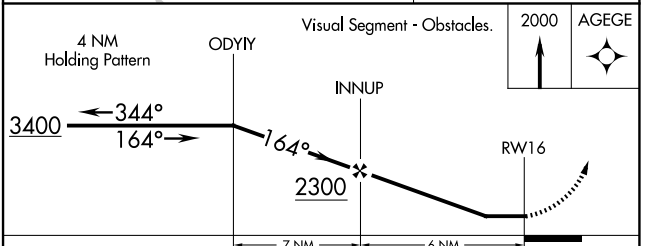

APP CRS 164°	Rwy Ldg TDZE Apt Elev	5501 359 359
------------------------	-----------------------------	---

RNAV (GPS) RWY 16

HOPE MUNI (M18)

RNP APCH.		MISSED APPROACH: Climb to 2000 direct AGEGE and hold.
<p>▼ Use Texarkana altimeter setting. Rwy 16 helicopter visibility reduction below ¾ SM NA. Circling Rwy 4, 22, 34 NA at night.</p> <p>▲ NA</p>		
TXK ASOS 120.2	FORT WORTH CENTER 123.925 269.475	UNICOM 122.8 (CTAF) 0

SC-1, 14 MAY 2026 to 11 JUN 2026

SC-1, 14 MAY 2026 to 11 JUN 2026

CATEGORY	A	B	C	D
LNAV MDA	920-1	561 (600-1)	920-1½ 561 (600-1½)	920-1¾ 561 (600-1¾)
CIRCLING	920-1 561 (600-1)	940-1 581 (600-1)	940-1½ 581 (600-1½)	1100-2½ 741 (800-2½)