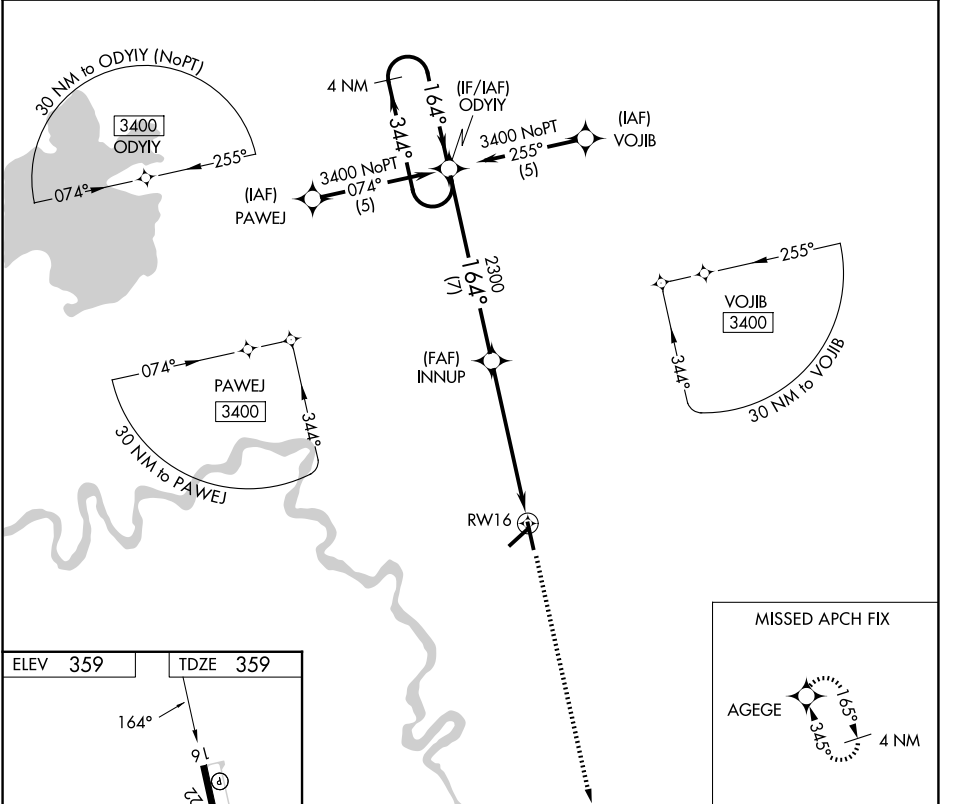

APP CRS 164°	Rwy Ldg TDZE Apt Elev	5501 359 359
------------------------	-----------------------------	---

RNAV (GPS) RWY 16

HOPE MUNI (M18)

RNP APCH.		MISSED APPROACH: Climb to 2000 direct AGEGE and hold.
<p>▼ Use Texarkana altimeter setting. Rwy 16 helicopter visibility reduction below ¾ SM NA. Circling Rwy 4, 22, 34 NA at night.</p> <p>▲ NA</p>		
TXK ASOS 120.2	FORT WORTH CENTER 123.925 269.475	UNICOM 122.8 (CTAF) 0

SC-1, 14 MAY 2026 to 11 JUN 2026

SC-1, 14 MAY 2026 to 11 JUN 2026

CATEGORY	A	B	C	D
LNAV MDA	920-1	561 (600-1)	920-1½ 561 (600-1½)	920-1¾ 561 (600-1¾)
CIRCLING	920-1 561 (600-1)	940-1 581 (600-1)	940-1½ 581 (600-1½)	1100-2½ 741 (800-2½)