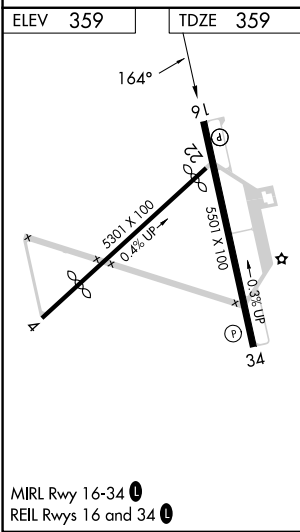

APP CRS 164°	Rwy Ldg TDZE Apt Elev	5501 359 359
------------------------	-----------------------------	---

RNAV (GPS) RWY 16

HOPE MUNI (M18)

RNP APCH.		MISSED APPROACH: Climb to 2000 direct AGEGE and hold.
<p>▼ Use Texarkana altimeter setting. Rwy 16 helicopter visibility reduction below ¾ SM NA. Circling Rwy 4, 22, 34 NA at night.</p> <p>▲ NA</p>		
TXK ASOS 120.2	FORT WORTH CENTER 123.925 269.475	UNICOM 122.8 (CTAF) 0

SC-1, 14 MAY 2026 to 11 JUN 2026

SC-1, 14 MAY 2026 to 11 JUN 2026

CATEGORY	A	B	C	D
LNAV MDA	920-1	561 (600-1)	920-1½ 561 (600-1½)	920-1¾ 561 (600-1¾)
CIRCLING	920-1 561 (600-1)	940-1 581 (600-1)	940-1½ 581 (600-1½)	1100-2½ 741 (800-2½)