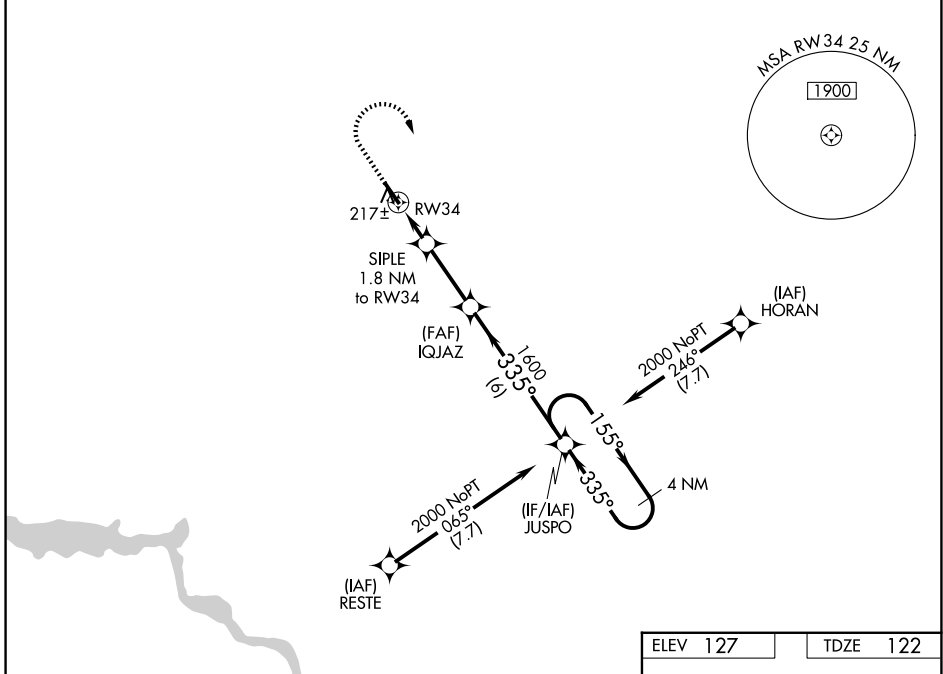

WAAS CH 63226 W34A	APP CRS 335°	Rwy Ldg TDZE Apt Elev	5010 122 127
--	------------------------	-----------------------------	---

RNAV (GPS) RWY 34

EMPORIA-GREENSVILLE RGNL (EMV)

▼ For uncompensated Baro-VNAV systems, LNAV/VNAV NA below -15°C (5°F) or above 54°C (130°F). DME/DME RNP-0.3 NA.

MISSED APPROACH: Climb to 600 then climbing right turn to 3000 direct JUSPO and hold, continue climb-in-hold to 3000.

AWOS-3 124.175	WASHINGTON CENTER 132.025 290.425	UNICOM 123.0 (CTAF) 0
--------------------------	---	---------------------------------

NE-3, 14 MAY 2026 to 11 JUN 2026

NE-3, 14 MAY 2026 to 11 JUN 2026

ELEV 127	TDZE 122
----------	----------

CATEGORY	A	B	C	D
LPV DA	372-1	250 (300-1)		NA
LNAV/VNAV DA	372-1	250 (300-1)		NA
LNAV MDA	480-1	358 (400-1)		NA
CIRCLING	580-1	453 (500-1)	680-1½ 553 (600-1½)	NA