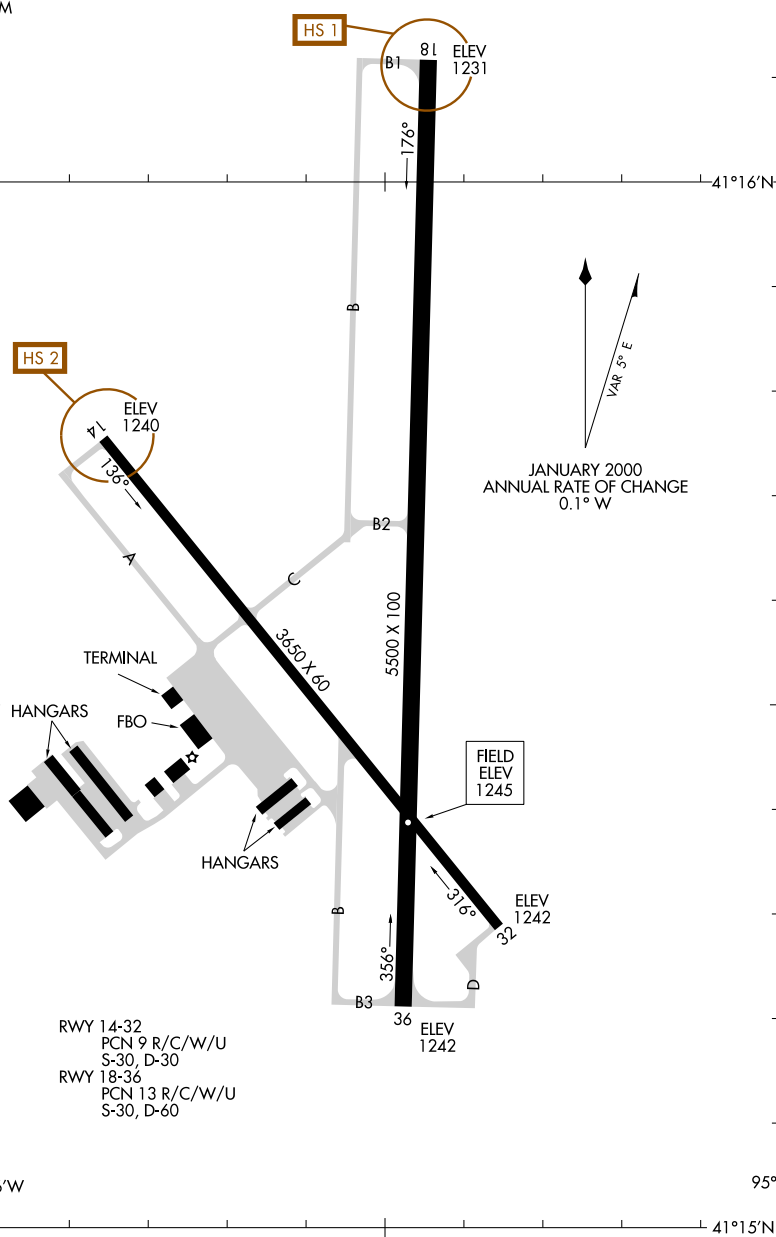

AIRPORT DIAGRAM

AL-5540 (FAA)

COUNCIL BLUFFS MUNI (CBF)
COUNCIL BLUFFS, IOWA

AWOS-3
126.575
CTAF/UNICOM
122.725
CLNC DEL
127.675

NC-3, 14 MAY 2026 to 11 JUN 2026

JANUARY 2000
ANNUAL RATE OF CHANGE
0.1° W

95°46'W

95°45'W

41°15'N

AIRPORT DIAGRAM

COUNCIL BLUFFS, IOWA
COUNCIL BLUFFS MUNI (CBF)

NC-3, 14 MAY 2026 to 11 JUN 2026