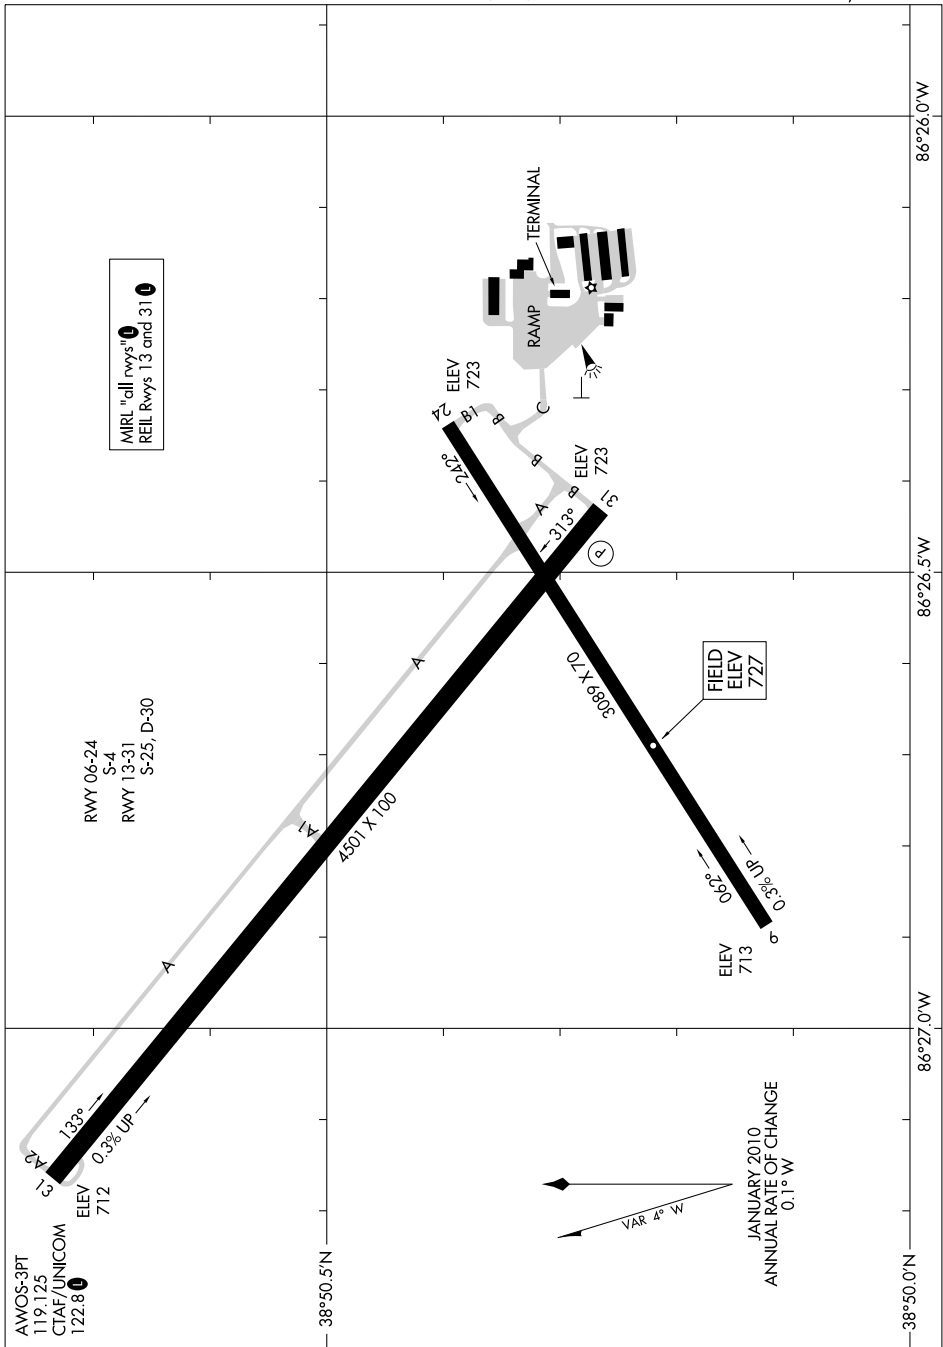

AIRPORT DIAGRAM

AL-5546 (FAA)

VIRGIL I GRISSOM MUNI (BFR)
BEDFORD, INDIANA

EC-2, 14 MAY 2026 to 11 JUN 2026

EC-2, 14 MAY 2026 to 11 JUN 2026

AIRPORT DIAGRAM

BEDFORD, INDIANA
VIRGIL I GRISSOM MUNI (BFR)