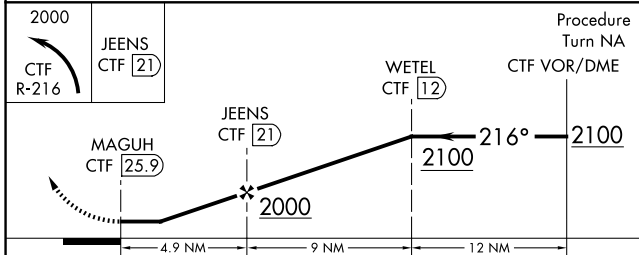

VOR/DME CTF 114.55 Chan 92(Y)	APP CRS 216°	Rwy Idg TDZE Apt Elev	N/A N/A 302
---	------------------------	-----------------------------	--

VOR/DME-A

WOODWARD FLD (CDN)

NA When local altimeter setting not received, use Columbia altimeter setting and increase all MDAs 100 feet and Circling visibility Cats C/D ¼ SM.

MISSED APPROACH: Climbing left turn to 2000 via CTF VOR/DME R-216 to JEENS/21 DME and hold.

AWOS-3PT 119.975	SHAW APP CON ★ 125.4 318.1	UNICOM 123.0 (CTAF) 0
----------------------------	--------------------------------------	---------------------------------

CATEGORY	A	B	C	D
CIRCLING	840-1 538 (600-1)	840-1¼ 538 (600-1¼)	840-1½ 538 (600-1½)	900-2 598 (600-2)

MIRL Rwy 6-24 0
REIL Rwys 6 and 24 0

SE-2, 14 MAY 2026 to 11 JUN 2026

SE-2, 14 MAY 2026 to 11 JUN 2026