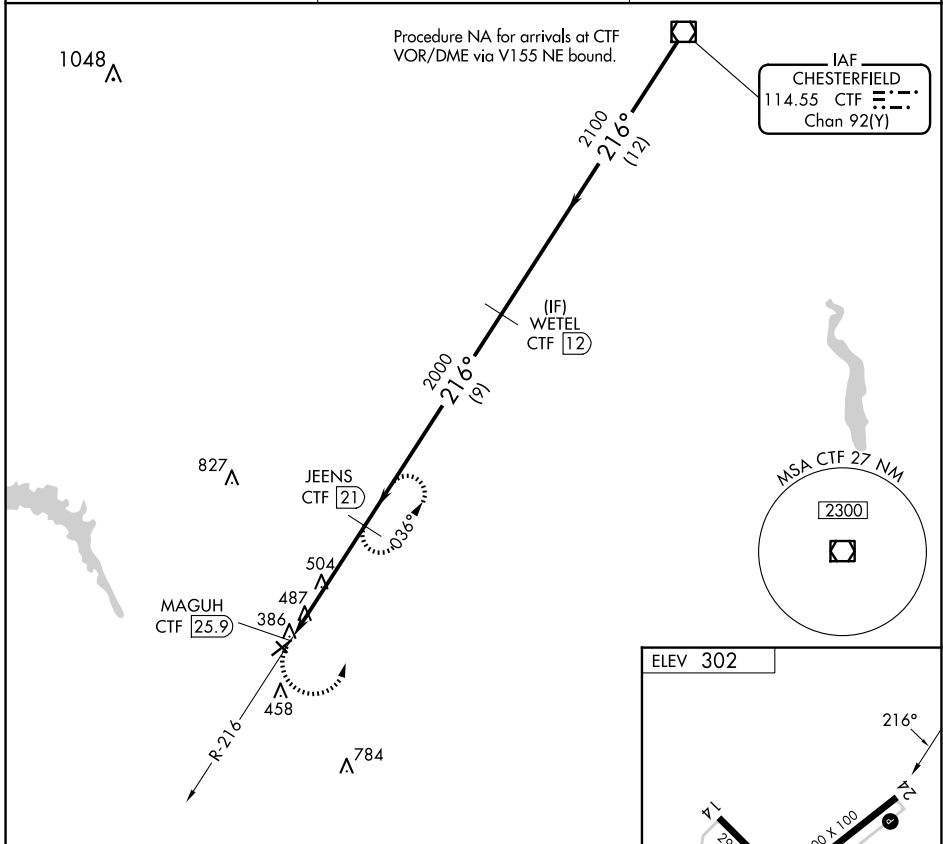

VOR/DME CTF 114.55 Chan 92(Y)	APP CRS 216°	Rwy Idg TDZE Apt Elev	N/A N/A 302
---	------------------------	-----------------------------	--

VOR/DME-A

WOODWARD FLD (CDN)

NA When local altimeter setting not received, use Columbia altimeter setting and increase all MDAs 100 feet and Circling visibility Cats C/D ¼ SM.

MISSED APPROACH: Climbing left turn to 2000 via CTF VOR/DME R-216 to JEENS/21 DME and hold.

AWOS-3PT 119.975	SHAW APP CON ★ 125.4 318.1	UNICOM 123.0 (CTAF) 0
----------------------------	--------------------------------------	---------------------------------

CATEGORY	A	B	C	D
CIRCLING	840-1 538 (600-1)	840-1¼ 538 (600-1¼)	840-1½ 538 (600-1½)	900-2 598 (600-2)

MIRL Rwy 6-24 0
REIL Rwys 6 and 24 0

SE-2, 14 MAY 2026 to 11 JUN 2026

SE-2, 14 MAY 2026 to 11 JUN 2026