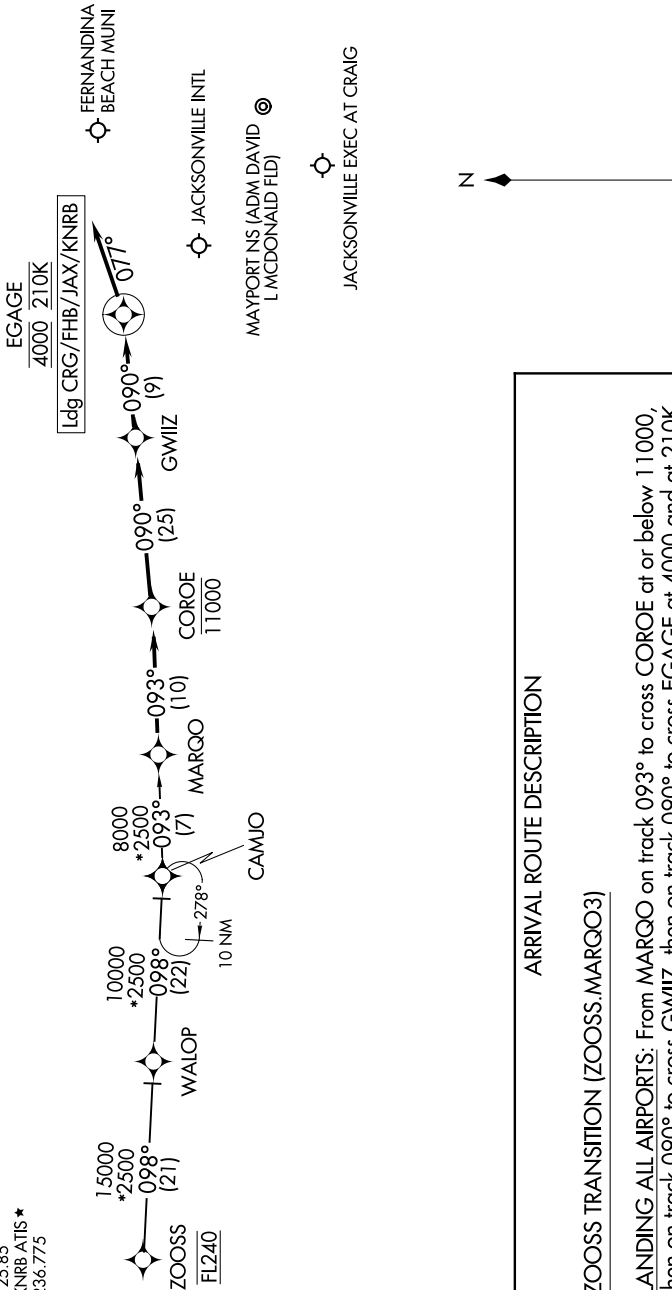

MARQO THREE ARRIVAL (RNAV)

JACKSONVILLE, FLORIDA

RNAV 1 - DME/DME/IRU or GPS.
RADAR required.

SE-3, 14 MAY 2026 to 11 JUN 2026

JACKSONVILLE APP CON
 119.0 127.0 269.9 292.15 (270°-090°)
 127.775 377.075 (181°-269°)
 124.9 308.4 (091°-180°)
 CRG-ATIS
 125.4
 JAX D-ATIS
 125.85
 KNRR-ATIS ★
 236.775

NOTE: Jet and turboprop aircraft only.

ARRIVAL ROUTE DESCRIPTION

ZOOSS TRANSITION (ZOOSS.MARQO3)

LANDING ALL AIRPORTS: From MARQO on track 093° to cross COROE at or below 11000, then on track 090° to cross GWIIZ, then on track 090° to cross EGAGE at 4000 and at 210K, then on track 077°. Expect RADAR vectors to final approach course.

NOTE: Chart not to scale.

MARQO THREE ARRIVAL (RNAV)

JACKSONVILLE, FLORIDA

SE-3, 14 MAY 2026 to 11 JUN 2026