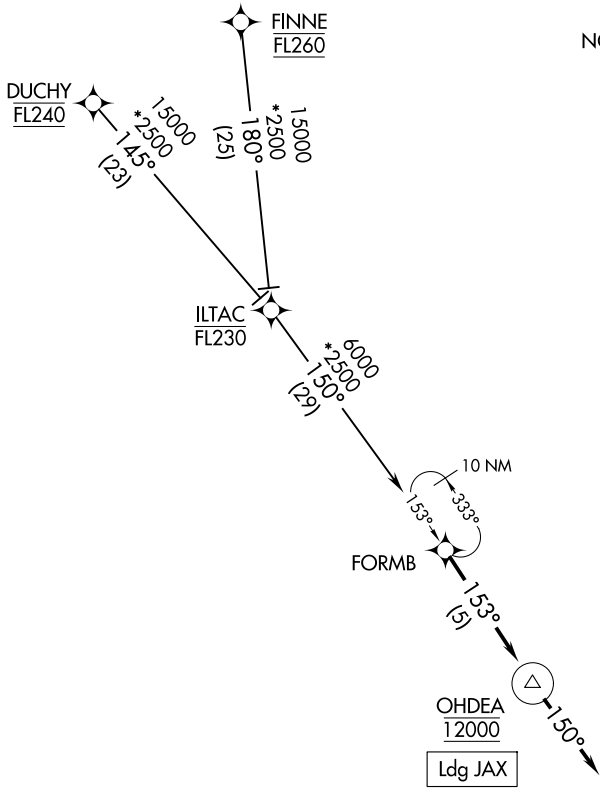

(OHDEA.OHDEA2) 25107

OHDEA TWO ARRIVAL (RNAV) AL-5570 (FAA)

JACKSONVILLE INTL (JAX)
JACKSONVILLE, FLORIDA

RNAV 1 - DME/DME/IRU or GPS.
RADAR required.

JACKSONVILLE APP CON
119.0 127.0 269.9 292.15 (270°-090°)
127.775 377.075 (181°-269°)
124.9 308.4 (091°-180°)
D-ATIS 125.85

NOTE: Jet aircraft only.

SE-3, 14 MAY 2026 to 11 JUN 2026

SE-3, 14 MAY 2026 to 11 JUN 2026

NOTE: Chart not to scale.

ARRIVAL ROUTE DESCRIPTION

DUCHY TRANSITION (DUCHY.OHDEA2)
FINNE TRANSITION (FINNE.OHDEA2)

From FORMB on track 153° to cross OHDEA at 12000, then on track 150°.
Expect RADAR vectors to final approach course.

OHDEA TWO ARRIVAL (RNAV)
(OHDEA.OHDEA2) 17APR25

JACKSONVILLE, FLORIDA
JACKSONVILLE INTL (JAX)