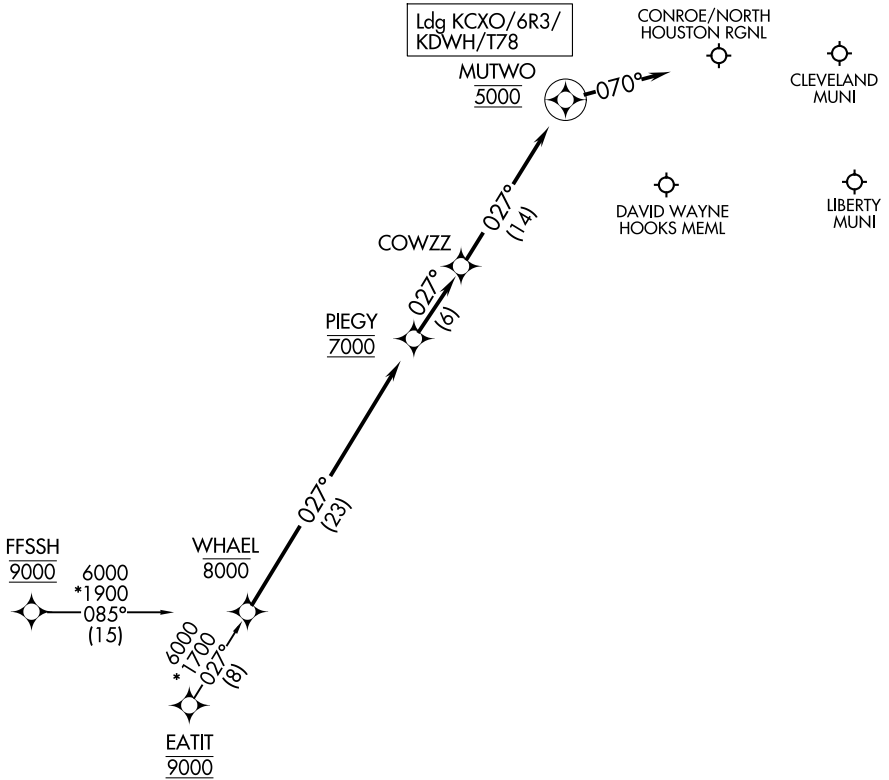

(WHAEL.PIEGY1) 24305

AL-5573 (FAA)

# PIEGY ONE ARRIVAL (RNAV)

HOUSTON, TEXAS

HOUSTON APP CON  
119.7 281.4  
CXO ATIS  
118.325  
DWH ATIS  
128.375

RNAV 1 - DME/DME/IRU or GPS.

RADAR required.

NOTE: Chart not to scale.

## ARRIVAL ROUTE DESCRIPTION

EATIT TRANSITION (EATIT.PIEGY1)  
FFSSH TRANSITION (FFSSH.PIEGY1)

LANDING ALL AIRPORTS: From WHAEL on track 027° to cross PIEGY at 7000, then on track 027° to COWZZ, then on track 027° to cross MUTWO at 5000, then on track 070°. Expect RADAR vectors to final approach course.

PIEGY ONE ARRIVAL (RNAV)

HOUSTON, TEXAS

(WHAEL.PIEGY1) 29DEC22

SC-5, 14 MAY 2026 to 11 JUN 2026

SC-5, 14 MAY 2026 to 11 JUN 2026