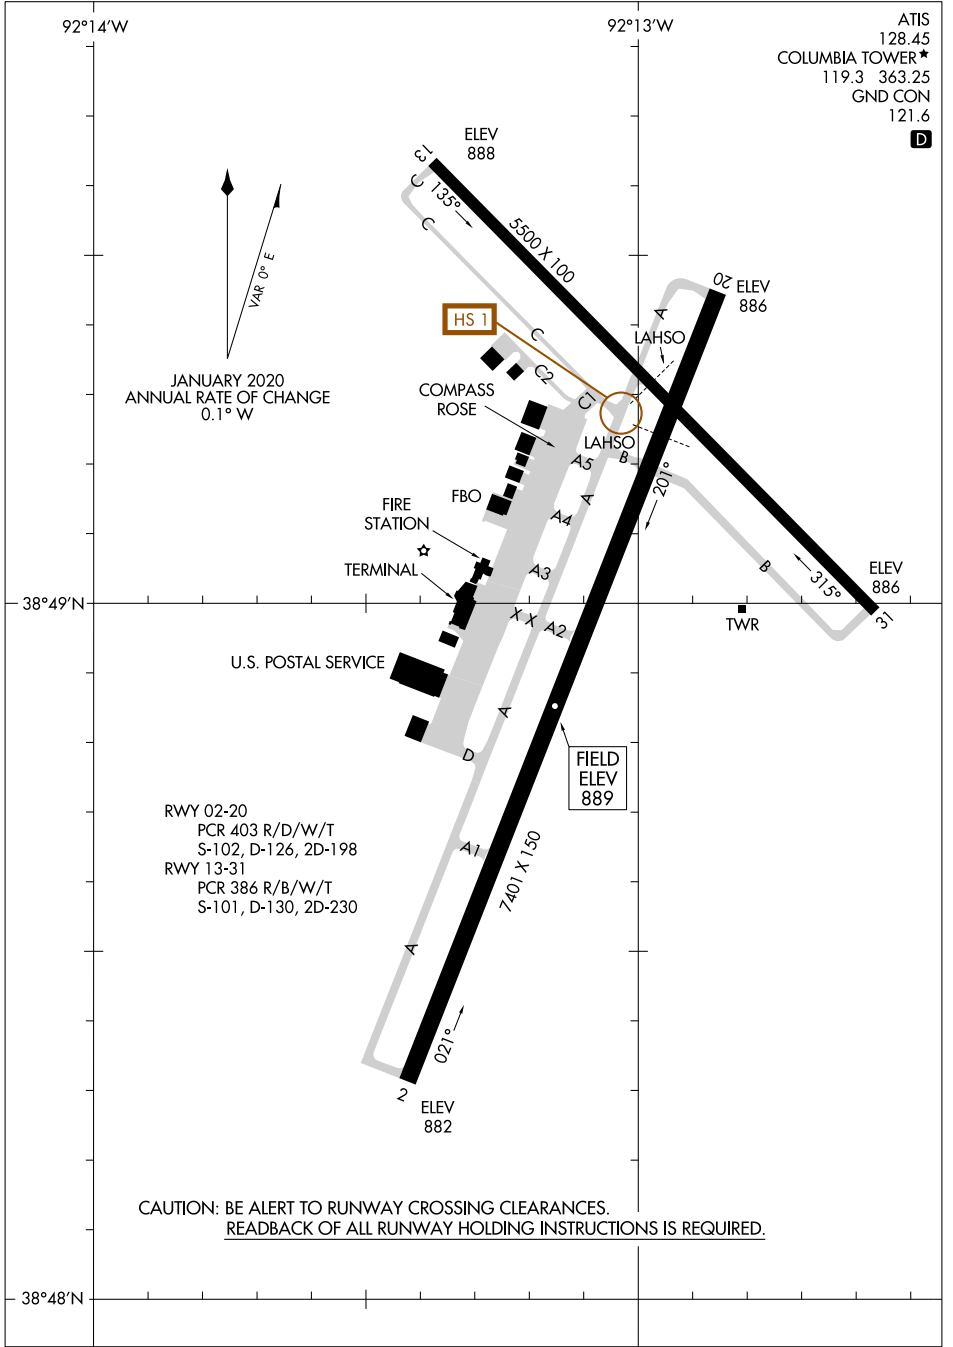

# AIRPORT DIAGRAM

AL-5595 (FAA)

COLUMBIA RGNL (COT)  
COLUMBIA, MISSOURI

ATIS 128.45  
 COLUMBIA TOWER \* 119.3 363.25  
 GND CON 121.6  
D

NC-3, 14 MAY 2026 to 11 JUN 2026

NC-3, 14 MAY 2026 to 11 JUN 2026

RWY 02-20  
 PCR 403 R/D/W/T  
 S-102, D-126, 2D-198  
 RWY 13-31  
 PCR 386 R/B/W/T  
 S-101, D-130, 2D-230

CAUTION: BE ALERT TO RUNWAY CROSSING CLEARANCES.  
READBACK OF ALL RUNWAY HOLDING INSTRUCTIONS IS REQUIRED.

# AIRPORT DIAGRAM

COLUMBIA, MISSOURI  
COLUMBIA RGNL (COT)