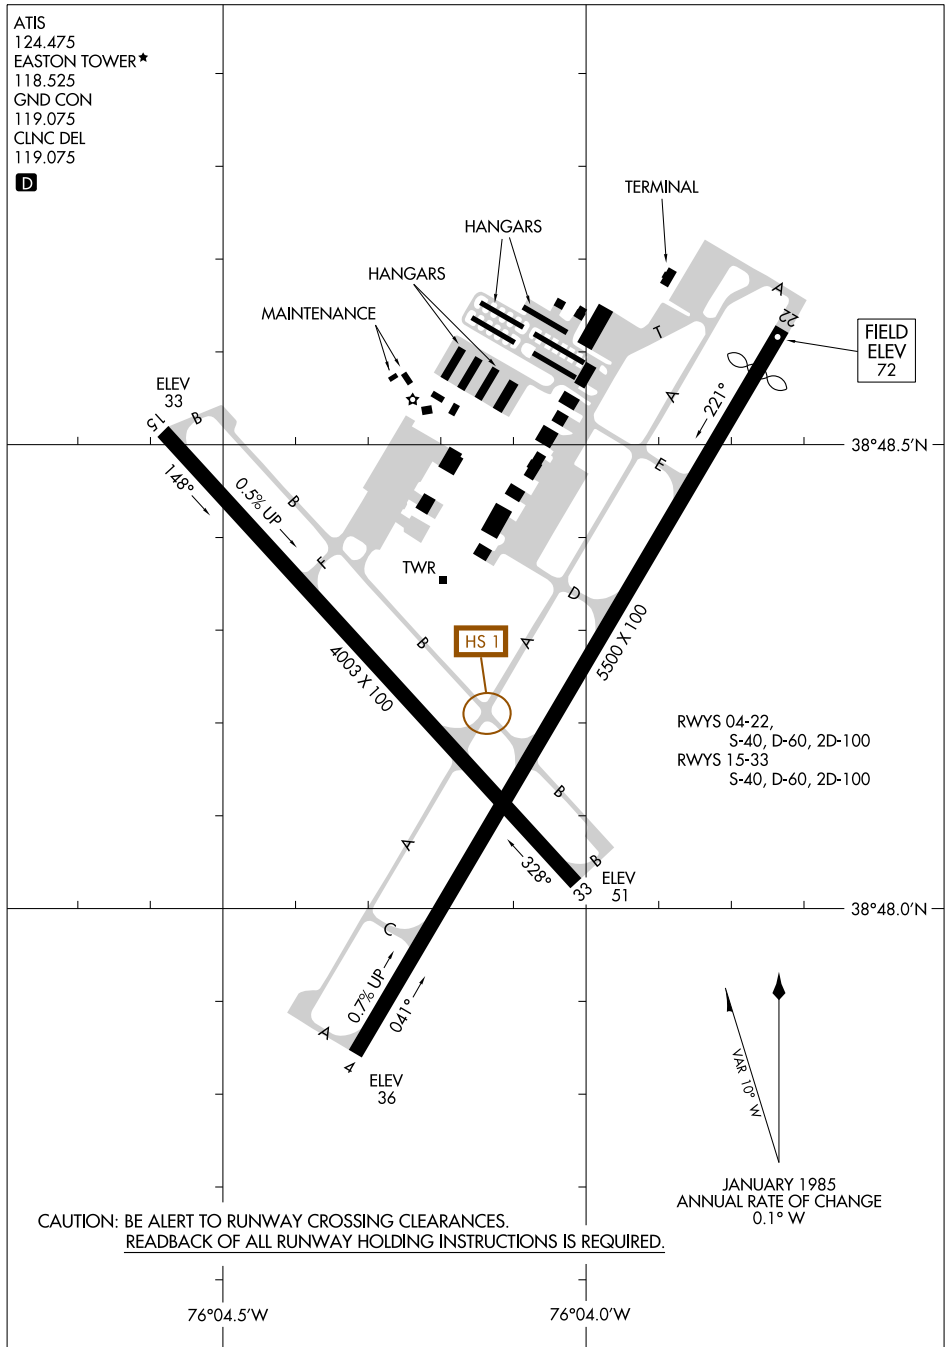

26134

AIRPORT DIAGRAM

AL-5596 (FAA)

EASTON/NEWNAM FLD (E5N)
EASTON, MARYLAND

ATIS
124.475
EASTON TOWER★
118.525
GND CON
119.075
CLNC DEL
119.075

D

NE-3, 14 MAY 2026 to 11 JUN 2026

NE-3, 14 MAY 2026 to 11 JUN 2026

AIRPORT DIAGRAM

26134

EASTON, MARYLAND
EASTON/NEWNAM FLD (E5N)