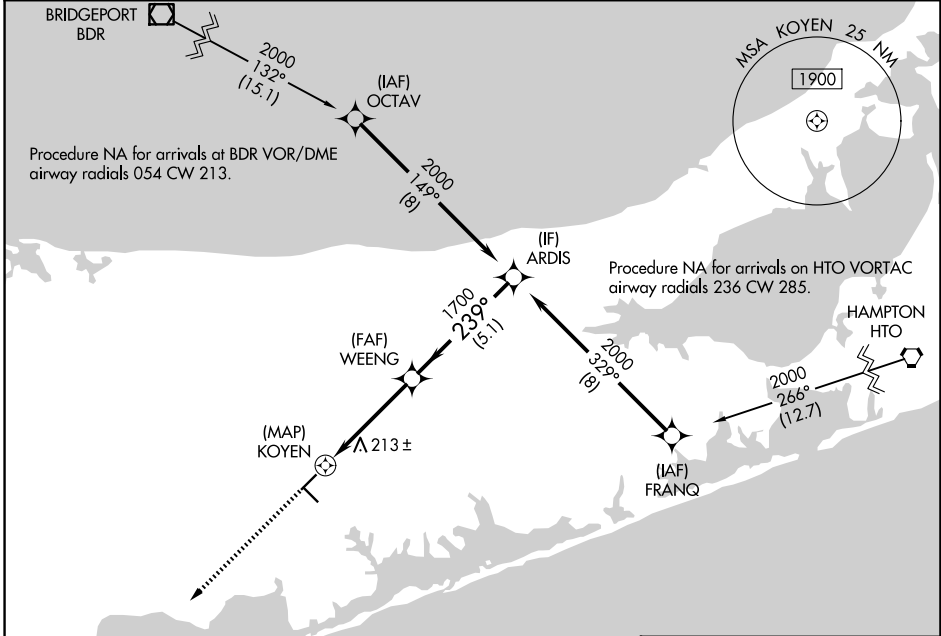

APP CRS 239°	Rwy Ldg TDZE Apt Elev	N/A N/A 81
------------------------	-----------------------------	---------------------------------------

RNAV (GPS)-A

BROOKHAVEN (HWV)

RNP APCH - GPS.	<p>▽ Rwy 6, 15 and 33 helicopter visibility reduction below 1 SM NA. ▲ Circling Rwy 6, 15, 33 NA at night. When local altimeter setting not received, use ISP altimeter setting and increase all MDAs 40 feet.</p>	<p>MISSED APPROACH: Climb to 2000 direct PIRCE and hold.</p>
ASOS 119.625		

NEW YORK APP CON 120.05 343.75	UNICOM 122.8 (CTAF) 0
--	---------------------------------

NE-2, 14 MAY 2026 to 11 JUN 2026

NE-2, 14 MAY 2026 to 11 JUN 2026

REIL Rwys 15, 24, and 33 0
MIRL Rwys 6-24 and 15-33 0