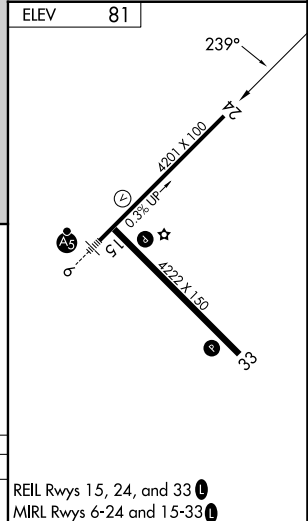

APP CRS 239°	Rwy Ldg TDZE Apt Elev	N/A N/A 81
------------------------	-----------------------------	---------------------------------------

RNAV (GPS)-A

BROOKHAVEN (HWV)

RNP APCH - GPS.	<p>▽ Rwy 6, 15 and 33 helicopter visibility reduction below 1 SM NA. ▲ Circling Rwy 6, 15, 33 NA at night. When local altimeter setting not received, use ISP altimeter setting and increase all MDAs 40 feet.</p>	<p>MISSED APPROACH: Climb to 2000 direct PIRCE and hold.</p>
ASOS 119.625		

NEW YORK APP CON 120.05 343.75	UNICOM 122.8 (CTAF) 0
--	---------------------------------

NE-2, 14 MAY 2026 to 11 JUN 2026

NE-2, 14 MAY 2026 to 11 JUN 2026

REIL Rwys 15, 24, and 33 0
MIRL Rwys 6-24 and 15-33 0