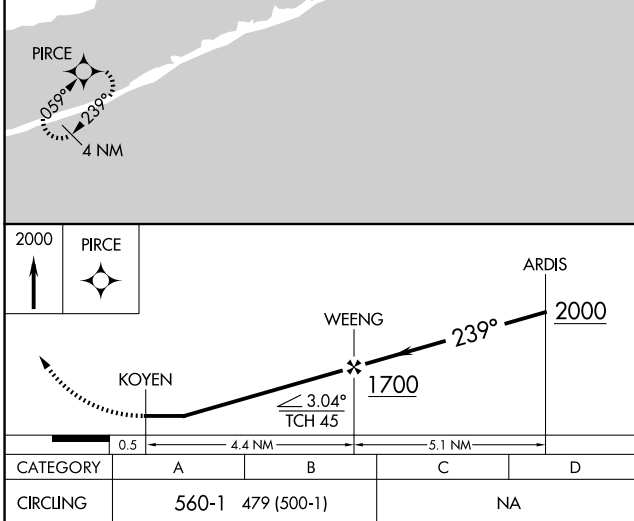

APP CRS 239°	Rwy Ldg TDZE Apt Elev	N/A N/A 81
------------------------	-----------------------------	---------------------------------------

RNAV (GPS)-A

BROOKHAVEN (HWV)

RNP APCH - GPS.	<p>▽ Rwy 6, 15 and 33 helicopter visibility reduction below 1 SM NA. ▲ Circling Rwy 6, 15, 33 NA at night. When local altimeter setting not received, use ISP altimeter setting and increase all MDAs 40 feet.</p>	<p>MISSED APPROACH: Climb to 2000 direct PIRCE and hold.</p>
ASOS 119.625		

NEW YORK APP CON 120.05 343.75	UNICOM 122.8 (CTAF) 0
--	---------------------------------

NE-2, 14 MAY 2026 to 11 JUN 2026

NE-2, 14 MAY 2026 to 11 JUN 2026

REIL Rwys 15, 24, and 33 0
MIRL Rwys 6-24 and 15-33 0