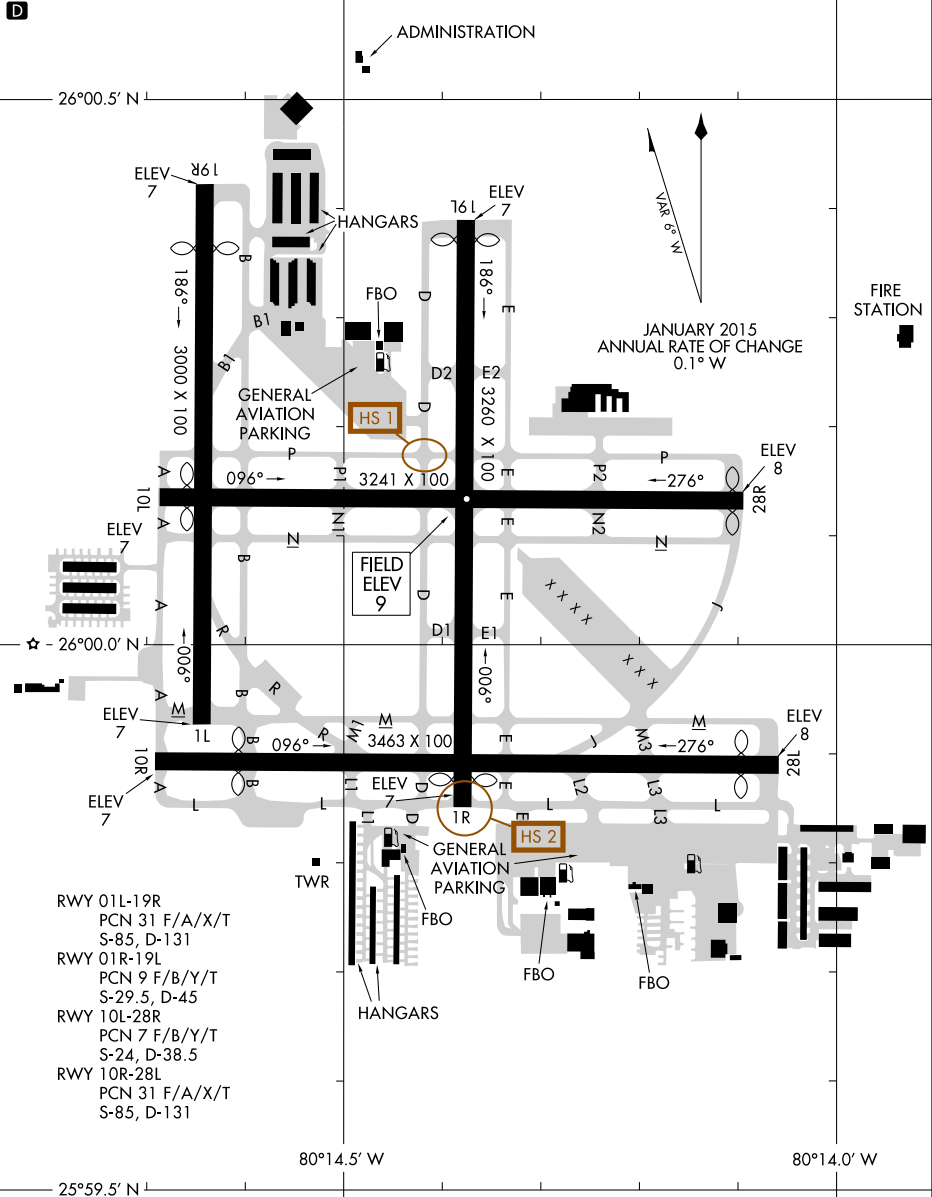

AIRPORT DIAGRAM

AL-5606 (FAA)

NORTH PERRY (HWO)
HOLLYWOOD, FLORIDA

ATIS
135.475
NORTH PERRY TOWER ★
132.1 254.3
GND CON
120.45 254.3

CAUTION: BE ALERT TO RUNWAY CROSSING CLEARANCES.
READBACK OF ALL RUNWAY HOLDING INSTRUCTIONS IS REQUIRED.

SE-3, 14 MAY 2026 to 11 JUN 2026

SE-3, 14 MAY 2026 to 11 JUN 2026

- RWY 01L-19R
PCN 31 F/A/X/T
S-85, D-131
- RWY 01R-19L
PCN 9 F/B/Y/T
S-29.5, D-45
- RWY 10L-28R
PCN 7 F/B/Y/T
S-24, D-38.5
- RWY 10R-28L
PCN 31 F/A/X/T
S-85, D-131

AIRPORT DIAGRAM

HOLLYWOOD, FLORIDA
NORTH PERRY (HWO)