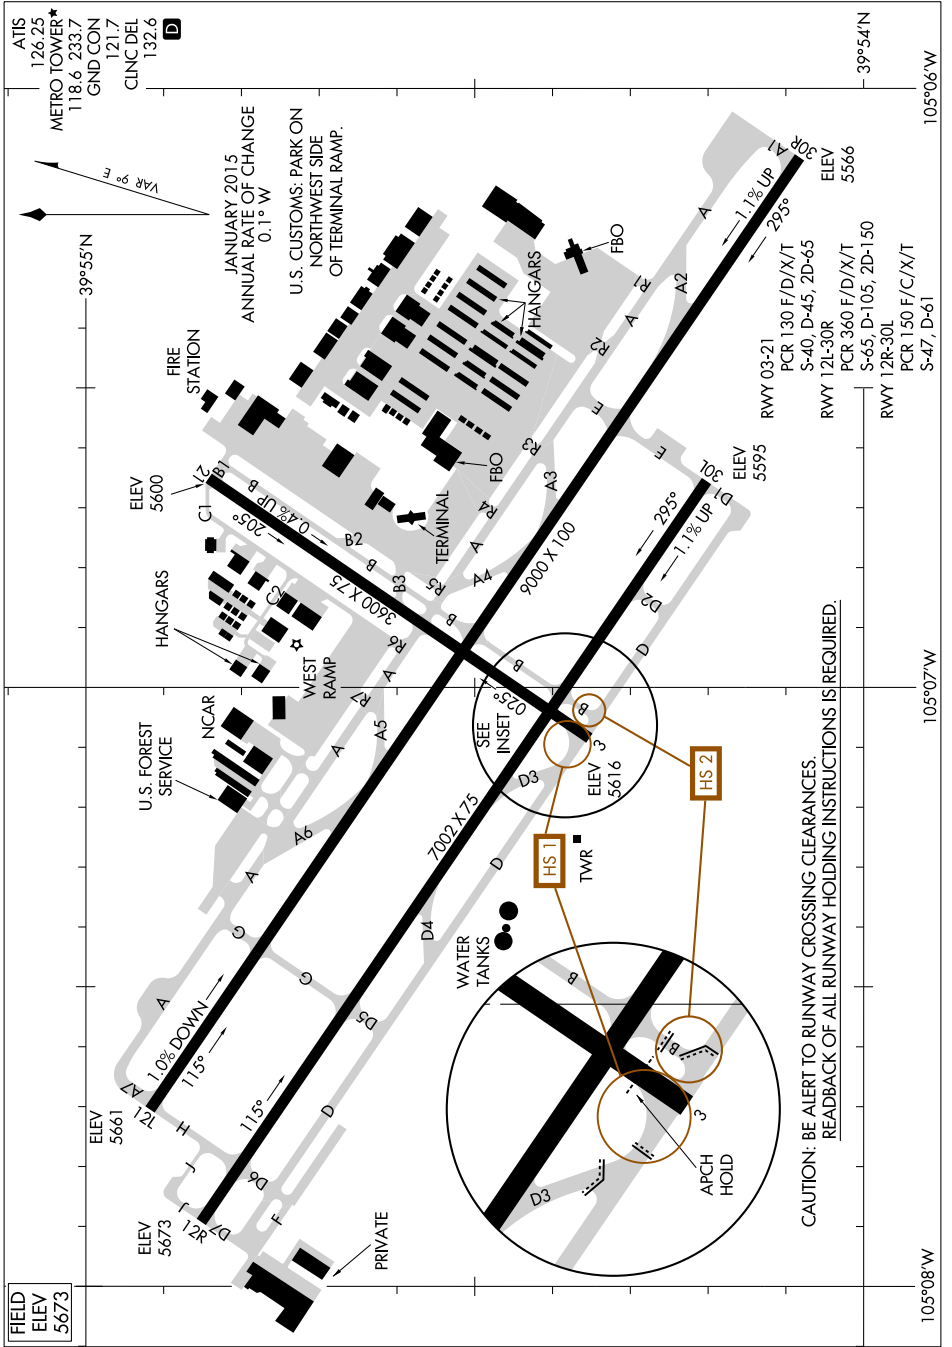

AIRPORT DIAGRAM

AL-5612 (FAA)

ROCKY MOUNTAIN METRO (BJC)

DENVER, COLORADO

SW-1, 14 MAY 2026 to 11 JUN 2026

SW-1, 14 MAY 2026 to 11 JUN 2026

AIRPORT DIAGRAM

DENVER, COLORADO

ROCKY MOUNTAIN METRO (BJC)