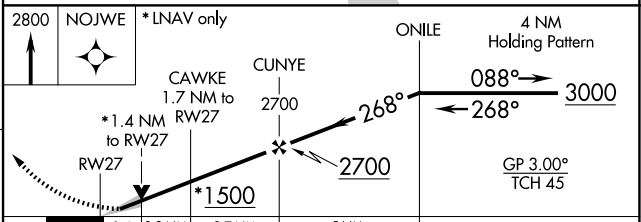

WAAS CH 72713 W27A	APP CRS 268°	Rwy Ldg TDZE Apt Elev	5100 925 926
--	------------------------	-----------------------------	---

RNAV (GPS) RWY 27

NORTHEAST OHIO RGNL (HZY)

▼ For uncompensated Baro-VNAV systems, LNAV/VNAV NA below -21°C (-5°F) or above 54°C (130°F). DME/DME RNP-0.3 NA.

MISSED APPROACH: Climb to 2800 direct NOJWE and hold.

ASOS 127.025	BUFFALO APP CON * 121.0	UNICOM 122.8 (CTAF)	123.3 0
------------------------	-----------------------------------	-------------------------------	-----------------------

ELEV 926	D	TDZE 925
----------	----------	----------

CATEGORY	A	B	C	D
LPV DA		1184-7/8	259 (300-7/8)	
LNAV/VNAV DA		1198-7/8	273 (300-7/8)	
LNAV MDA		1300-1	375 (400-1)	
CIRCLING	1340-1 414 (500-1)	1380-1 454 (500-1)	1500-1 1/2 574 (600-1 1/2)	1580-2 654 (700-2)