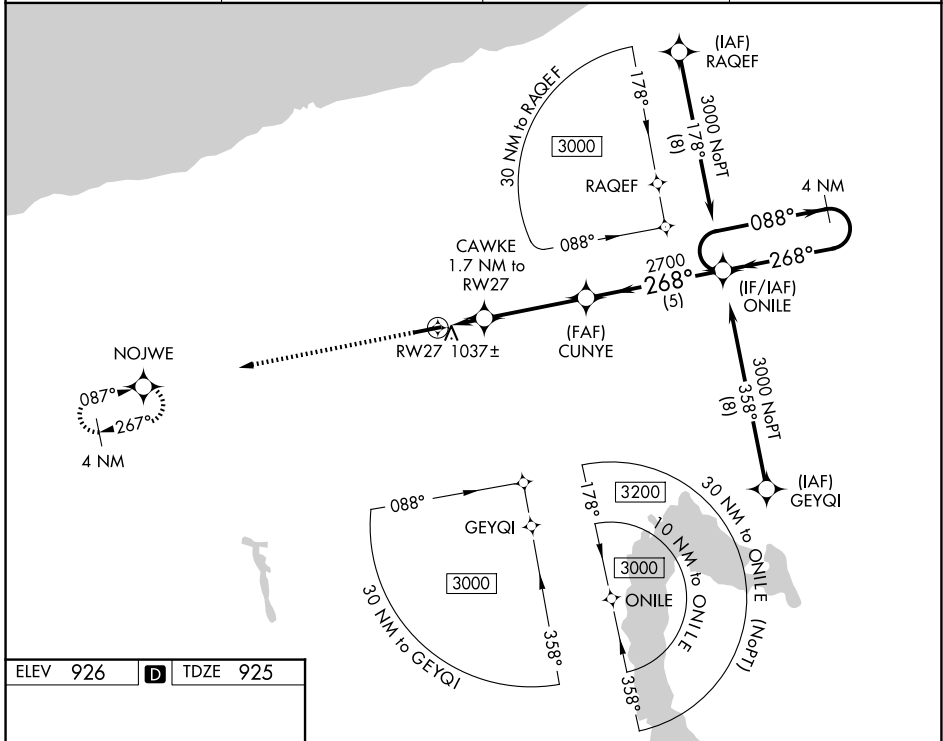

WAAS CH 72713 W27A	APP CRS 268°	Rwy Ldg TDZE Apt Elev	5100 925 926
--	------------------------	-----------------------------	---

RNAV (GPS) RWY 27

NORTHEAST OHIO RGNL (HZY)

▼ For uncompensated Baro-VNAV systems, LNAV/VNAV NA below -21°C (-5°F) or above 54°C (130°F). DME/DME RNP-0.3 NA.

MISSED APPROACH: Climb to 2800 direct NOJWE and hold.

ASOS 127.025	BUFFALO APP CON * 121.0	UNICOM 122.8 (CTAF)	123.3 0
------------------------	-----------------------------------	-------------------------------	-----------------------

ELEV 926	D	TDZE 925
----------	----------	----------

CATEGORY	A	B	C	D
LPV DA		1184-7/8	259 (300-7/8)	
LNAV/VNAV DA		1198-7/8	273 (300-7/8)	
LNAV MDA		1300-1	375 (400-1)	
CIRCLING	1340-1 414 (500-1)	1380-1 454 (500-1)	1500-1 1/2 574 (600-1 1/2)	1580-2 654 (700-2)