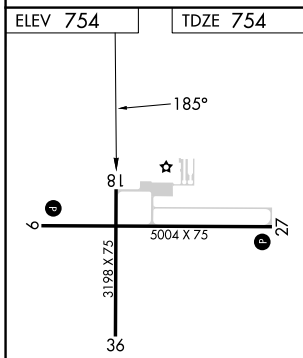

APP CRS 185°	Rwy Idg 3198
	TDZE 754
	Apt Elev 754

RNAV (GPS) RWY 18

GRATIOT COMMUNITY (A.MN)

RNP APCH.	MISSED APPROACH: Climbing right turn to 2800 direct OREYO WP and hold.
▼ ▲ NA	Procedure NA at night.

AWOS-3P 124.175	GREAT LAKES APP CON* 126.45 235.625	UNICOM 122.8 (CTAF) 0
---------------------------	---	---------------------------------

REIL Rwy 9 and 27 MIRL Rwy 9-27 and 18-36	CATEGORY	A	B	C	D
	LNAV MDA	1160-1	406 (500-1)	1160-1¼ 406 (500-1¼)	NA