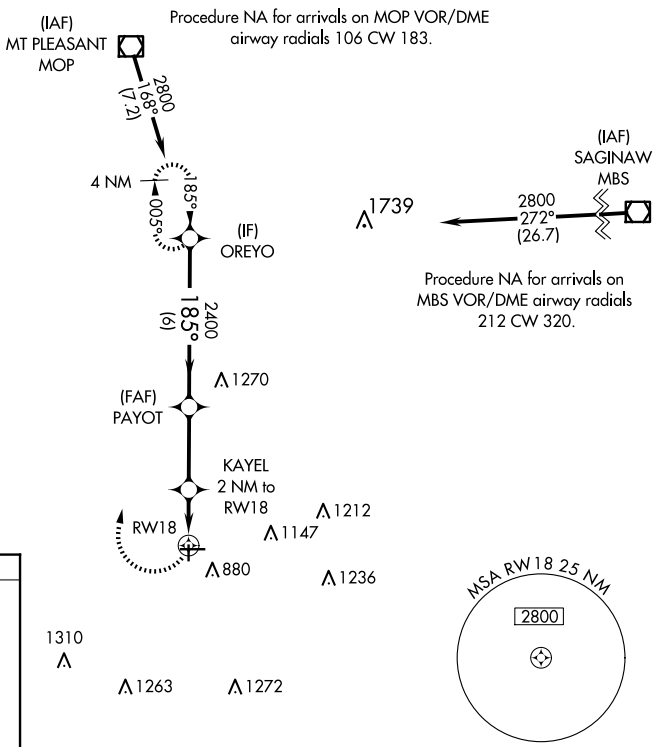

APP CRS 185°	Rwy Idg 3198
	TDZE 754
	Apt Elev 754

RNAV (GPS) RWY 18

GRATIOT COMMUNITY (A.MN)

RNP APCH.	MISSED APPROACH: Climbing right turn to 2800 direct OREYO WP and hold.
▼ ▲ NA	Procedure NA at night.

AWOS-3P 124.175	GREAT LAKES APP CON* 126.45 235.625	UNICOM 122.8 (CTAF) 0
---------------------------	---	---------------------------------

REIL Rwy 9 and 27 MIRL Rwy 9-27 and 18-36	CATEGORY	A	B	C	D
	LNAV MDA	1160-1	406 (500-1)	1160-1¼ 406 (500-1¼)	NA