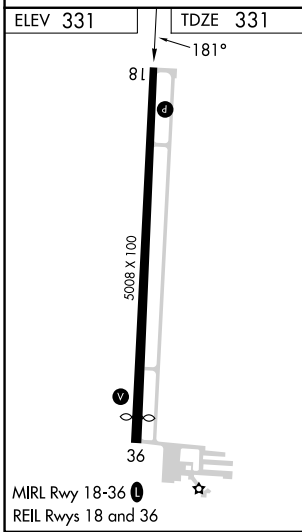

WAAS CH 97499 W18A	APP CRS 181°	Rwy Ldg TDZE Apt Elev	5008 331 331
--	------------------------	-----------------------------	---

RNAV (GPS) RWY 18

POPLAR BLUFF RGNL BUSINESS (POI^F)

RNP APCH - GPS.	MISSED APPROACH: Climb to 2900 direct EKRU ^F and hold.
-----------------	---

ASOS 124.225	MEMPHIS CENTER 120.075 289.4	UNICOM 123.0 (CTAF) 0
------------------------	--	---------------------------------

CATEGORY	A	B	C	D
LPV DA	634-7/8		303 (400-7/8)	
LNAV/VNAV DA	768-1 1/4		437 (500-1 1/4)	
LNAV MDA	800-1 469 (500-1)		800-1 3/8 469 (500-1 3/8)	
CIRCLING	840-1 509 (600-1)	920-1 589 (600-1)	920-1 1/2 589 (600-1 1/2)	980-2 649 (700-2)