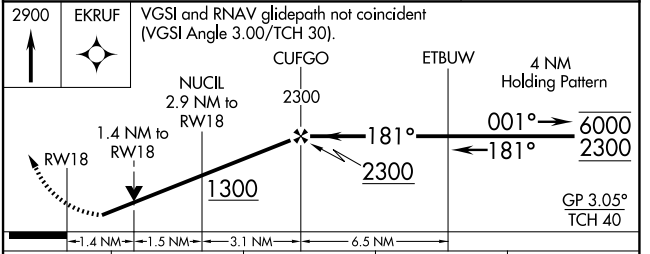

WAAS CH 97499 W18A	APP CRS 181°	Rwy Ldg TDZE Apt Elev	5008 331 331
--	------------------------	-----------------------------	---

RNAV (GPS) RWY 18

POPLAR BLUFF RGNL BUSINESS (POI^F)

RNP APCH - GPS.	MISSED APPROACH: Climb to 2900 direct EKRU ^F and hold.
-----------------	---

ASOS 124.225	MEMPHIS CENTER 120.075 289.4	UNICOM 123.0 (CTAF) 0
------------------------	--	---------------------------------

CATEGORY	A	B	C	D
LPV DA	634-7/8		303 (400-7/8)	
LNAV/VNAV DA	768-1 1/4		437 (500-1 1/4)	
LNAV MDA	800-1 469 (500-1)		800-1 3/8 469 (500-1 3/8)	
CIRCLING	840-1 509 (600-1)	920-1 589 (600-1)	920-1 1/2 589 (600-1 1/2)	980-2 649 (700-2)