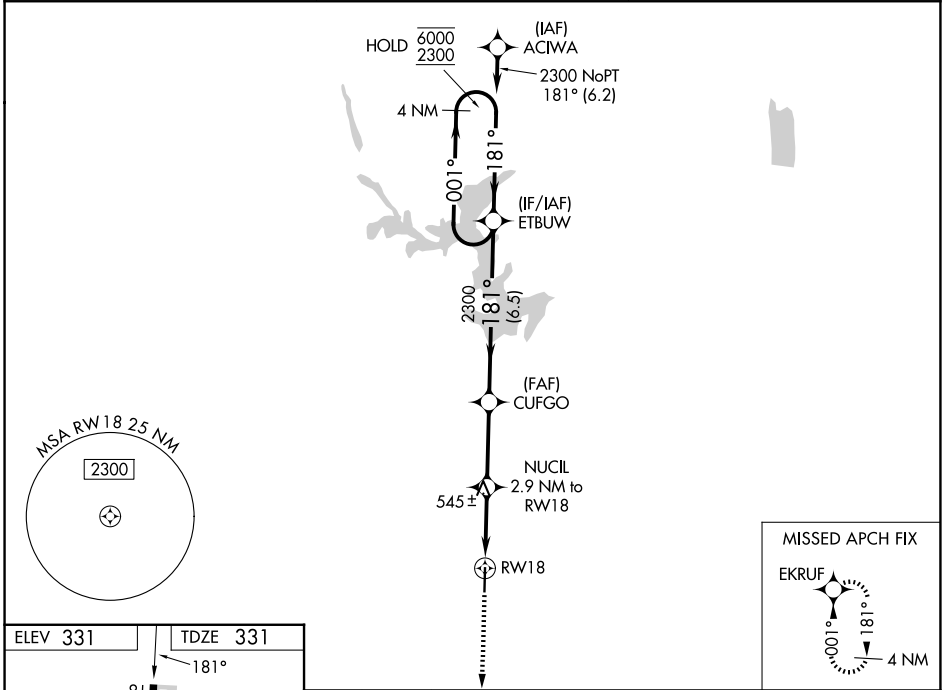

WAAS CH 97499 W18A	APP CRS 181°	Rwy Ldg TDZE Apt Elev	5008 331 331
--	------------------------	-----------------------------	---

RNAV (GPS) RWY 18

POPLAR BLUFF RGNL BUSINESS (POI^F)

RNP APCH - GPS.	MISSED APPROACH: Climb to 2900 direct EKRU ^F and hold.
-----------------	---

ASOS 124.225	MEMPHIS CENTER 120.075 289.4	UNICOM 123.0 (CTAF) 0
------------------------	--	---------------------------------

CATEGORY	A	B	C	D
LPV DA	634-7/8		303 (400-7/8)	
LNAV/VNAV DA	768-1 1/4		437 (500-1 1/4)	
LNAV MDA	800-1 469 (500-1)		800-1 3/8 469 (500-1 3/8)	
CIRCLING	840-1 509 (600-1)	920-1 589 (600-1)	920-1 1/2 589 (600-1 1/2)	980-2 649 (700-2)

NC-3, 14 MAY 2026 to 11 JUN 2026

NC-3, 14 MAY 2026 to 11 JUN 2026