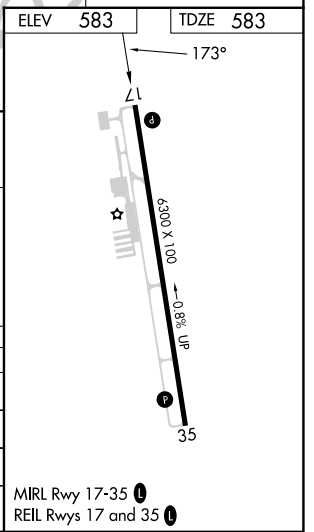

RNAV (GPS) RWY 17

MUSIC CITY EXEC (XNX)

| | | | |
|--------------------------|---|---|----------------------------------|
| RNP APCH. | | MISSED APPROACH: Climb to 3000 direct OPCIL and hold. | |
| AWOS-3 132.725 | NASHVILLE APP CON 118.4 360.7 | GCO 135.075 | UNICOM 123.05 (CTAF) 0 |