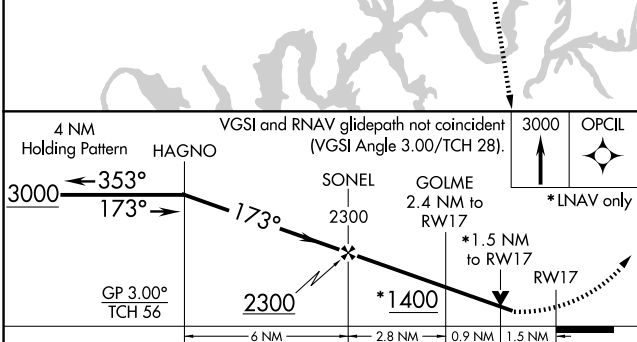

RNAV (GPS) RWY 17

MUSIC CITY EXEC (XNX)

| | | | |
|--------------------------|---|---|----------------------------------|
| RNP APCH. | | MISSED APPROACH: Climb to 3000 direct OPCIL and hold. | |
| AWOS-3 132.725 | NASHVILLE APP CON 118.4 360.7 | GCO 135.075 | UNICOM 123.05 (CTAF) 0 |