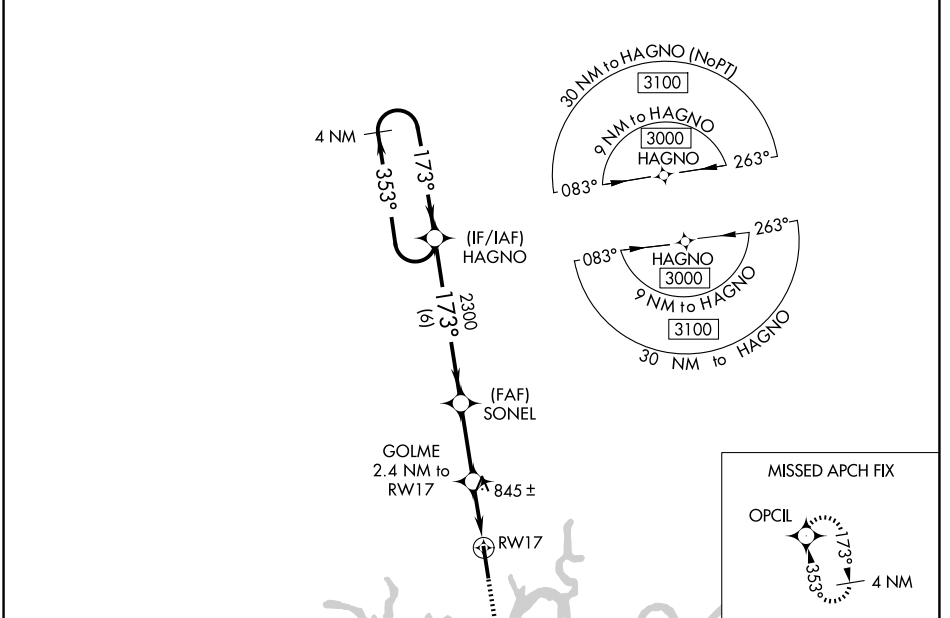

RNAV (GPS) RWY 17

MUSIC CITY EXEC (XNX)

| | | | |
|--------------------------|---|---|----------------------------------|
| RNP APCH. | | MISSED APPROACH: Climb to 3000 direct OPCIL and hold. | |
| AWOS-3 132.725 | NASHVILLE APP CON 118.4 360.7 | GCO 135.075 | UNICOM 123.05 (CTAF) 0 |

SE-1, 14 MAY 2026 to 11 JUN 2026

SE-1, 14 MAY 2026 to 11 JUN 2026