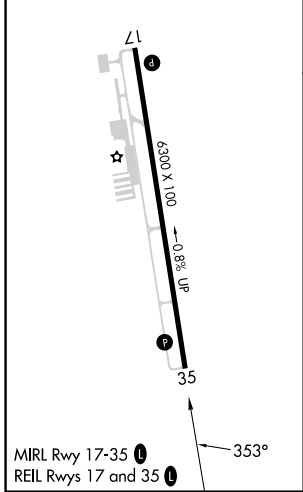

WAAS CH 65627 W35A	APP CRS 353°	Rwy Ldg TDZE Apt Elev	6300 555 583
--	------------------------	-----------------------------	---

RNAV (GPS) RWY 35

MUSIC CITY EXEC (X.N.X)

RNP APCH.			MISSED APPROACH: Climb to 3000 direct HAGNO and hold.
AWOS-3 132.725	NASHVILLE APP CON 118.4 360.7	GCO 135.075	UNICOM 123.05 (CTAF) 0

ELEV 583	TDZE 555
----------	----------

CATEGORY	A	B	C	D
LPV DA		805-3/4	250 (300-3/4)	
LNAV/VNAV DA		829-7/8	274 (300-7/8)	
LNAV MDA		920-1	365 (400-1)	
CIRCLING	1100-1	1120-1	1240-1 3/4	1280-2 1/4
	517 (600-1)	537 (600-1)	657 (700-1 3/4)	697 (700-2 1/4)