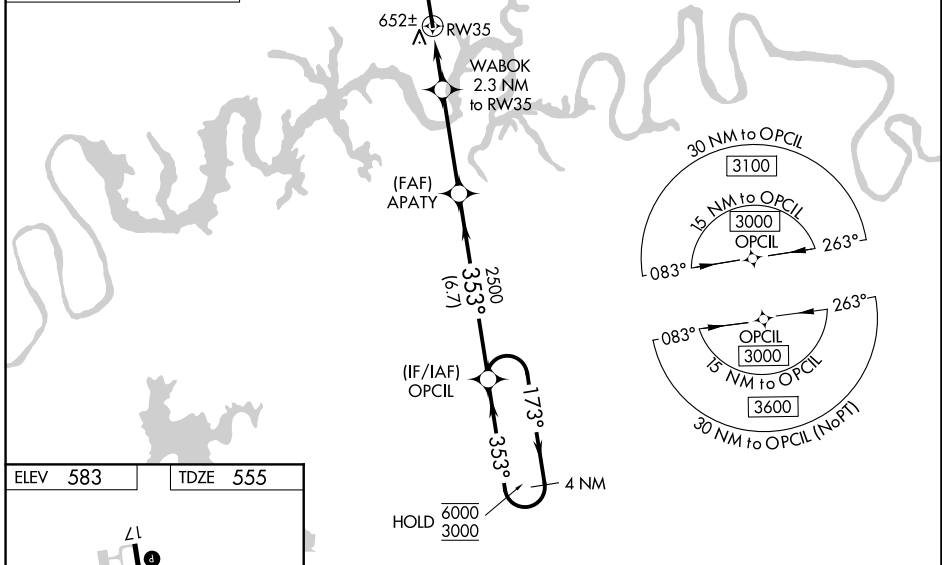

WAAS CH 65627 W35A	APP CRS 353°	Rwy Ldg TDZE Apt Elev	6300 555 583
--	------------------------	-----------------------------	---

RNAV (GPS) RWY 35

MUSIC CITY EXEC (X.N.X)

RNP APCH.			MISSED APPROACH: Climb to 3000 direct HAGNO and hold.
AWOS-3 132.725	NASHVILLE APP CON 118.4 360.7	GCO 135.075	UNICOM 123.05 (CTAF) 0

ELEV 583	TDZE 555
----------	----------

CATEGORY	A	B	C	D
LPV DA		805-3/4	250 (300-3/4)	
LNAV/VNAV DA		829-7/8	274 (300-7/8)	
LNAV MDA		920-1	365 (400-1)	
CIRCLING	1100-1	1120-1	1240-1 3/4	1280-2 1/4
	517 (600-1)	537 (600-1)	657 (700-1 3/4)	697 (700-2 1/4)

SE-1, 14 MAY 2026 to 11 JUN 2026

SE-1, 14 MAY 2026 to 11 JUN 2026