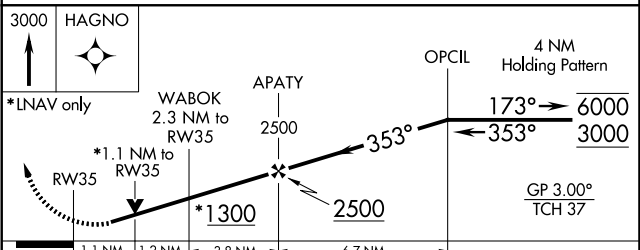

WAAS CH 65627 W35A	APP CRS 353°	Rwy Ldg TDZE Apt Elev	6300 555 583
--	------------------------	-----------------------------	---

RNAV (GPS) RWY 35

MUSIC CITY EXEC (X.N.X)

RNP APCH.			MISSED APPROACH: Climb to 3000 direct HAGNO and hold.
AWOS-3 132.725	NASHVILLE APP CON 118.4 360.7	GCO 135.075	UNICOM 123.05 (CTAF) 0

ELEV 583	TDZE 555
----------	----------

CATEGORY	A	B	C	D
LPV DA		805-3/4	250 (300-3/4)	
LNAV/VNAV DA		829-7/8	274 (300-7/8)	
LNAV MDA		920-1	365 (400-1)	
CIRCLING	1100-1	1120-1	1240-1 3/4	1280-2 1/4
	517 (600-1)	537 (600-1)	657 (700-1 3/4)	697 (700-2 1/4)