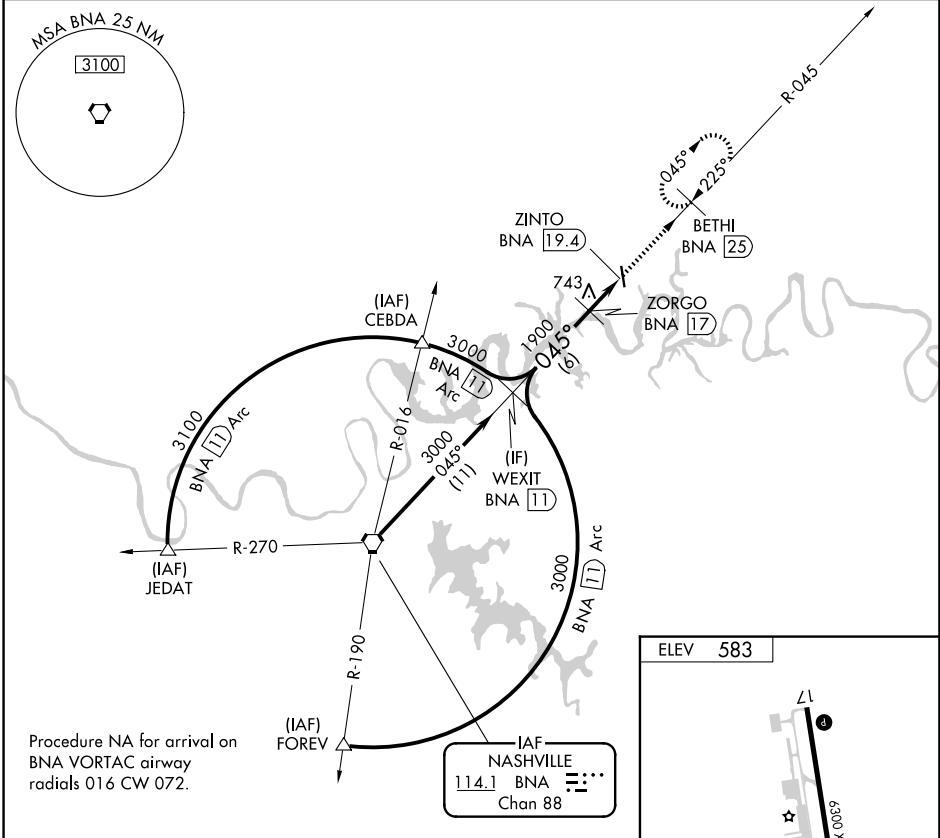

VORTAC BNA 114.1 Chan 88	APP CRS 045°	Rwy Ldg TDZE Apt Elev 583	N/A N/A 583
--	------------------------	--	--

VOR-A
MUSIC CITY EXEC (X.N.X)

DME required.		MISSED APPROACH: Climb to 3000 on BNA VORTAC R-045 to BETHI/25 DME and hold, continue climb-in-hold to 3000.	
AWOS-3 132.725	NASHVILLE APP CON 118.4 360.7	GCO 135.075	UNICOM 123.05 (CTAF) 0

CATEGORY	A	B	C	D
CIRCLING	1100-1 517 (600-1)	1120-1 537 (600-1)	1240-1¾ 657 (700-1¾)	1280-2¼ 697 (700-2¼)

MIRL Rwy 17-35 **0**
REIL Rwy 17 and 35 **0**

SE-1, 14 MAY 2026 to 11 JUN 2026

SE-1, 14 MAY 2026 to 11 JUN 2026