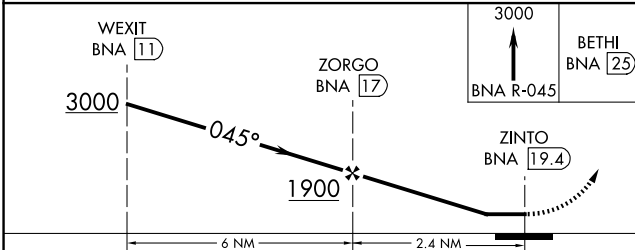

VORTAC BNA 114.1 Chan 88	APP CRS 045°	Rwy Ldg TDZE Apt Elev 583	N/A N/A 583
--	------------------------	--	--

VOR-A
MUSIC CITY EXEC (X.N.X)

DME required.		MISSED APPROACH: Climb to 3000 on BNA VORTAC R-045 to BETHI/25 DME and hold, continue climb-in-hold to 3000.	
AWOS-3 132.725	NASHVILLE APP CON 118.4 360.7	GCO 135.075	UNICOM 123.05 (CTAF) 0

CATEGORY	A	B	C	D
CIRCLING	1100-1 517 (600-1)	1120-1 537 (600-1)	1240-1¾ 657 (700-1¾)	1280-2¼ 697 (700-2¼)

MIRL Rwy 17-35 **0**
REIL Rwy 17 and 35 **0**

SE-1, 14 MAY 2026 to 11 JUN 2026

SE-1, 14 MAY 2026 to 11 JUN 2026