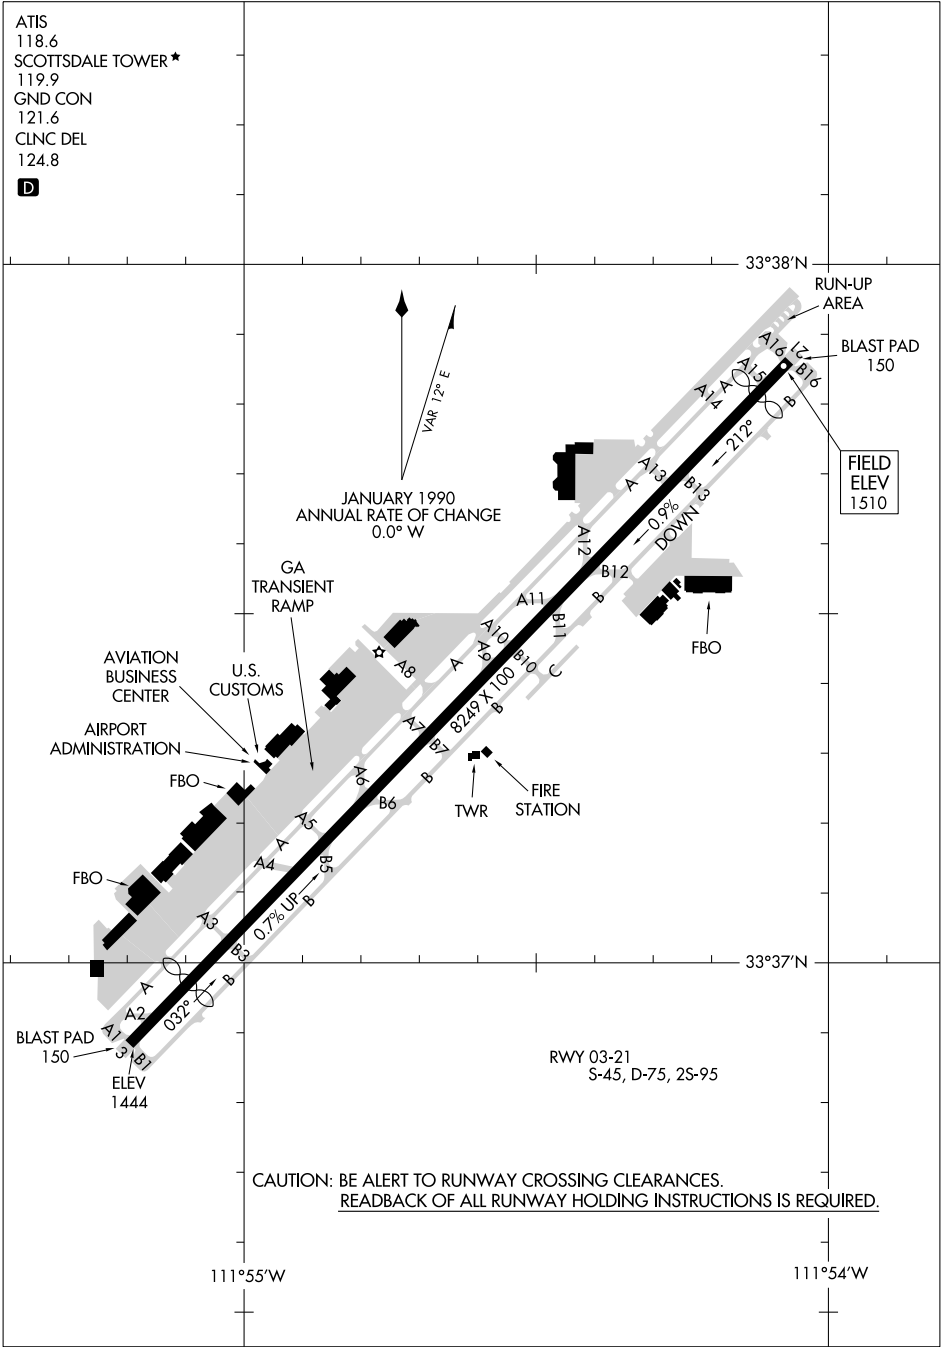

AIRPORT DIAGRAM

AL-5651 (FAA)

SCOTTSDALE (SDL)
SCOTTSDALE, ARIZONA

ATIS
 118.6
 SCOTTSDALE TOWER ★
 119.9
 GND CON
 121.6
 CLNC DEL
 124.8

D

SW-4, 14 MAY 2026 to 11 JUN 2026

SW-4, 14 MAY 2026 to 11 JUN 2026

CAUTION: BE ALERT TO RUNWAY CROSSING CLEARANCES.
READEBACK OF ALL RUNWAY HOLDING INSTRUCTIONS IS REQUIRED.

AIRPORT DIAGRAM

SCOTTSDALE, ARIZONA
SCOTTSDALE (SDL)