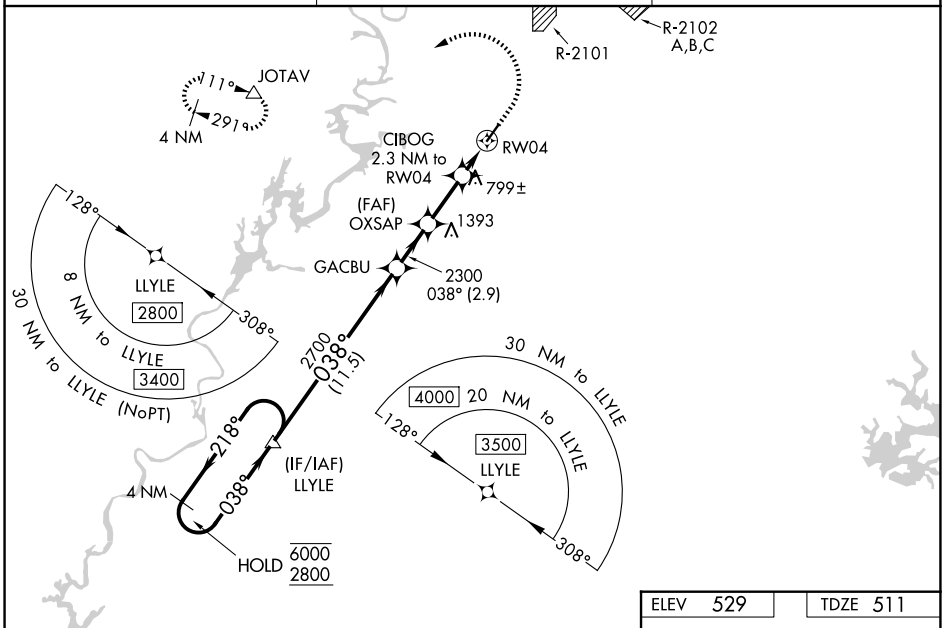

WAAS CH 61008 W04A	APP CRS 038°	Rwy Ldg 6032 TDZE 511 Apt Elev 529
--	------------------------	---

RNAV (GPS) RWY 4

TALLADEGA MUNI (ASN)

RNP APCH - GPS.

⚠ For uncompensated Baro-VNAV systems, LNAV/VNAV NA below -16°C or above 54°C.

MISSED APPROACH: Climb to 1300 then climbing left turn to 3700 direct JOTAV and hold, continue climb-in-hold to 3700.

AWOS-3PT
118.425

BIRMINGHAM APP CON
132.15 285.45

UNICOM
122.8 (CTAF) 0

SE-4, 14 MAY 2026 to 11 JUN 2026

SE-4, 14 MAY 2026 to 11 JUN 2026

ELEV 529	TDZE 511
-----------------	-----------------

CATEGORY	A	B	C	D
LPV DA		711- ³ / ₄	200 (200- ³ / ₄)	
LNAV/VNAV DA		884-1	373 (400-1)	
LNAV MDA	1060-1	549 (600-1)	1060-1 ⁵ / ₈	549 (600-1 ⁵ / ₈)
CIRCLING	1140-1 611 (700-1)	1180-1 651 (700-1)	1380-2 ¹ / ₂ 851 (900-2 ¹ / ₂)	1500-3 971 (1000-3)