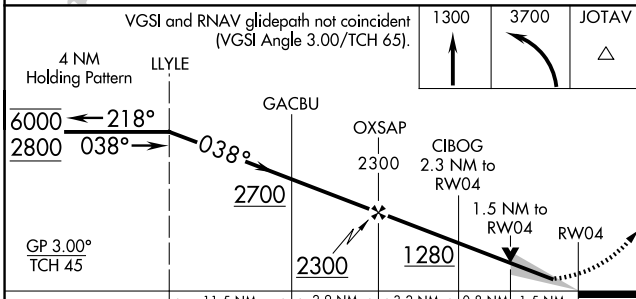

WAAS CH 61008 W04A	APP CRS 038°	Rwy Ldg 6032 TDZE 511 Apt Elev 529
--	------------------------	---

RNAV (GPS) RWY 4

TALLADEGA MUNI (ASN)

RNP APCH - GPS.

⚠ For uncompensated Baro-VNAV systems, LNAV/VNAV NA below -16°C or above 54°C.

MISSED APPROACH: Climb to 1300 then climbing left turn to 3700 direct JOTAV and hold, continue climb-in-hold to 3700.

AWOS-3PT
118.425

BIRMINGHAM APP CON
132.15 285.45

UNICOM
122.8 (CTAF) 0

SE-4, 14 MAY 2026 to 11 JUN 2026

SE-4, 14 MAY 2026 to 11 JUN 2026

ELEV 529	TDZE 511
-----------------	-----------------

CATEGORY	A	B	C	D
LPV DA		711- ³ / ₄	200 (200- ³ / ₄)	
LNAV/VNAV DA		884-1	373 (400-1)	
LNAV MDA	1060-1	549 (600-1)	1060-1 ⁵ / ₈	549 (600-1 ⁵ / ₈)
CIRCLING	1140-1 611 (700-1)	1180-1 651 (700-1)	1380-2 ¹ / ₂ 851 (900-2 ¹ / ₂)	1500-3 971 (1000-3)