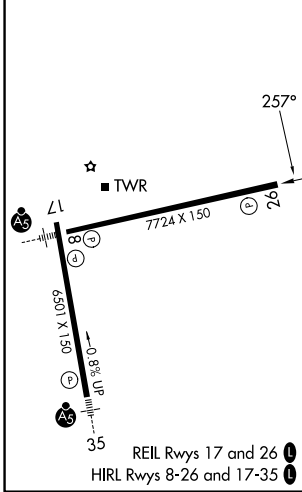

EC-3, 14 MAY 2026 to 11 JUN 2026

EC-3, 14 MAY 2026 to 11 JUN 2026