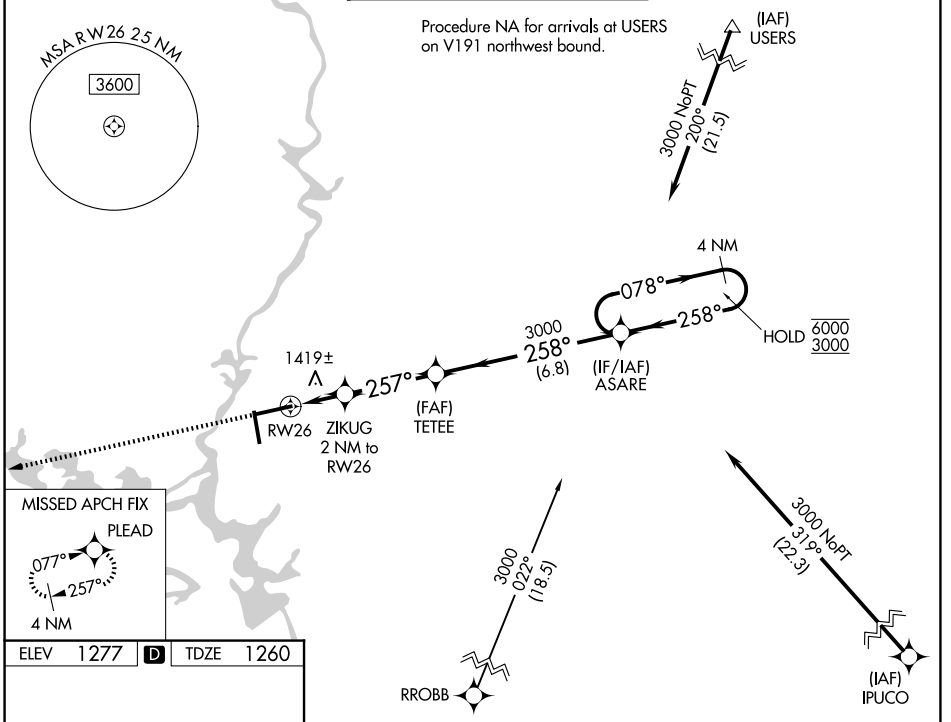

WAAS CH 58220 W26A	APP CRS 257°	Rwy Ldg TDZE 1260 Apt Elev 1277

RNAV (GPS) RWY 26

CENTRAL WISCONSIN (CWA)

RNP APCH - GPS.	MISSED APPROACH: Climb to 3000 direct PLEAD and hold.
For uncompensated Baro-VNAV systems LNAV/VNAV NA below -17°C or above 54°C.	

ATIS 127.45	MINNEAPOLIS CENTER 124.4 317.7	CWA TOWER* 119.75 (CTAF) 0 360.7	GND CON 121.9 360.7	UNICOM 122.95

ELEV 1277	D	TDZE 1260