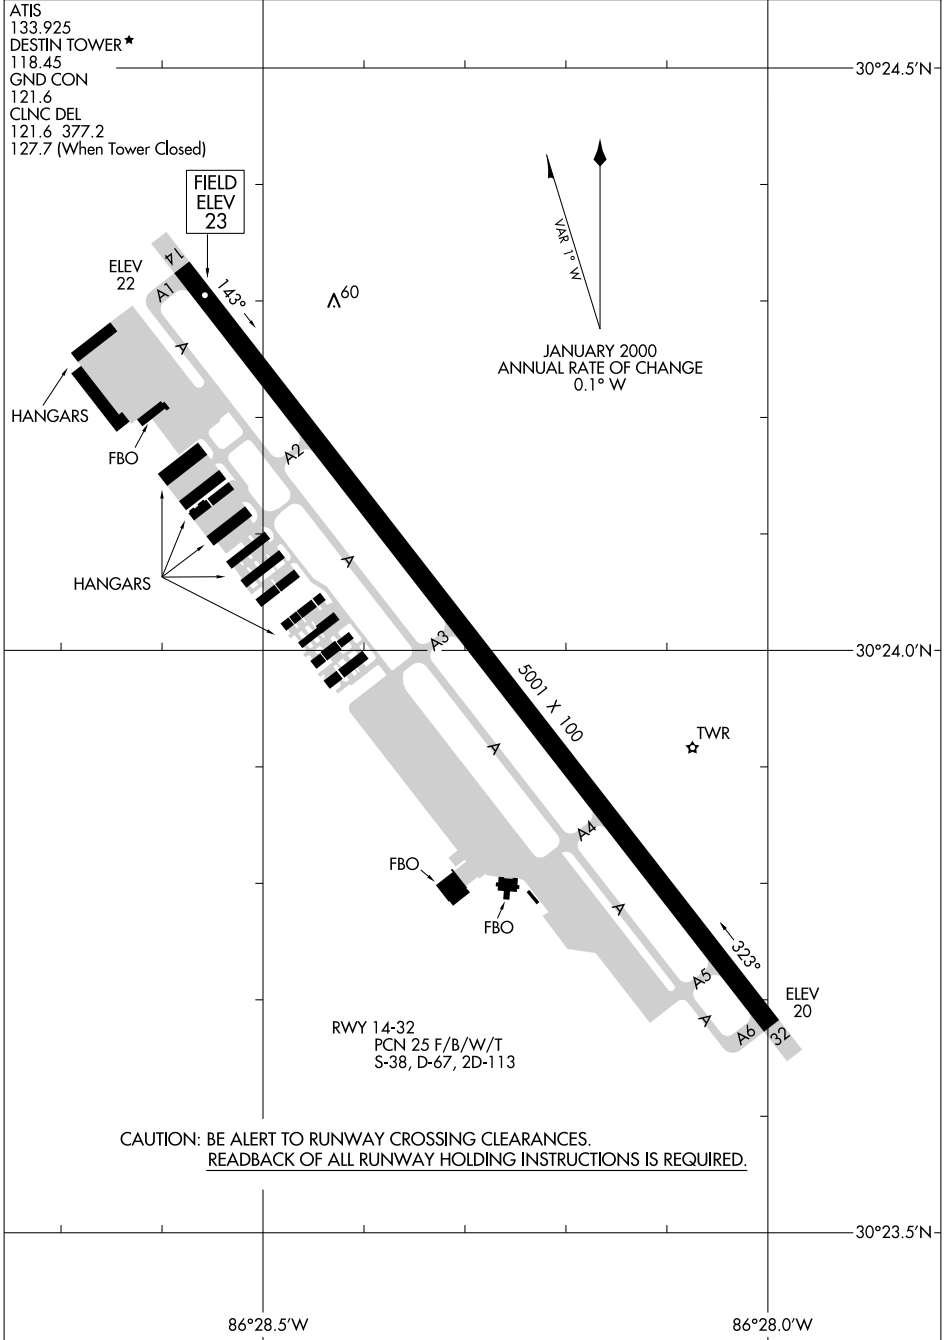

26134

AIRPORT DIAGRAM

AL-5680 (FAA)

DESTIN EXEC (DTS)
DESTIN, FLORIDA

SE-3, 14 MAY 2026 to 11 JUN 2026

SE-3, 14 MAY 2026 to 11 JUN 2026

AIRPORT DIAGRAM

26134

DESTIN, FLORIDA
DESTIN EXEC (DTS)