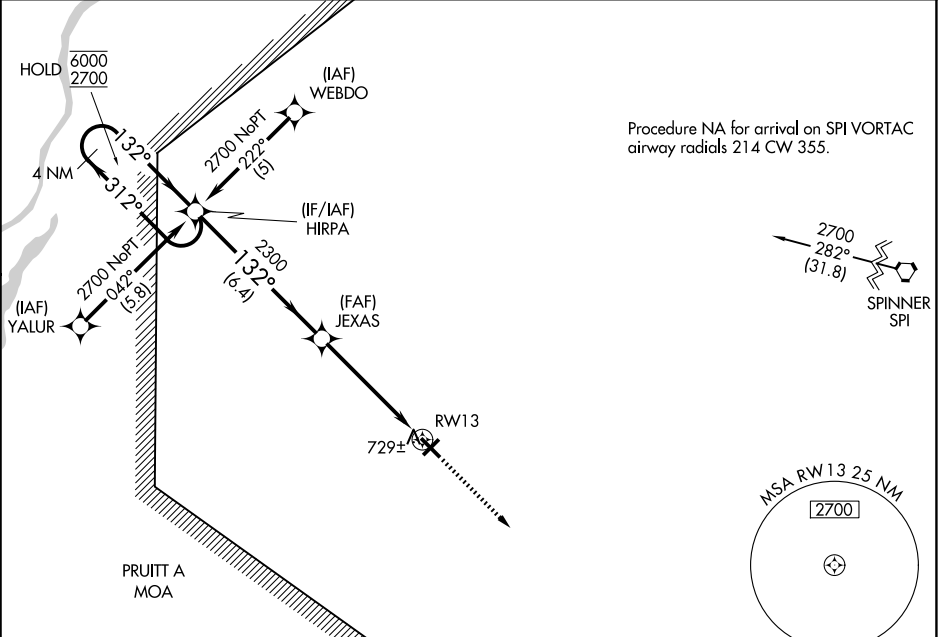

APP CRS	Rwy Ldg	5000
132°	TDZE	622
	Apt Elev	624

RNAV (GPS) RWY 13

JACKSONVILLE MUNI (IJX)

RNP APCH - GPS.		MISSED APPROACH: Climb to 2700 direct JARKA and hold.	
-----------------	--	---	--

AWOS-3PT 120.525	SAINT LOUIS APP CON 126.15 323.0	CLNC DEL 118.45	UNICOM 122.8 (CTAF) 0
----------------------------	--	---------------------------	--

Procedure NA for arrival on SPI VORTAC airway radials 214 CW 355.

EC-3, 14 MAY 2026 to 11 JUN 2026

EC-3, 14 MAY 2026 to 11 JUN 2026