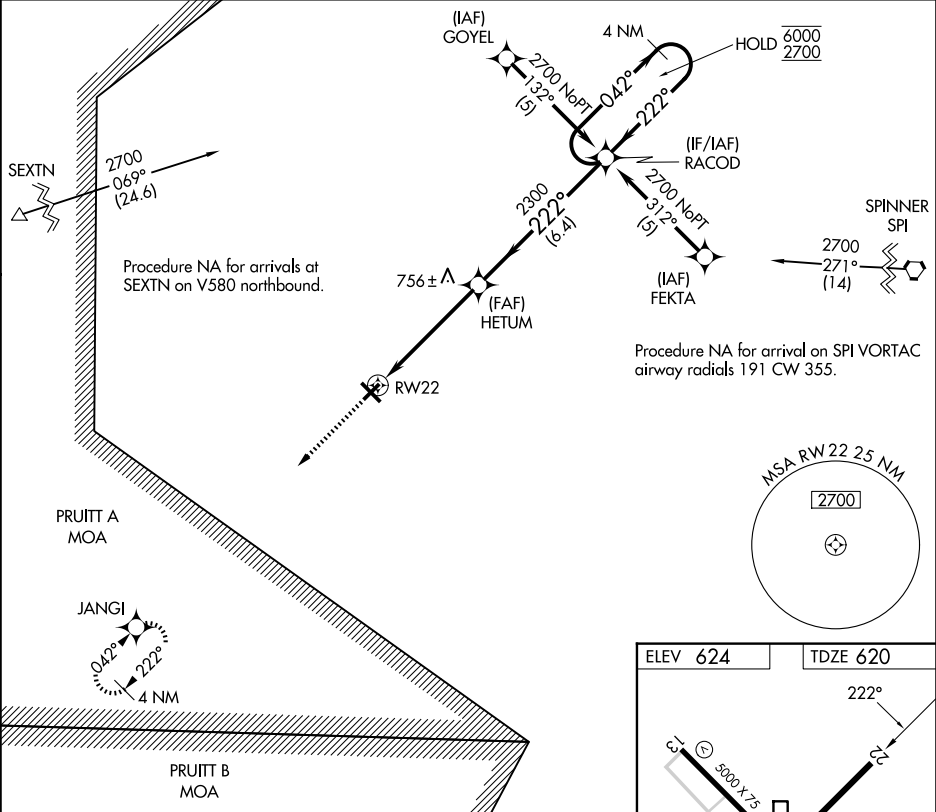

APP CRS	Rwy Ldg	4001
222°	TDZE	620
	Apt Elev	624

RNAV (GPS) RWY 22

JACKSONVILLE MUNI (IJX)

RNP APCH - GPS.

⚠ Rwy 22 helicopter visibility reduction below 3/4 SM NA.

MISSED APPROACH: Climb to 2700 direct JANGI and hold.

AWOS-3PT 120.525	SAINT LOUIS APP CON 126.15 323.0	CLNC DEL 118.45	UNICOM 122.8 (CTAF) 0
----------------------------	--	---------------------------	---------------------------------

CATEGORY	A	B	C	D
RNAV MDA	1020-1	400 (400-1)	1020-1 1/8	400 (400-1 1/8)
CIRCLING	1040-1 416 (500-1)	1080-1 456 (500-1)	1280-1 1/4 656 (700-1 1/4)	1360-2 1/4 736 (800-2 1/4)

REIL Rwy 13, 22 and 31 0

MIRL Rwy 4-22 and 13-31 0

EC-3, 14 MAY 2026 to 11 JUN 2026

EC-3, 14 MAY 2026 to 11 JUN 2026