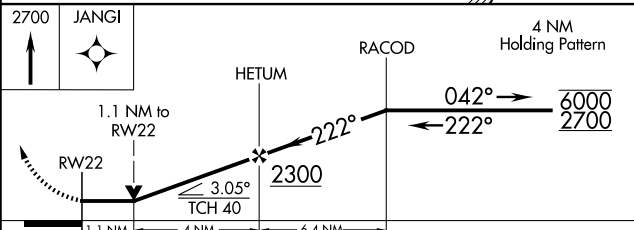

APP CRS	Rwy Ldg	4001
222°	TDZE	620
	Apt Elev	624

RNAV (GPS) RWY 22

JACKSONVILLE MUNI (IJX)

RNP APCH - GPS.

⚠ Rwy 22 helicopter visibility reduction below 3/4 SM NA.

MISSED APPROACH: Climb to 2700 direct JANGI and hold.

AWOS-3PT 120.525	SAINT LOUIS APP CON 126.15 323.0	CLNC DEL 118.45	UNICOM 122.8 (CTAF) 0
----------------------------	--	---------------------------	---------------------------------

CATEGORY	A	B	C	D
RNAV MDA	1020-1	400 (400-1)	1020-1 1/8	400 (400-1 1/8)
CIRCLING	1040-1 416 (500-1)	1080-1 456 (500-1)	1280-1 1/4 656 (700-1 1/4)	1360-2 1/4 736 (800-2 1/4)