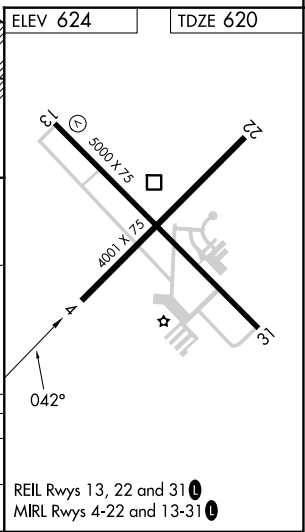

APP CRS	Rwy Ldg	4001
042°	TDZE	620
	Apt Elev	624

RNAV (GPS) RWY 4

JACKSONVILLE MUNI (IJX)

RNP APCH.

▼
▲ Rwy 4 helicopter visibility reduction below ¾ SM NA.

MISSED APPROACH: Climb to 2700 direct RACOD and hold.

CATEGORY	A	B	C	D
LNAV MDA	1220-1	600 (600-1)	1220-1¾	600 (600-1¾)
CIRCLING	1220-1	596 (600-1)	1280-1¾ 656 (700-1¾)	1360-2¼ 736 (800-2¼)

EC-3, 14 MAY 2026 to 11 JUN 2026

EC-3, 14 MAY 2026 to 11 JUN 2026