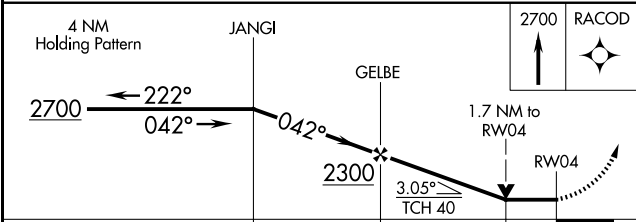

APP CRS	Rwy Ldg	4001
042°	TDZE	620
	Apt Elev	624

RNAV (GPS) RWY 4

JACKSONVILLE MUNI (IJX)

RNP APCH.

▼
▲ Rwy 4 helicopter visibility reduction below ¾ SM NA.

MISSED APPROACH: Climb to 2700 direct RACOD and hold.

CATEGORY	A	B	C	D
LNAV MDA	1220-1	600 (600-1)	1220-1¾	600 (600-1¾)
CIRCLING	1220-1	596 (600-1)	1280-1¾ 656 (700-1¾)	1360-2¼ 736 (800-2¼)

EC-3, 14 MAY 2026 to 11 JUN 2026

EC-3, 14 MAY 2026 to 11 JUN 2026