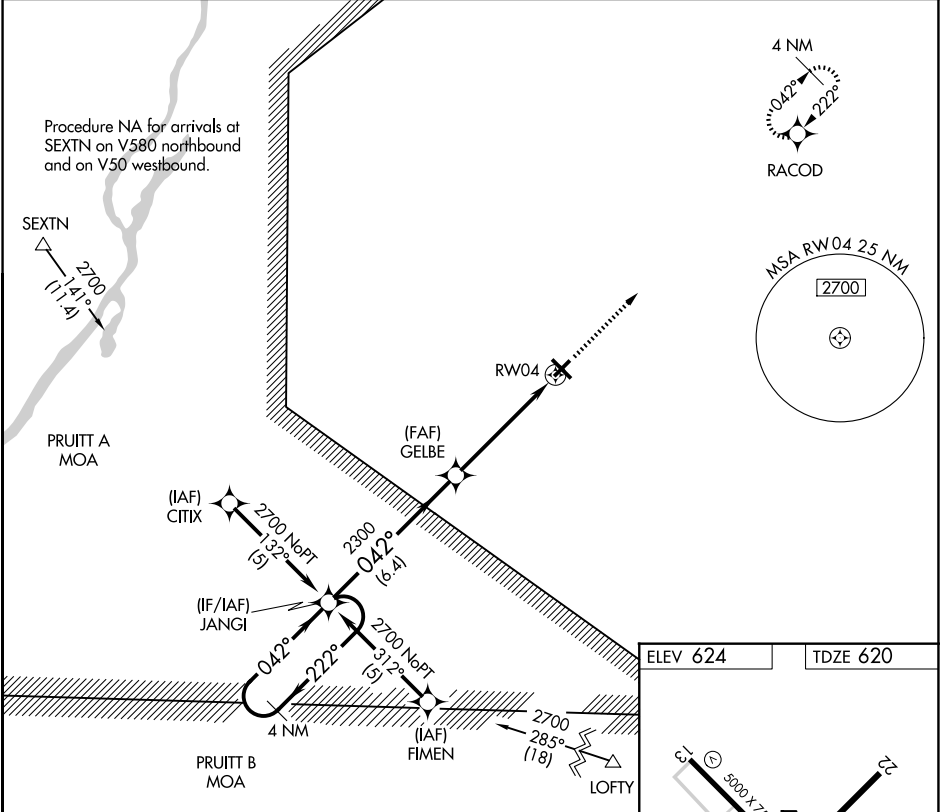

APP CRS	Rwy Ldg	4001
042°	TDZE	620
	Apt Elev	624

RNAV (GPS) RWY 4

JACKSONVILLE MUNI (IJX)

RNP APCH.

▼
▲ Rwy 4 helicopter visibility reduction below ¾ SM NA.

MISSED APPROACH: Climb to 2700 direct RACOD and hold.

AWOS-3PT 120.525	SAINT LOUIS APP CON 126.15 323.0	CLNC DEL 118.45	UNICOM 122.8 (CTAF) 0
----------------------------	--------------------------------------------	---------------------------	---------------------------------

CATEGORY	A	B	C	D
LNAV MDA	1220-1	600 (600-1)	1220-1¾	600 (600-1¾)
CIRCLING	1220-1	596 (600-1)	1280-1¾ 656 (700-1¾)	1360-2¼ 736 (800-2¼)

EC-3, 14 MAY 2026 to 11 JUN 2026

EC-3, 14 MAY 2026 to 11 JUN 2026