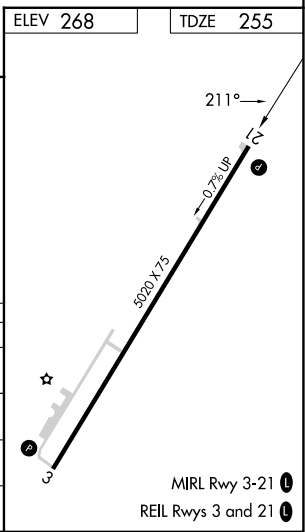

SC-1, 14 MAY 2026 to 11 JUN 2026

SC-1, 14 MAY 2026 to 11 JUN 2026