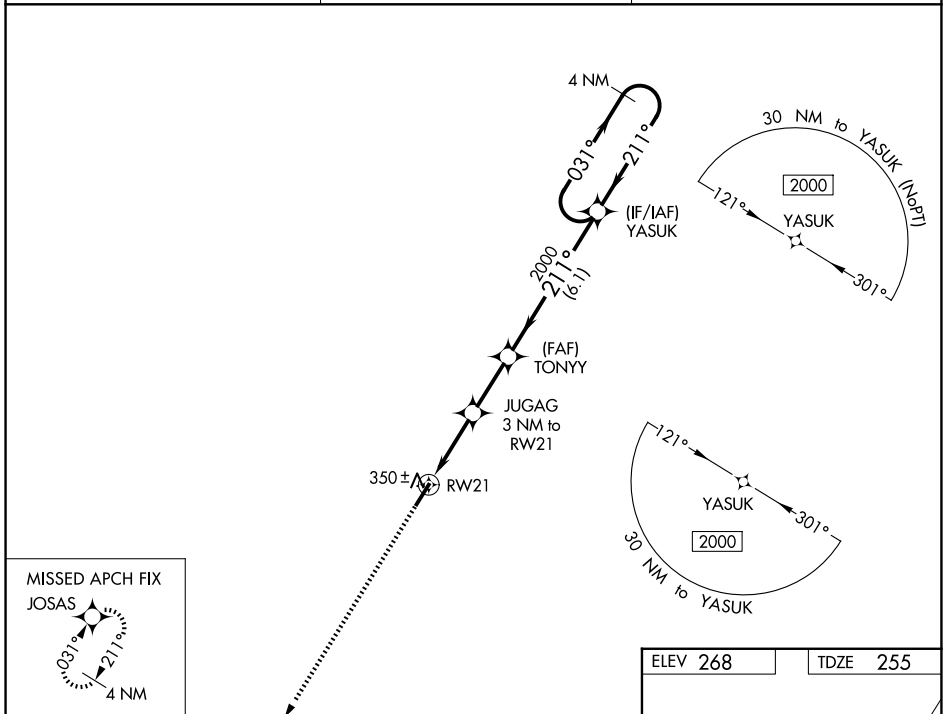

WAAS CH 82540 W21A	APP CRS 211°	Rwy Ldg TDZE Apt Elev	5020 255 268
--	------------------------	-----------------------------	---

RNAV (GPS) RWY 21

MONTICELLO MUNI/ELLIS FLD (L.L.Q.)

RNP APCH. MISSED APPROACH: Climb to 2000 direct JOSAS and hold.

▼ For uncompensated Baro-VNAV systems, LNAV/VNAV NA below -7°C (20°F) or above 54°C (130°F). Rwy 21 helicopter visibility reduction below ¼ SM NA.

ASOS 133.325	MEMPHIS CENTER 135.875 269.35	UNICOM 122.8 (CTAF)
------------------------	---	-------------------------------

CATEGORY	A	B	C	D
LPV DA		514-7/8	259 (300-7/8)	
LNAV/VNAV DA		532-1	277 (300-1)	
LNAV MDA		600-1	345 (400-1)	
CIRCLING	780-1	512 (600-1)	980-2 712 (800-2)	980-2 1/4 712 (800-2 1/4)

SC-1, 14 MAY 2026 to 11 JUN 2026