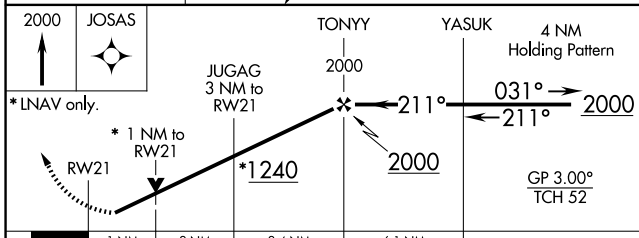

WAAS CH 82540 W21A	APP CRS 211°	Rwy Ldg TDZE Apt Elev	5020 255 268
--	------------------------	-----------------------------	---

RNAV (GPS) RWY 21

MONTICELLO MUNI/ELLIS FLD (L.L.Q.)

RNP APCH. MISSED APPROACH: Climb to 2000 direct JOSAS and hold.

▼ For uncompensated Baro-VNAV systems, LNAV/VNAV NA below -7°C (20°F) or above 54°C (130°F). Rwy 21 helicopter visibility reduction below ¼ SM NA.

ASOS 133.325	MEMPHIS CENTER 135.875 269.35	UNICOM 122.8 (CTAF)
------------------------	---	-------------------------------

CATEGORY	A	B	C	D
LPV DA		514-7/8	259 (300-7/8)	
LNAV/VNAV DA		532-1	277 (300-1)	
LNAV MDA		600-1	345 (400-1)	
CIRCLING	780-1	512 (600-1)	980-2 712 (800-2)	980-2 1/4 712 (800-2 1/4)

SC-1, 14 MAY 2026 to 11 JUN 2026