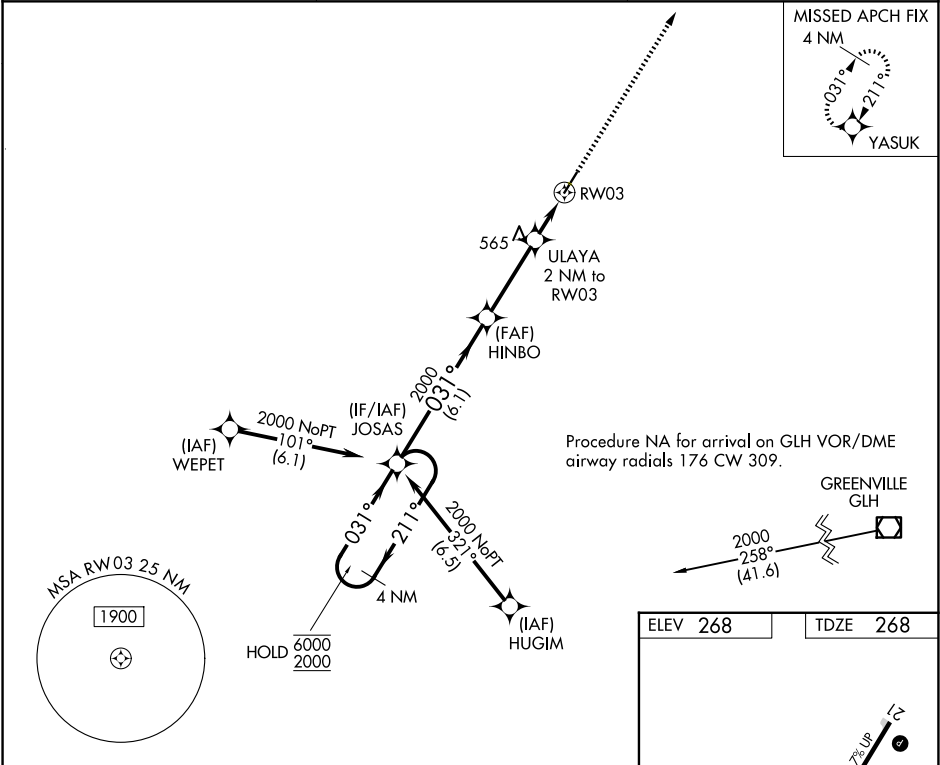

RNAV (GPS) RWY 3

MONTICELLO MUNI/ELLIS FLD (L.L.Q)

APP CRS 031°	Rwy Ldg 5020
	TDZE 268
	Apt Elev 268

RNP APCH - GPS.

▼
▲ Rwy 3 helicopter visibility reduction below 3/4 SM NA.

MISSED APPROACH: Climb to 2000 direct YASUK and hold.

ASOS 133.325	MEMPHIS CENTER 135.875 269.35	UNICOM 122.8 (CTAF)
------------------------	---	-------------------------------

CATEGORY	A	B	C	D
LNVA MDA	820-1	552 (600-1)	820-1½ 552 (600-1½)	NA
CIRCLING	820-1	552 (600-1)	980-2 712 (800-2)	NA

SC-1, 14 MAY 2026 to 11 JUN 2026

SC-1, 14 MAY 2026 to 11 JUN 2026