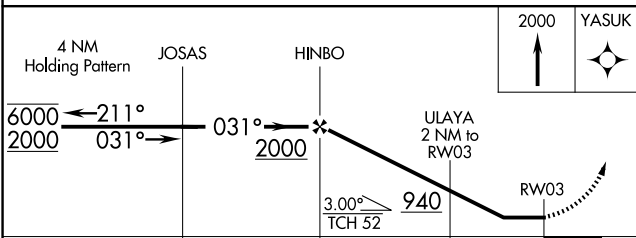

RNAV (GPS) RWY 3

MONTICELLO MUNI/ELLIS FLD (L.L.Q)

APP CRS 031°	Rwy Ldg 5020
	TDZE 268
	Apt Elev 268

RNP APCH - GPS.

▼
▲ Rwy 3 helicopter visibility reduction below 3/4 SM NA.

MISSED APPROACH: Climb to 2000 direct YASUK and hold.

ASOS 133.325	MEMPHIS CENTER 135.875 269.35	UNICOM 122.8 (CTAF)
------------------------	---	-------------------------------

CATEGORY	A	B	C	D
LNVA MDA	820-1	552 (600-1)	820-1½ 552 (600-1½)	NA
CIRCLING	820-1	552 (600-1)	980-2 712 (800-2)	NA