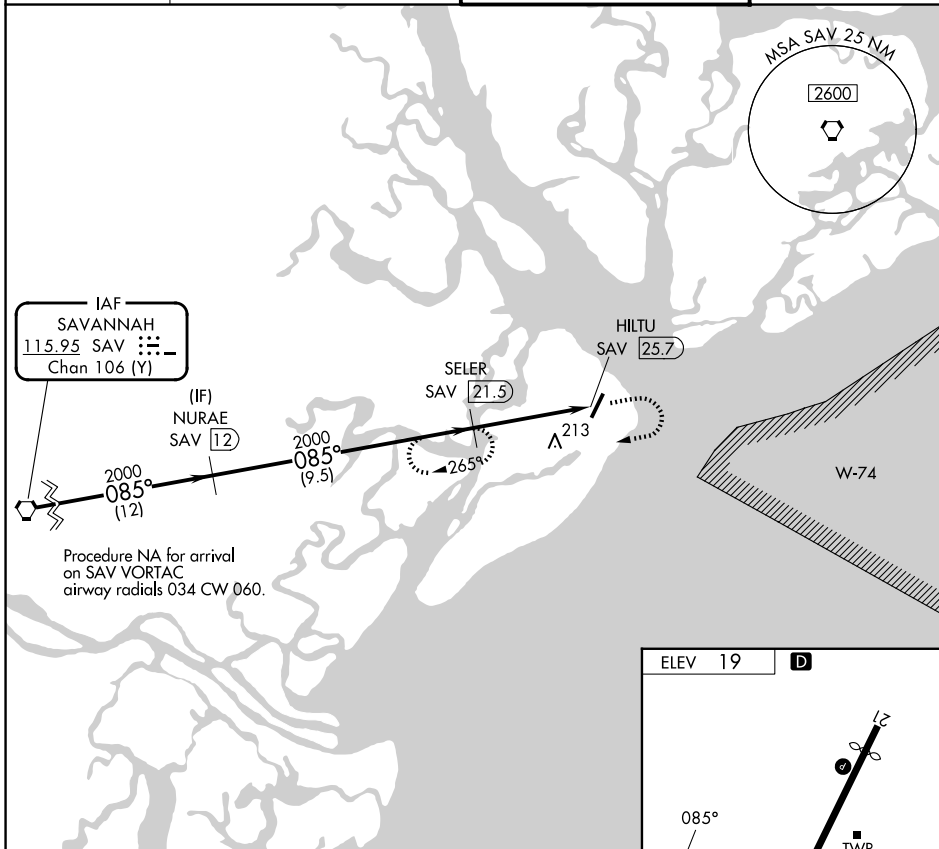

VORTAC SAV 115.95 Chan 106 (Y)	APP CRS 085°	Rwy Ldg TDZE Apt Elev	N/A N/A 19
--	------------------------	-----------------------------	---------------------------------------

VOR-A
HILTON HEAD (HXD)

DME required		MISSED APPROACH: Climb to 800 then climbing right turn to 2000 on SAV R-085 to SELER/21.5 DME and hold, continue climb-in-hold to 2000.	
--------------	--	---	--

ATIS 121.4	SAVANNAH APP CON★ 125.3 371.875	HILTON HEAD TOWER★ 118.975 (CTAF) 0	GND CON 121.1
----------------------	---	--	-------------------------

SE-2, 14 MAY 2026 to 11 JUN 2026

SE-2, 14 MAY 2026 to 11 JUN 2026

CATEGORY	A	B	C	D	FAF to MAP 4.3 NM					
CIRCLING	800-1	781 (800-1)	800-2¼ 781 (800-2¼)	800-2½ 781 (800-2½)	Knots	60	90	120	150	180
					Min:Sec	4:18	2:52	2:09	1:43	1:26