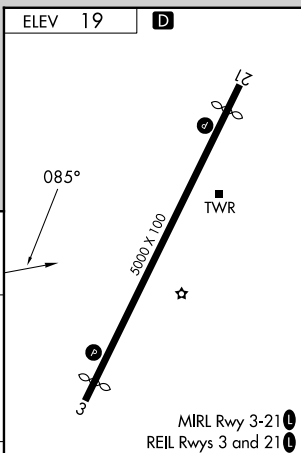

VORTAC SAV 115.95 Chan 106 (Y)	APP CRS 085°	Rwy Ldg TDZE Apt Elev	N/A N/A 19
--	------------------------	-----------------------------	---------------------------------------

VOR-A
HILTON HEAD (HXD)

DME required		MISSED APPROACH: Climb to 800 then climbing right turn to 2000 on SAV R-085 to SELER/21.5 DME and hold, continue climb-in-hold to 2000.	
--------------	--	---	--

CATEGORY	A	B	C	D	FAF to MAP 4.3 NM					
CIRCLING	800-1	781 (800-1)	800-2¼ 781 (800-2¼)	800-2½ 781 (800-2½)	Knots	60	90	120	150	180
					Min:Sec	4:18	2:52	2:09	1:43	1:26