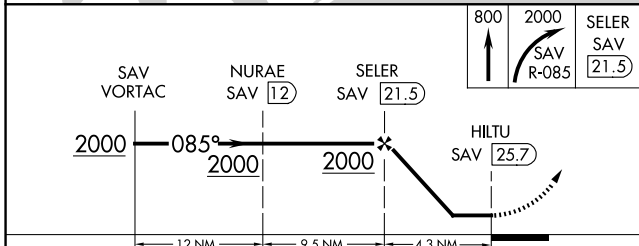

VORTAC SAV 115.95 Chan 106 (Y)	APP CRS 085°	Rwy Ldg TDZE Apt Elev	N/A N/A 19
--	------------------------	-----------------------------	---------------------------------------

VOR-A
HILTON HEAD (HXD)

DME required		MISSED APPROACH: Climb to 800 then climbing right turn to 2000 on SAV R-085 to SELER/21.5 DME and hold, continue climb-in-hold to 2000.	
--------------	--	---	--

CATEGORY	A	B	C	D	FAF to MAP 4.3 NM					
CIRCLING	800-1	781 (800-1)	800-2¼ 781 (800-2¼)	800-2½ 781 (800-2½)	Knots	60	90	120	150	180
					Min:Sec	4:18	2:52	2:09	1:43	1:26