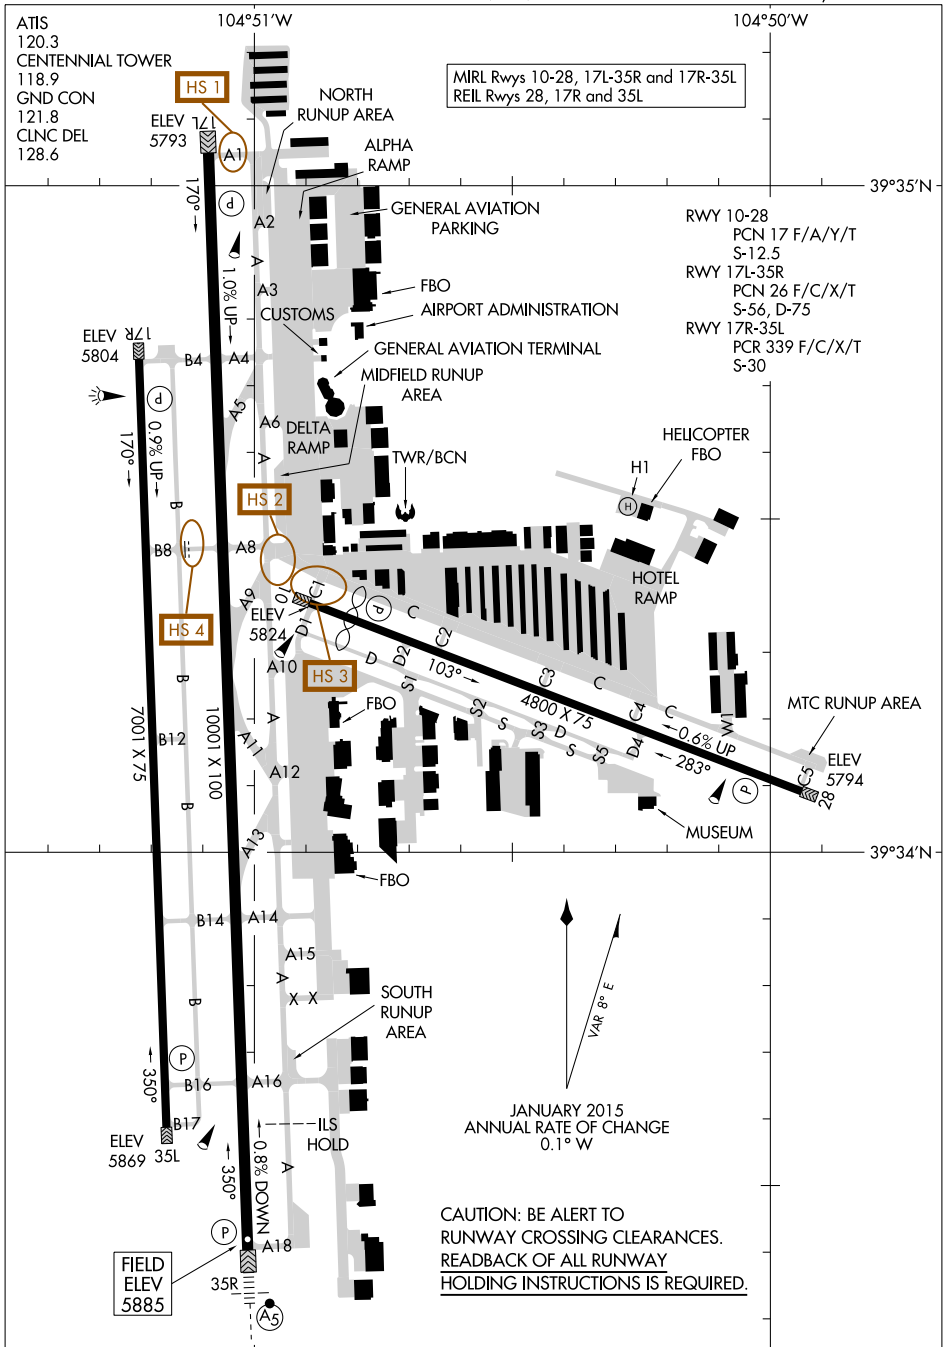

AIRPORT DIAGRAM

AL-5715 (FAA)

CENTENNIAL (APA)
DENVER, COLORADO

SW-1, 14 MAY 2026 to 11 JUN 2026

SW-1, 14 MAY 2026 to 11 JUN 2026

AIRPORT DIAGRAM

DENVER, COLORADO
CENTENNIAL (APA)