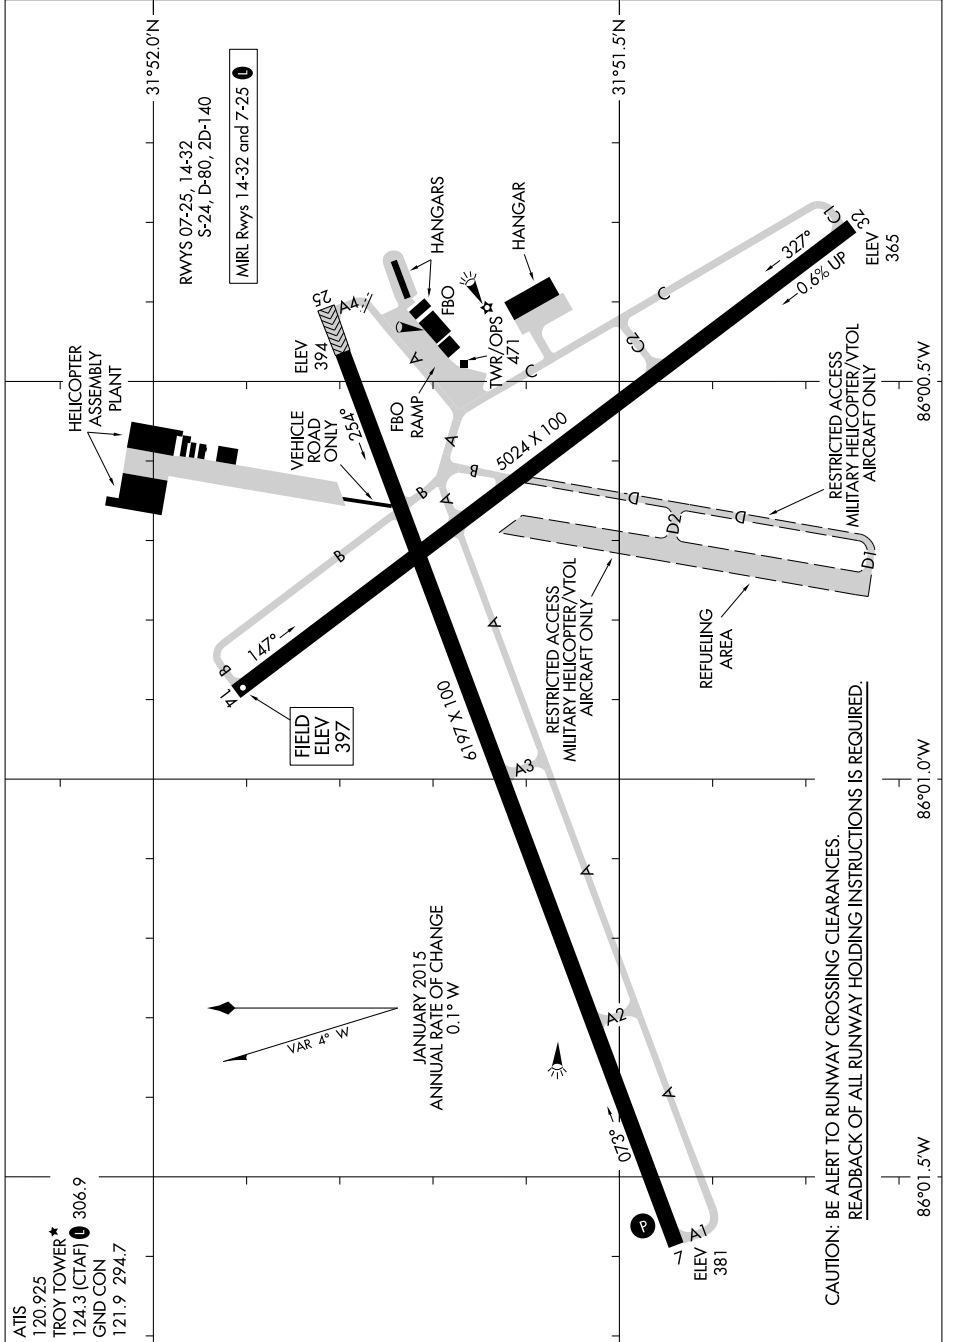

AIRPORT DIAGRAM

TROY MUNI AT N KENNETH CAMPBELL FLD (TOI)
AL-5720 (FAA)
TROY, ALABAMA

SE-4, 14 MAY 2026 to 11 JUN 2026

SE-4, 14 MAY 2026 to 11 JUN 2026

AIRPORT DIAGRAM

TROY, ALABAMA
TROY MUNI AT N KENNETH CAMPBELL FLD (TOI)