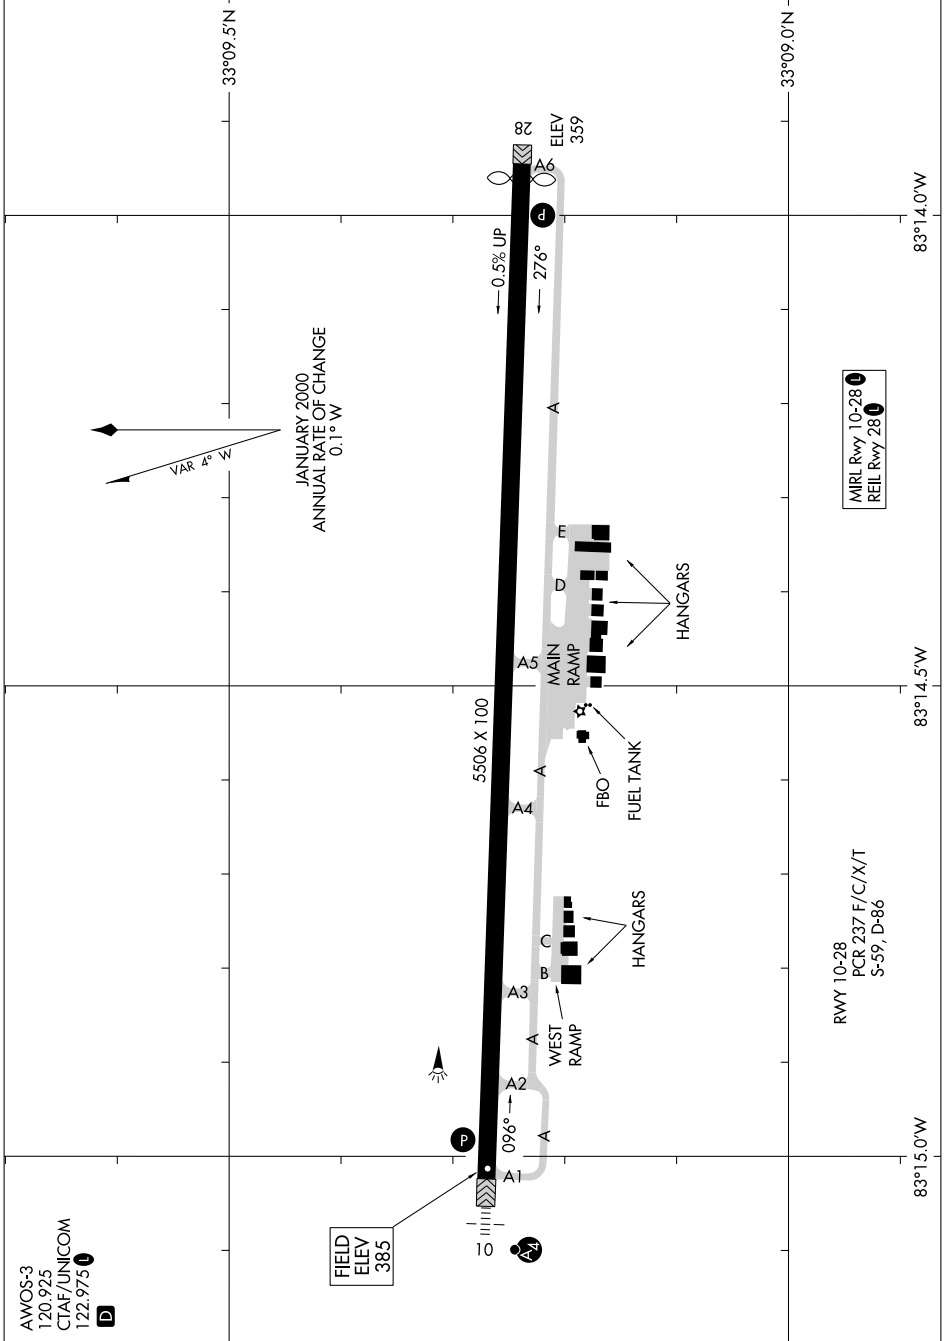

AIRPORT DIAGRAM

AL-5729 (FAA)

BALDWIN COUNTY RGNL (MLJ)
MILLEDGEVILLE, GEORGIA

SE-4, 14 MAY 2026 to 11 JUN 2026

SE-4, 14 MAY 2026 to 11 JUN 2026

AIRPORT DIAGRAM

MILLEDGEVILLE, GEORGIA
BALDWIN COUNTY RGNL (MLJ)

AWOS-3
120.925
CTAF/UNICOM
122.975

FIELD
ELEV
385

RWY 10-28
PCN 237 F/C/X/T
S-57, D-86

MIRL Rwy 10-28
REIL Rwy 28