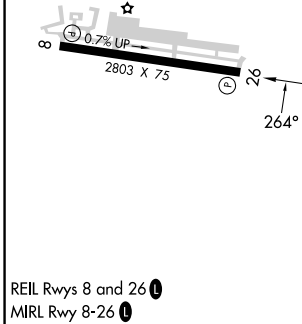

RNAV (GPS)-A SANTA YNEZ/KUNKLE FLD (IZA)

APP CRS 264°	Rwy Ldg TDZE Apt Elev N/A N/A 674

RNP APCH-GPS.	MISSED APPROACH: Climb to 5000 direct YEWRU and track 309° to ORCUT and hold.
Circling Rwy 8 NA at night.	

AWOS-3PT 118.075	SANTA BARBARA APP CON* 124.15 327.8	UNICOM 122.8 (CTAF) 0

5000	YEWRU	tr 309°	ORCUT	RZS VORTAC
CATEGORY	A	B	C	D
CIRCLING	1380-1	706 (800-1)	NA	

SW-3, 14 MAY 2026 to 11 JUN 2026

SW-3, 14 MAY 2026 to 11 JUN 2026