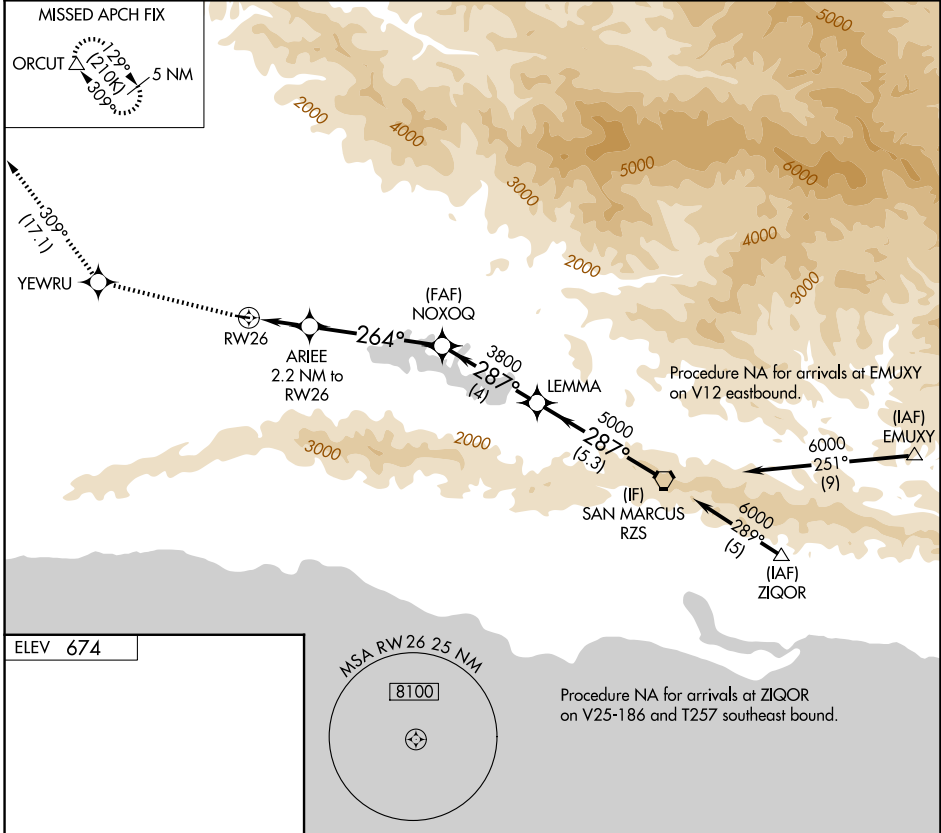

RNAV (GPS)-A SANTA YNEZ/KUNKLE FLD (IZA)

APP CRS 264°	Rwy Ldg TDZE Apt Elev N/A N/A 674
------------------------	---

RNP APCH-GPS.	MISSED APPROACH: Climb to 5000 direct YEWRU and track 309° to ORCUT and hold.
Circling Rwy 8 NA at night.	

AWOS-3PT 118.075	SANTA BARBARA APP CON* 124.15 327.8	UNICOM 122.8 (CTAF) 0
----------------------------	---	---------------------------------

5000	YEWRU	tr 309°	ORCUT	RZS VORTAC
CATEGORY	A	B	C	D
CIRCLING	1380-1	706 (800-1)	NA	

SW-3, 14 MAY 2026 to 11 JUN 2026

SW-3, 14 MAY 2026 to 11 JUN 2026